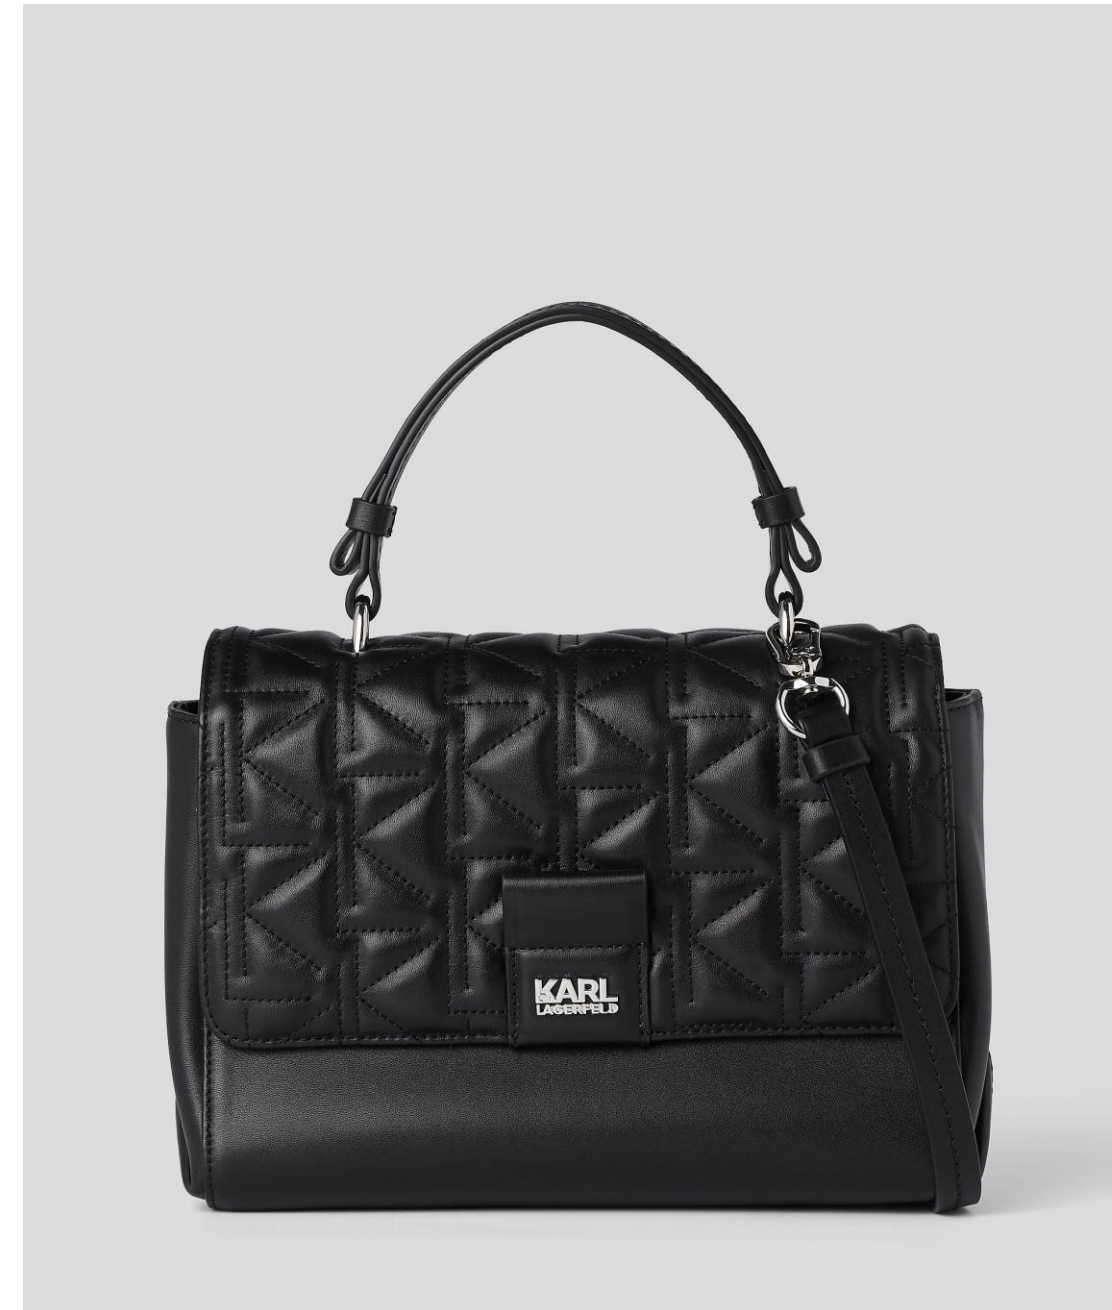

FRONT

BACK

FRONT

BACK

STYLE NAME: ATHLEISURE SWEATPANTS
STYLE NUMBER: 21WW1051
SIZES: XS-XXL
COLOR: PINK
RETAIL PRICE: 175€
OUTLET PRICE: 115€

STYLE NAME: FRONT SEAM DENIM
STYLE NUMBER: 22UW1103
SIZES: 24-31
COLOR: GREY DENIM
RETAIL PRICE: 195€
OUTLET PRICE: 115€

FRONT

BACK

FRONT

BACK

STYLE NAME: ROYALE BASIC PUMP
STYLE NUMBER: KL93031A
SIZES: 35-41
COLOR: NUDE
RETAIL PRICE: 195€
OUTLET PRICE: 129€

STYLE NAME: ROYALE BASIC PUMP
STYLE NUMBER: KL93031A
SIZES: 35-41
COLOR: BLACK
RETAIL PRICE: 195€
OUTLET PRICE: 129€

FRONT

BACK

STYLE NAME: K/SOFT SMALL TOTE
STYLE NUMBER: 22UW3006
SIZES: ONE SIZE
COLOR: CAMEO PINK
RETAIL PRICE: 185€
OUTLET PRICE: 119€

FRONT

BACK

STYLE NAME: K/KURL HANDBAG
STYLE NUMBER: 22UW3013
SIZES: ONE SIZE
COLOR: BLACK
RETAIL PRICE: 345€
OUTLET PRICE: 229€