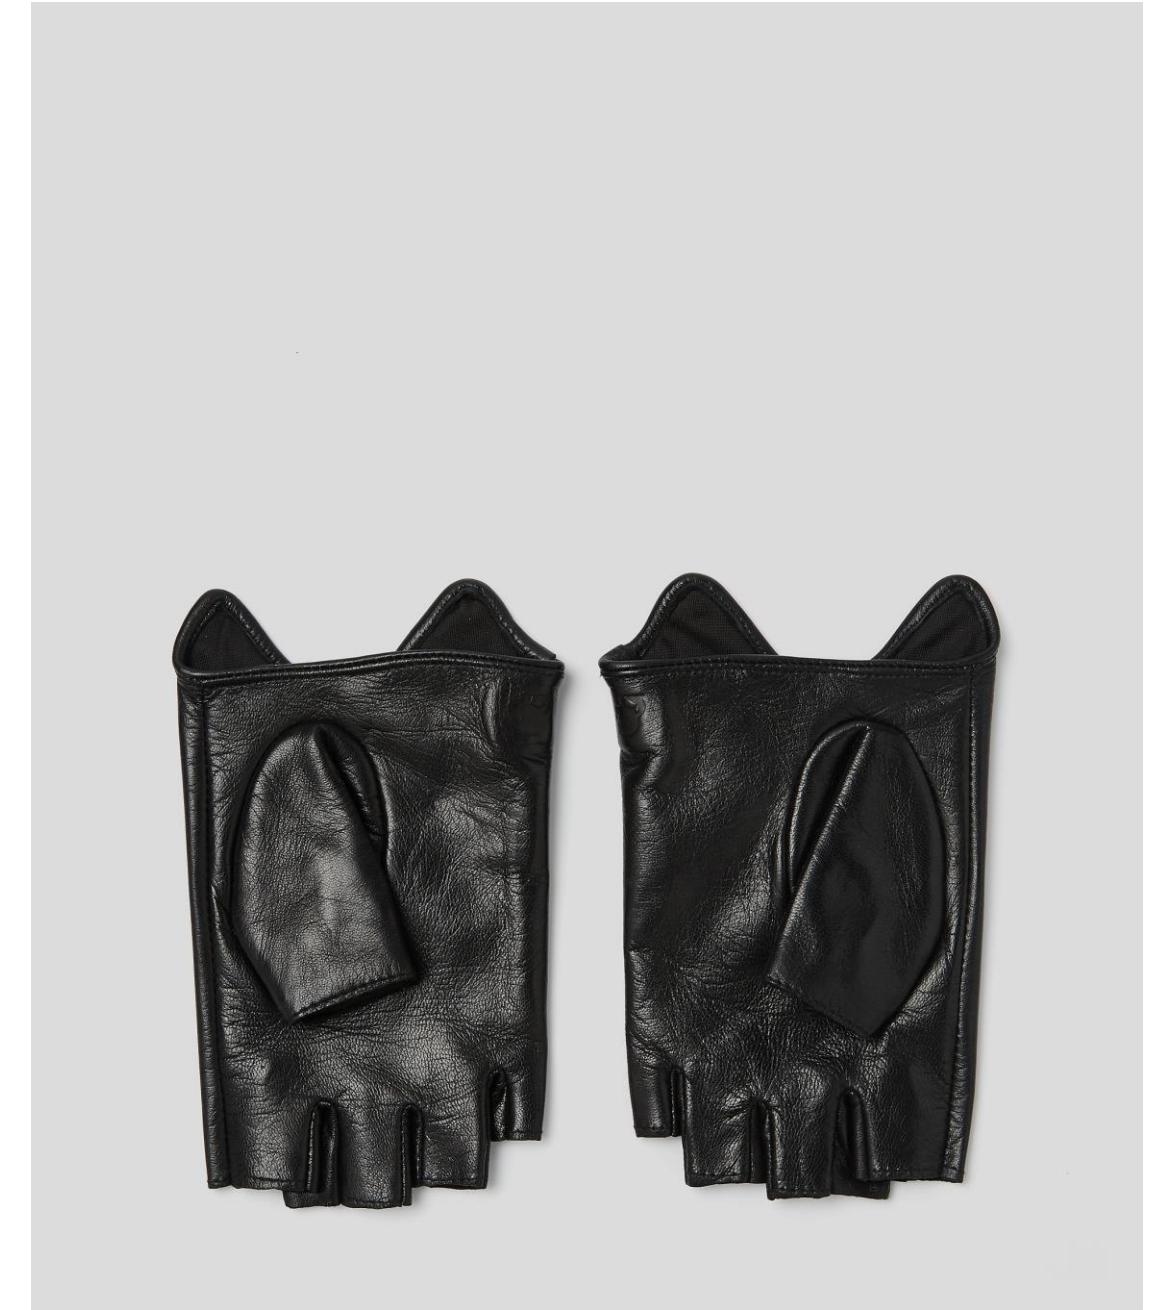

FRONT

BACK

FRONT

BACK

STYLE NAME: K/ATHLEISURE VISOR
STYLE NUMBER: 22UW3403
SIZES: ONE SIZE
COLOR: BLACK
RETAIL PRICE: 69€
OUTLET PRICE: 45€

STYLE NAME: K/SOFT SQARED POUCH
STYLE NUMBER: 22UW3203
SIZES: ONE SIZE
COLOR: BLACK
RETAIL PRICE: 95€
OUTLET PRICE: 59€

FRONT

BACK

STYLE NAME: KARL FOREVER CAP
STYLE NUMBER: 22UW3450
SIZES: ONE SIZE
COLOR: WHITE
RETAIL PRICE: 69€
OUTLET PRICE: 39€

FRONT

BACK

STYLE NAME: CHOUPEPTE GLOVES
STYLE NUMBER: 22UW3601
SIZES: S-L
COLOR: BLACK
RETAIL PRICE: 105€
OUTLET PRICE: 69€

FRONT

BACK

FRONT

BACK

STYLE NAME: BLOCK LOGO RUBBER T-SHIRT
STYLE NUMBER: 21WM1704
SIZES: XS-XXL
COLOR: CELADON
RETAIL PRICE: 89€
OUTLET PRICE: 59€

STYLE NAME: FOREVER KARL T-SHIRT
STYLE NUMBER: 22UM1703
SIZES: XS-XXL
COLOR: BLACK
RETAIL PRICE: 89€
OUTLET PRICE: 59€