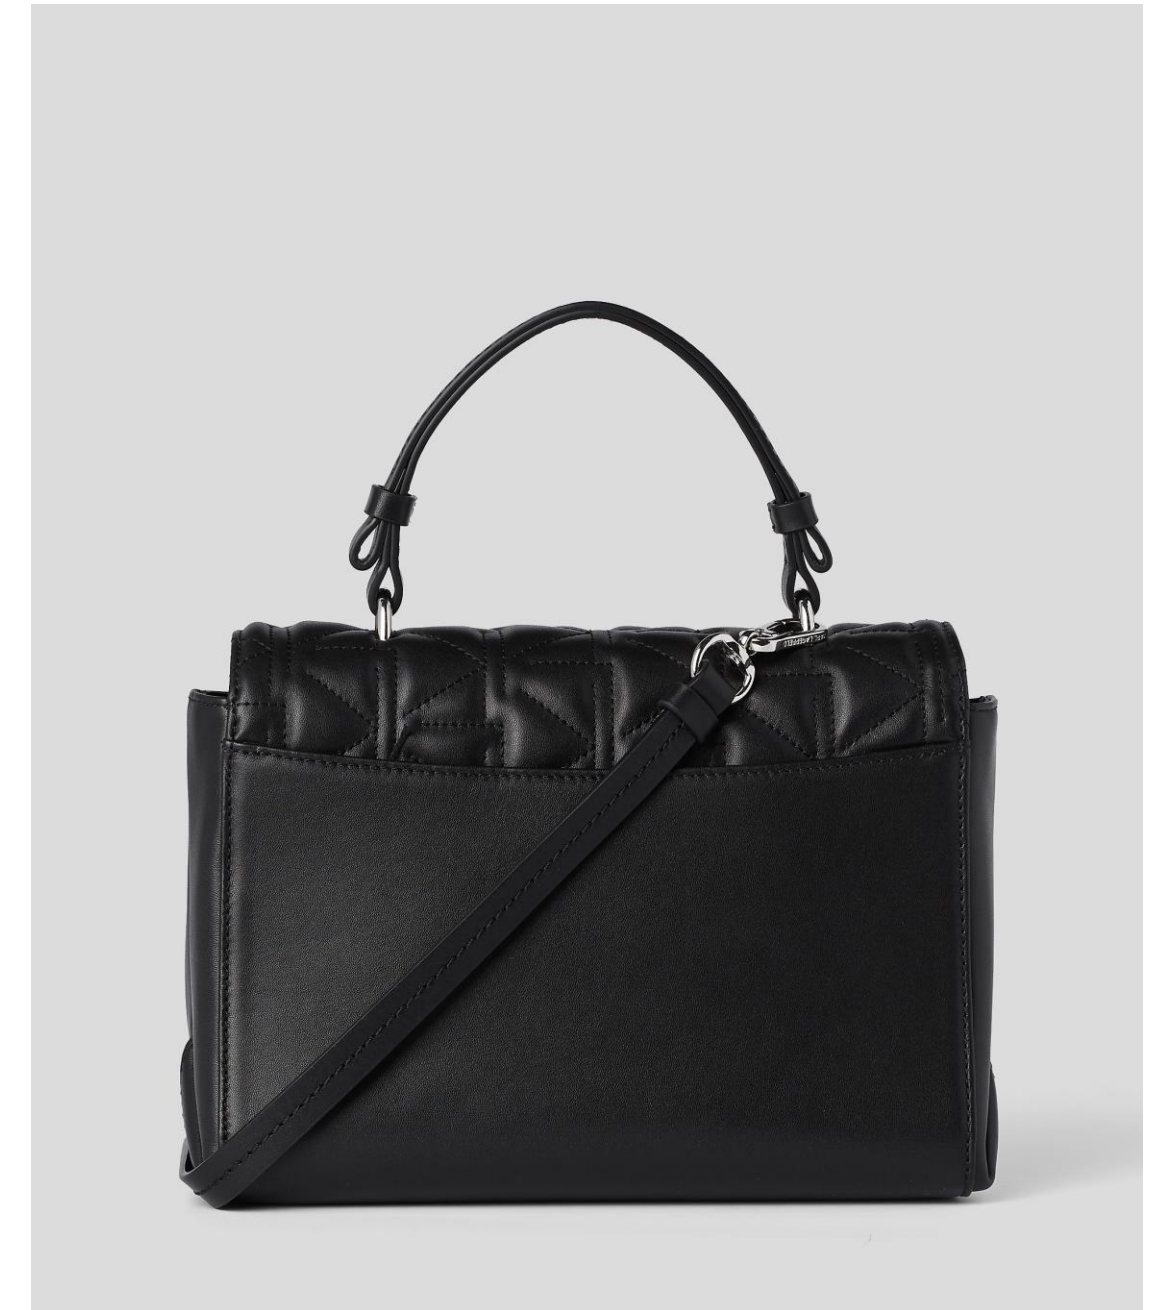

FRONT

BACK

FRONT

BACK

STYLE NAME: ROYALE BASIC PUMP
STYLE NUMBER: KL93031A
SIZES: 35-41
COLOR: NUDE
RETAIL PRICE: 195€
OUTLET PRICE: 129€

STYLE NAME: ROYALE BASIC PUMP
STYLE NUMBER: KL93031A
SIZES: 35-41
COLOR: BLACK
RETAIL PRICE: 195€
OUTLET PRICE: 129€

FRONT

BACK

STYLE NAME: K/SOFT SMALL TOTE
STYLE NUMBER: 22UW3006
SIZES: ONE SIZE
COLOR: CAMEO PINK
RETAIL PRICE: 185€
OUTLET PRICE: 119€

FRONT

BACK

STYLE NAME: K/KURL HANDBAG
STYLE NUMBER: 22UW3013
SIZES: ONE SIZE
COLOR: BLACK
RETAIL PRICE: 345€
OUTLET PRICE: 229€