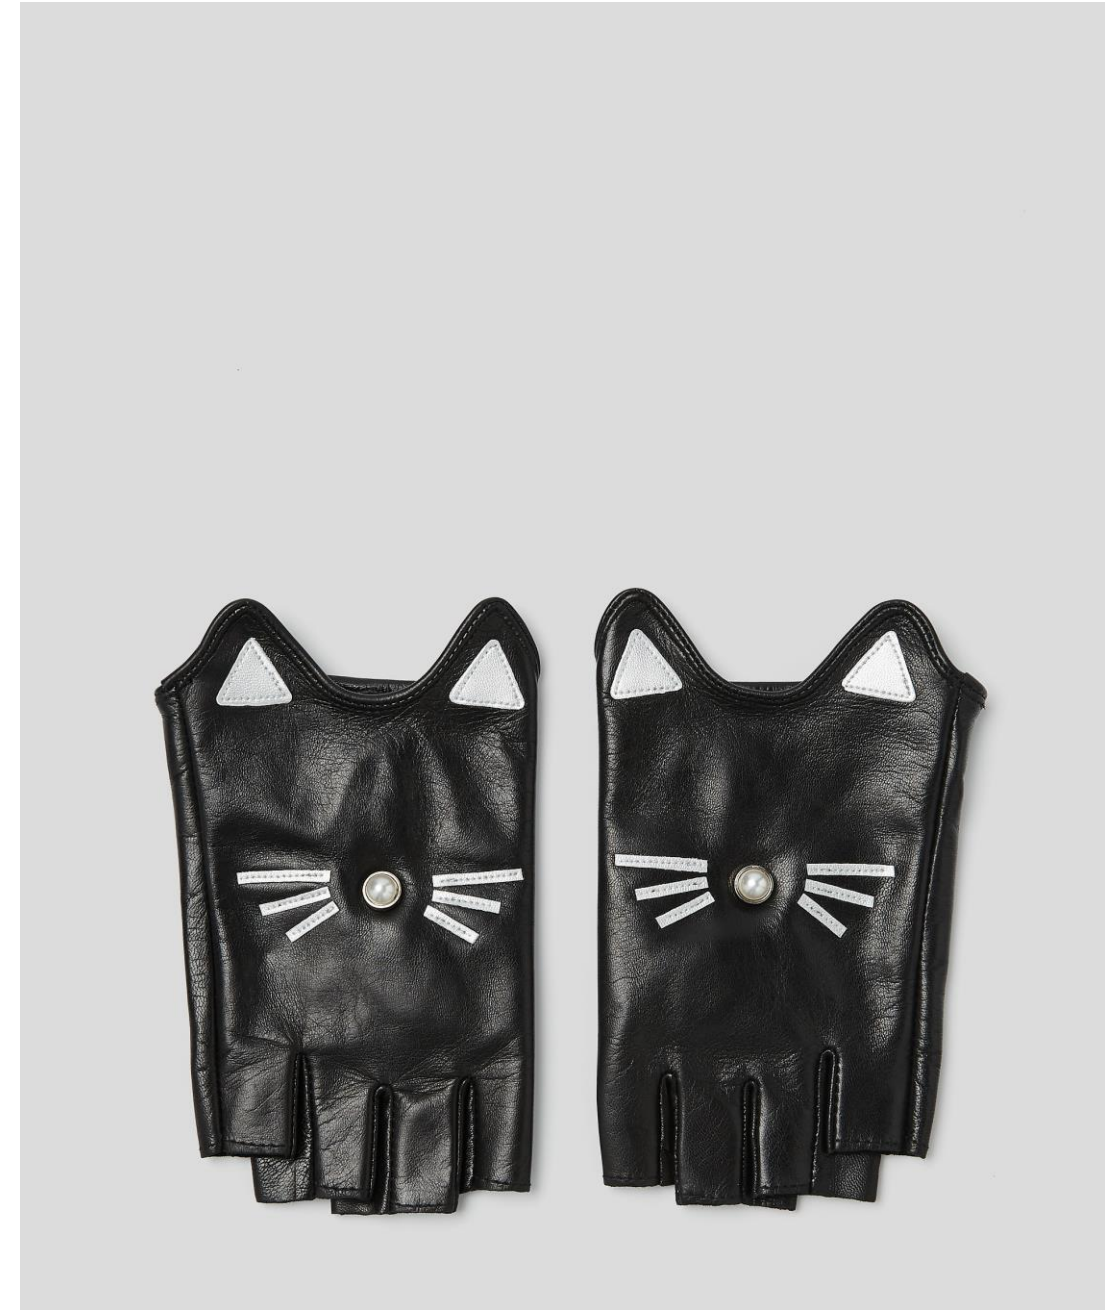

FRONT

BACK

STYLE NAME: K/ATHLEISURE BACKPACK
STYLE NUMBER: 22UW3002
SIZES: ONE SIZE
COLOR: BLACK
RETAIL PRICE: 265€
OUTLET PRICE: 169€

FRONT

BACK

STYLE NAME: K/KURL BUCKET BAG
STYLE NUMBER: 22UW3015
SIZES: ONE SIZE
COLOR: TANGERINE
RETAIL PRICE: 295€
OUTLET PRICE: 199€

FRONT

BACK

FRONT

BACK

STYLE NAME: K/ATHLEISURE VISOR
STYLE NUMBER: 22UW3403
SIZES: ONE SIZE
COLOR: BLACK
RETAIL PRICE: 69€
OUTLET PRICE: 45€

STYLE NAME: K/SOFT SQARED POUCH
STYLE NUMBER: 22UW3203
SIZES: ONE SIZE
COLOR: BLACK
RETAIL PRICE: 95€
OUTLET PRICE: 59€

FRONT

BACK

STYLE NAME: KARL FOREVER CAP
STYLE NUMBER: 22UW3450
SIZES: ONE SIZE
COLOR: WHITE
RETAIL PRICE: 69€
OUTLET PRICE: 39€

FRONT

BACK

STYLE NAME: CHOUPEPTE GLOVES
STYLE NUMBER: 22UW3601
SIZES: S-L
COLOR: BLACK
RETAIL PRICE: 105€
OUTLET PRICE: 69€