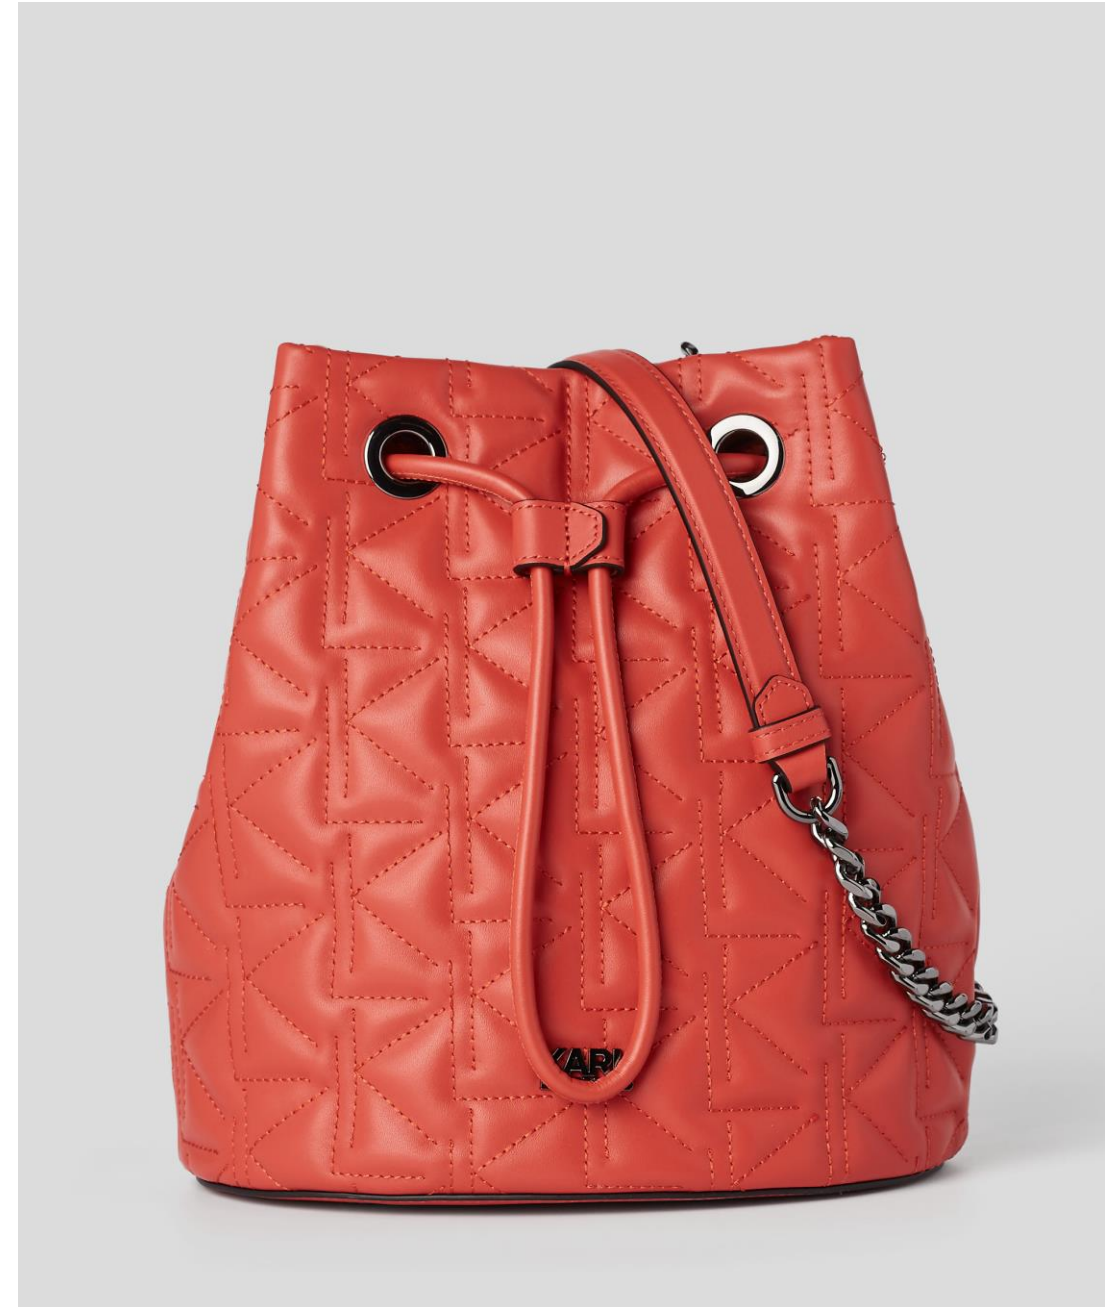

STYLE NAME: K/ATHLEISURE BACKPACK
STYLE NUMBER: 22UW3002
SIZES: ONE SIZE
COLOR: BLACK
RETAIL PRICE: 265€
OUTLET PRICE: 169€

FRONT

STYLE NAME: K/KURL BUCKET BAG
STYLE NUMBER: 22UW3015
SIZES: ONE SIZE
COLOR: TANGERINE
RETAIL PRICE: 295€
OUTLET PRICE: 199€