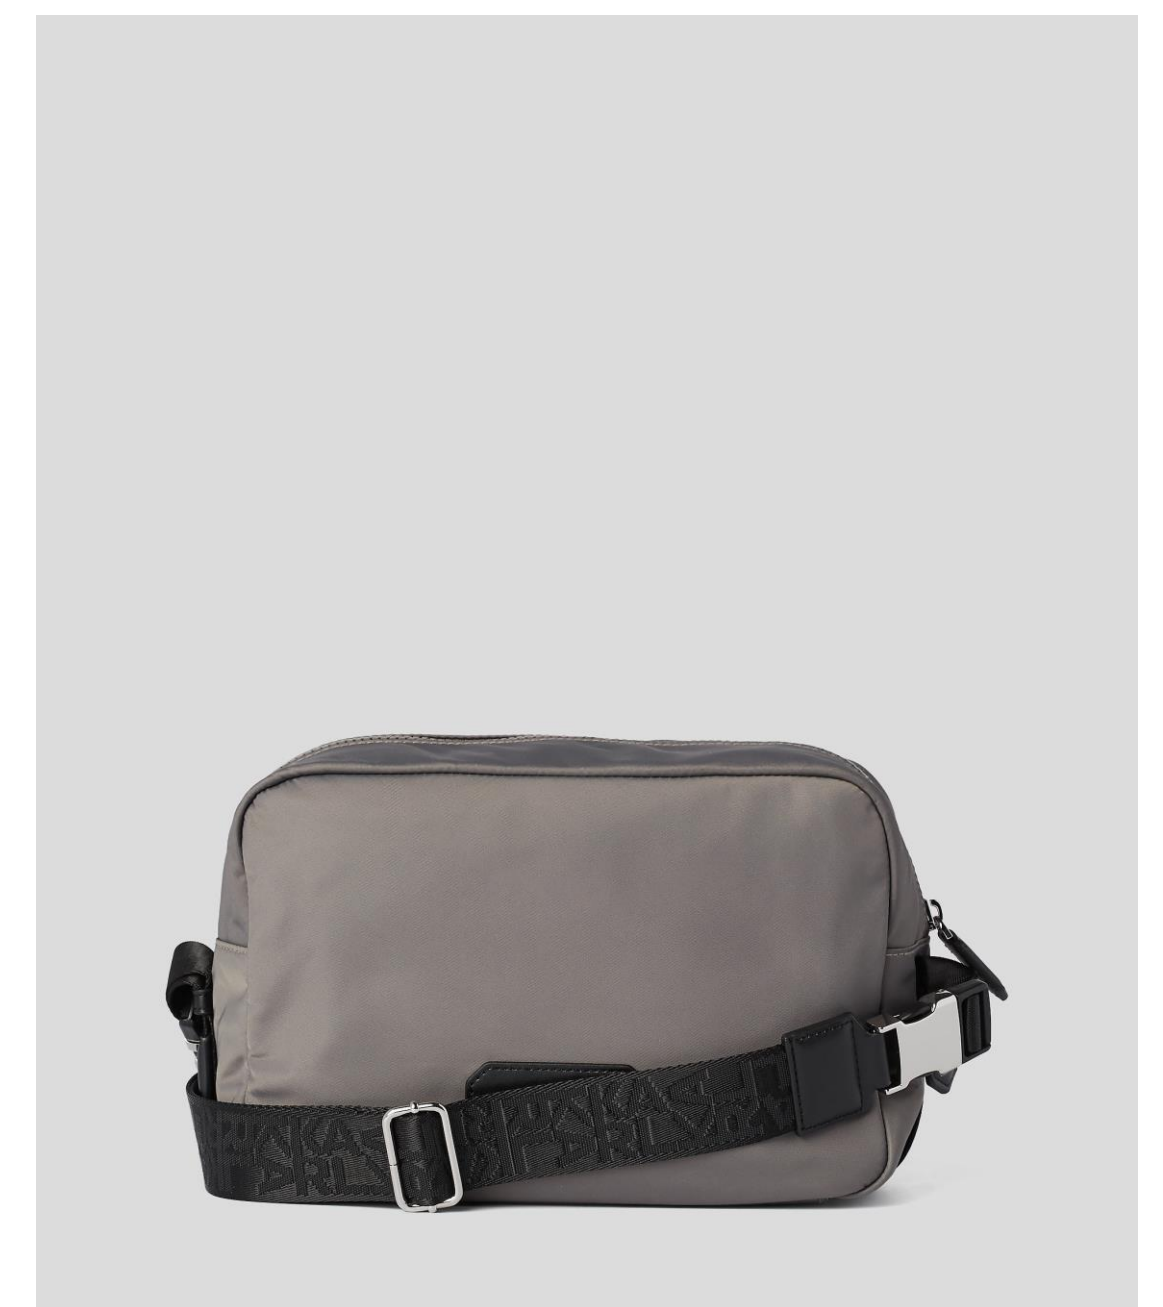

FRONT

BACK

STYLE NAME: K/NYLON TOTE
STYLE NUMBER: 22UM3002
SIZES: ONE SIZE
COLOR: BLACK
RETAIL PRICE: 275€
OUTLET PRICE: 179€

FRONT

BACK

STYLE NAME: K/NYLON CROSSBODY
STYLE NUMBER: 22UM3003
SIZES: ONE SIZE
COLOR: GREY
RETAIL PRICE: 245€
OUTLET PRICE: 169€