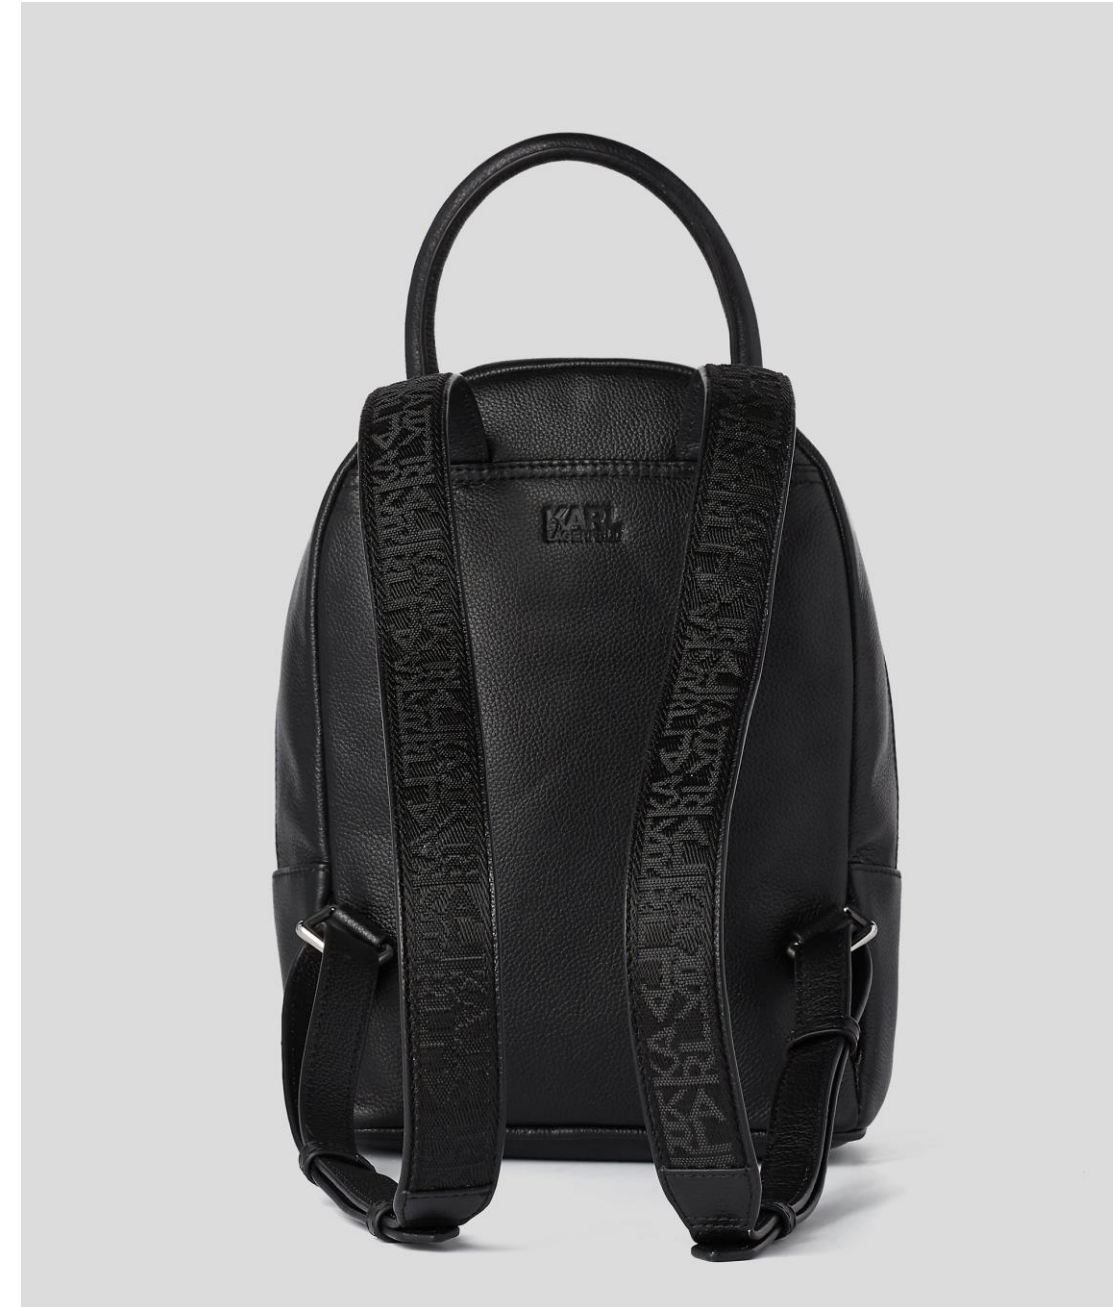

BACK

STYLE NAME: K/ATHLEISURE BACKPACK
STYLE NUMBER: 22UW3002
SIZES: ONE SIZE
COLOR: BLACK
RETAIL PRICE: 265€
OUTLET PRICE: 169€