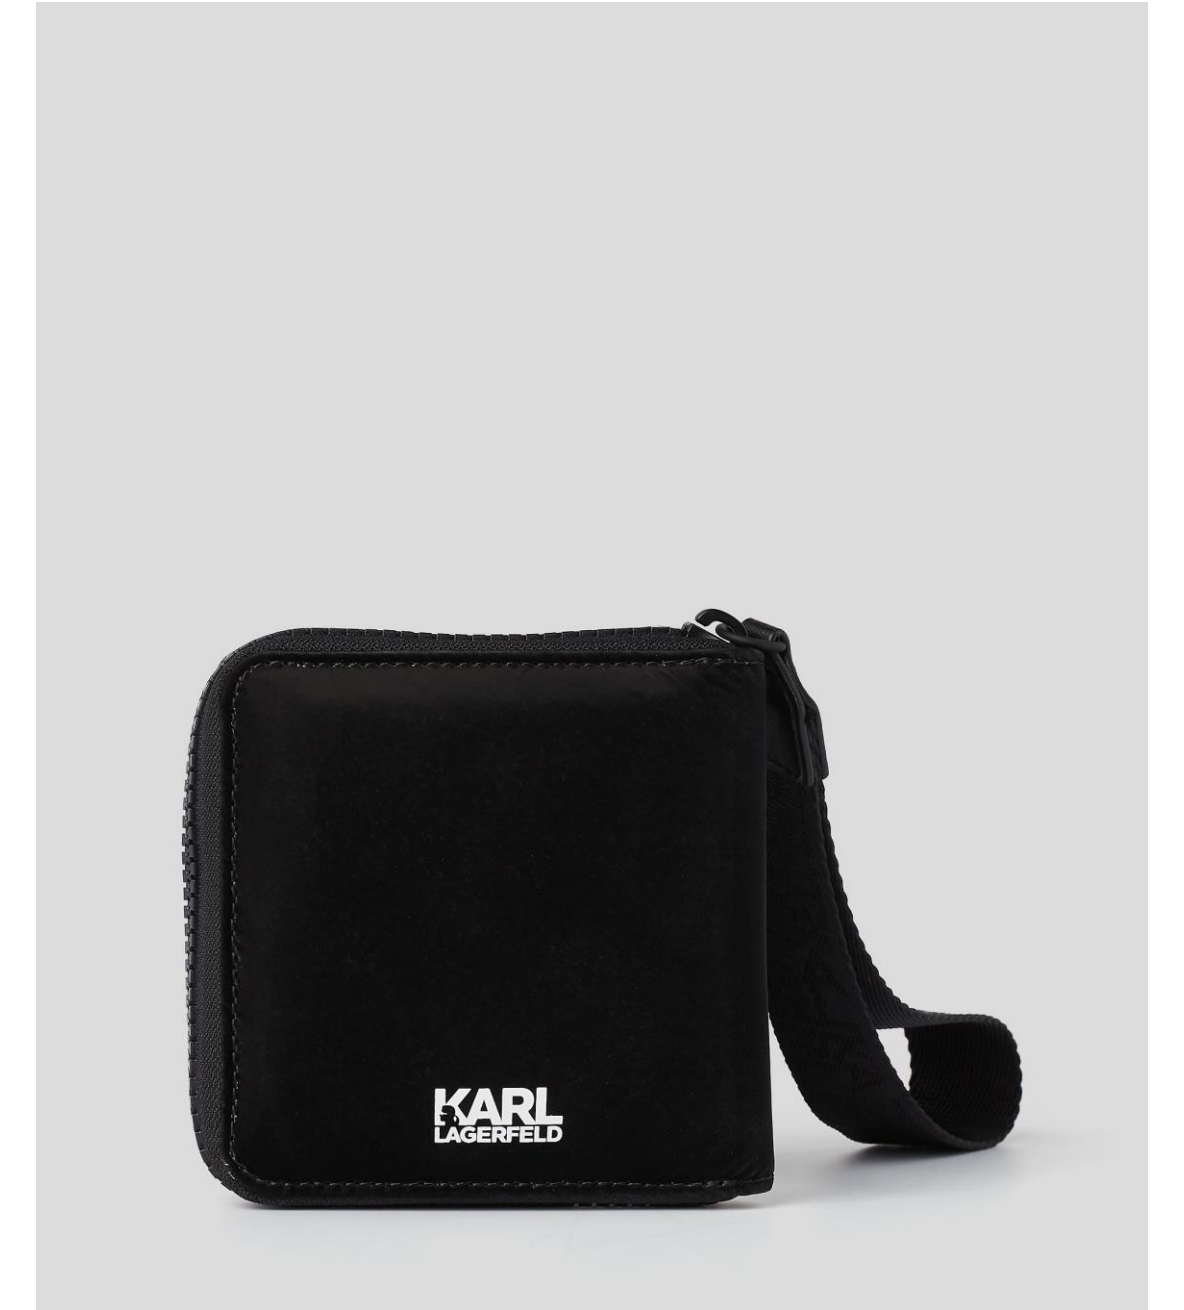

FRONT

BACK

STYLE NAME: K/SOFT SMALL TOTE
STYLE NUMBER: 22UW3006
SIZES: ONE SIZE
COLOR: CAMEO PINK
RETAIL PRICE: 185€
OUTLET PRICE: 119€

FRONT

BACK

STYLE NAME: K/KURL HANDBAG
STYLE NUMBER: 22UW3013
SIZES: ONE SIZE
COLOR: BLACK
RETAIL PRICE: 345€
OUTLET PRICE: 229€

FRONT

BACK

STYLE NAME: K/ATHLEISURE BACKPACK
STYLE NUMBER: 22UW3002
SIZES: ONE SIZE
COLOR: BLACK
RETAIL PRICE: 265€
OUTLET PRICE: 169€

FRONT

BACK

STYLE NAME: K/KURL BUCKET BAG
STYLE NUMBER: 22UW3015
SIZES: ONE SIZE
COLOR: TANGERINE
RETAIL PRICE: 295€
OUTLET PRICE: 199€

FRONT

BACK

FRONT

BACK

STYLE NAME: K/ATHLEISURE VISOR
STYLE NUMBER: 22UW3403
SIZES: ONE SIZE
COLOR: BLACK
RETAIL PRICE: 69€
OUTLET PRICE: 45€

STYLE NAME: K/SOFT SQARED POUCH
STYLE NUMBER: 22UW3203
SIZES: ONE SIZE
COLOR: BLACK
RETAIL PRICE: 95€
OUTLET PRICE: 59€

FRONT

BACK

STYLE NAME: KARL FOREVER CAP
STYLE NUMBER: 22UW3450
SIZES: ONE SIZE
COLOR: WHITE
RETAIL PRICE: 69€
OUTLET PRICE: 39€

FRONT

BACK

STYLE NAME: CHOUPEPTE GLOVES
STYLE NUMBER: 22UW3601
SIZES: S-L
COLOR: BLACK
RETAIL PRICE: 105€
OUTLET PRICE: 69€