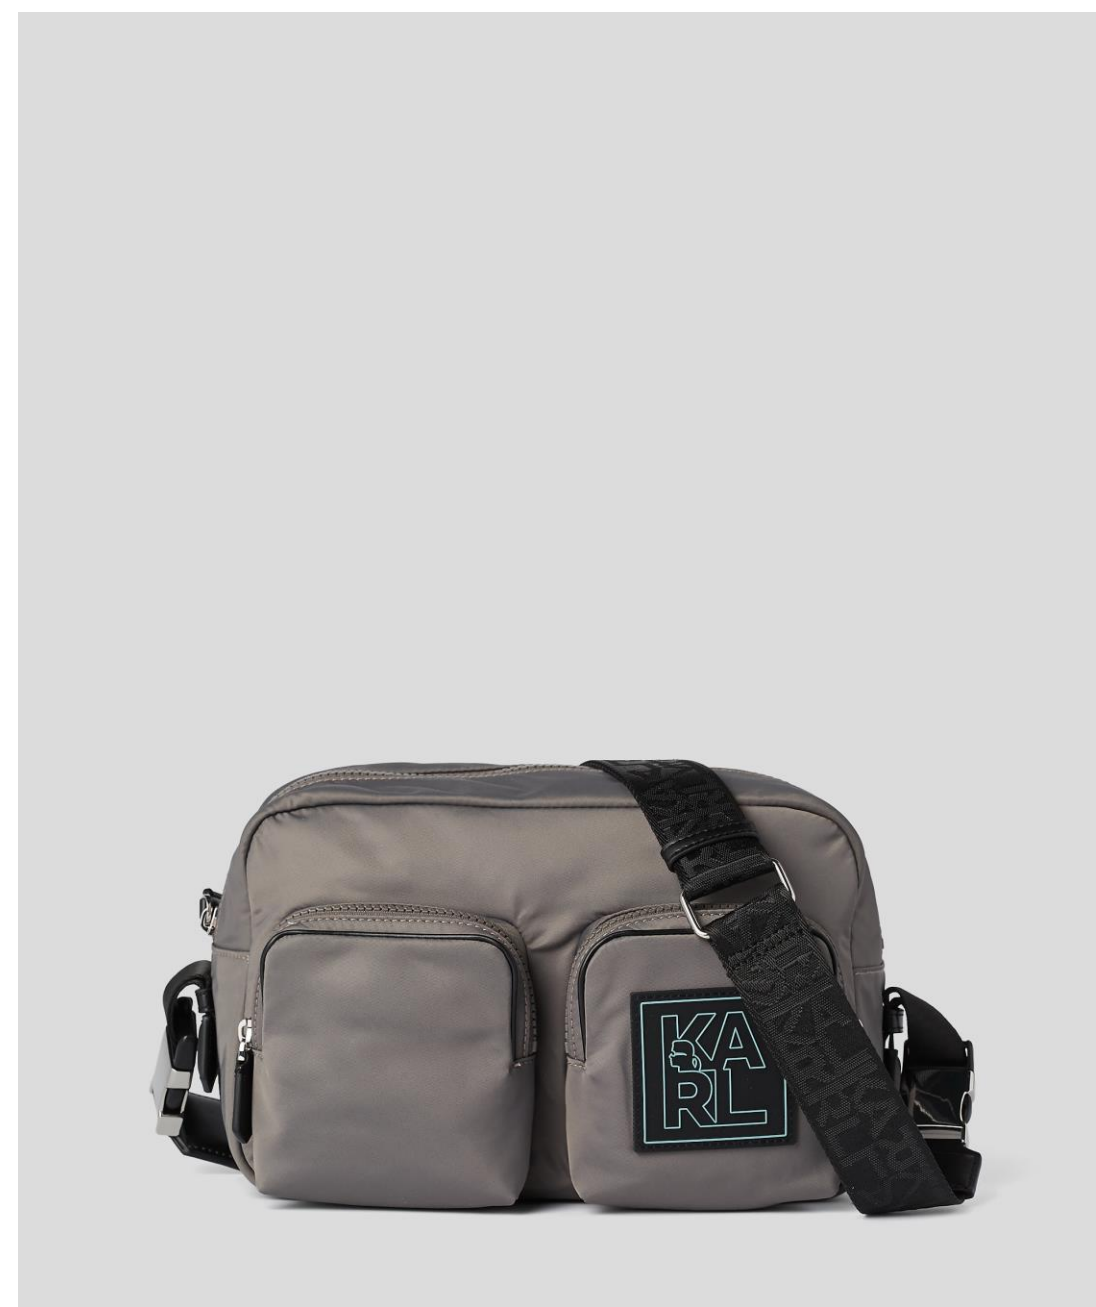

STYLE NAME: K/NYLON TOTE
STYLE NUMBER: 22UM3002
SIZES: ONE SIZE
COLOR: BLACK
RETAIL PRICE: 275€
OUTLET PRICE: 179€

FRONT

STYLE NAME: K/NYLON CROSSBODY
STYLE NUMBER: 22UM3003
SIZES: ONE SIZE
COLOR: GREY
RETAIL PRICE: 245€
OUTLET PRICE: 169€