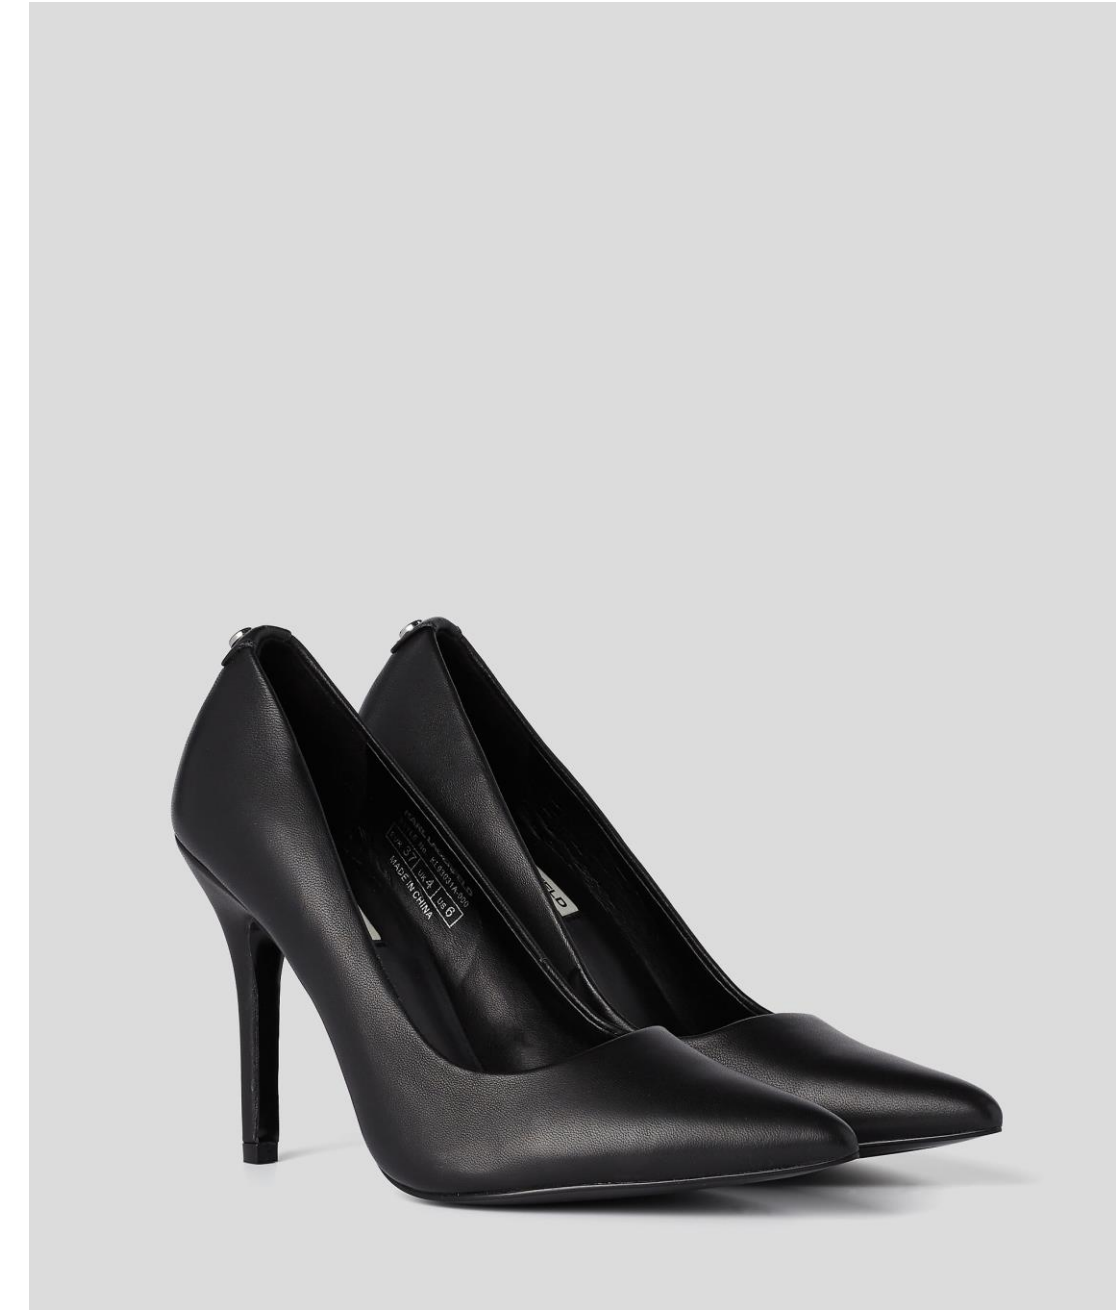

FRONT

BACK

FRONT

BACK

STYLE NAME: ATHLEISURE SWEATPANTS
STYLE NUMBER: 21WW1051
SIZES: XS-XXL
COLOR: PINK
RETAIL PRICE: 175€
OUTLET PRICE: 115€

STYLE NAME: FRONT SEAM DENIM
STYLE NUMBER: 22UW1103
SIZES: 24-31
COLOR: GREY DENIM
RETAIL PRICE: 195€
OUTLET PRICE: 115€

FRONT

BACK

FRONT

BACK

STYLE NAME: ROYALE BASIC PUMP
STYLE NUMBER: KL93031A
SIZES: 35-41
COLOR: NUDE
RETAIL PRICE: 195€
OUTLET PRICE: 129€

STYLE NAME: ROYALE BASIC PUMP
STYLE NUMBER: KL93031A
SIZES: 35-41
COLOR: BLACK
RETAIL PRICE: 195€
OUTLET PRICE: 129€