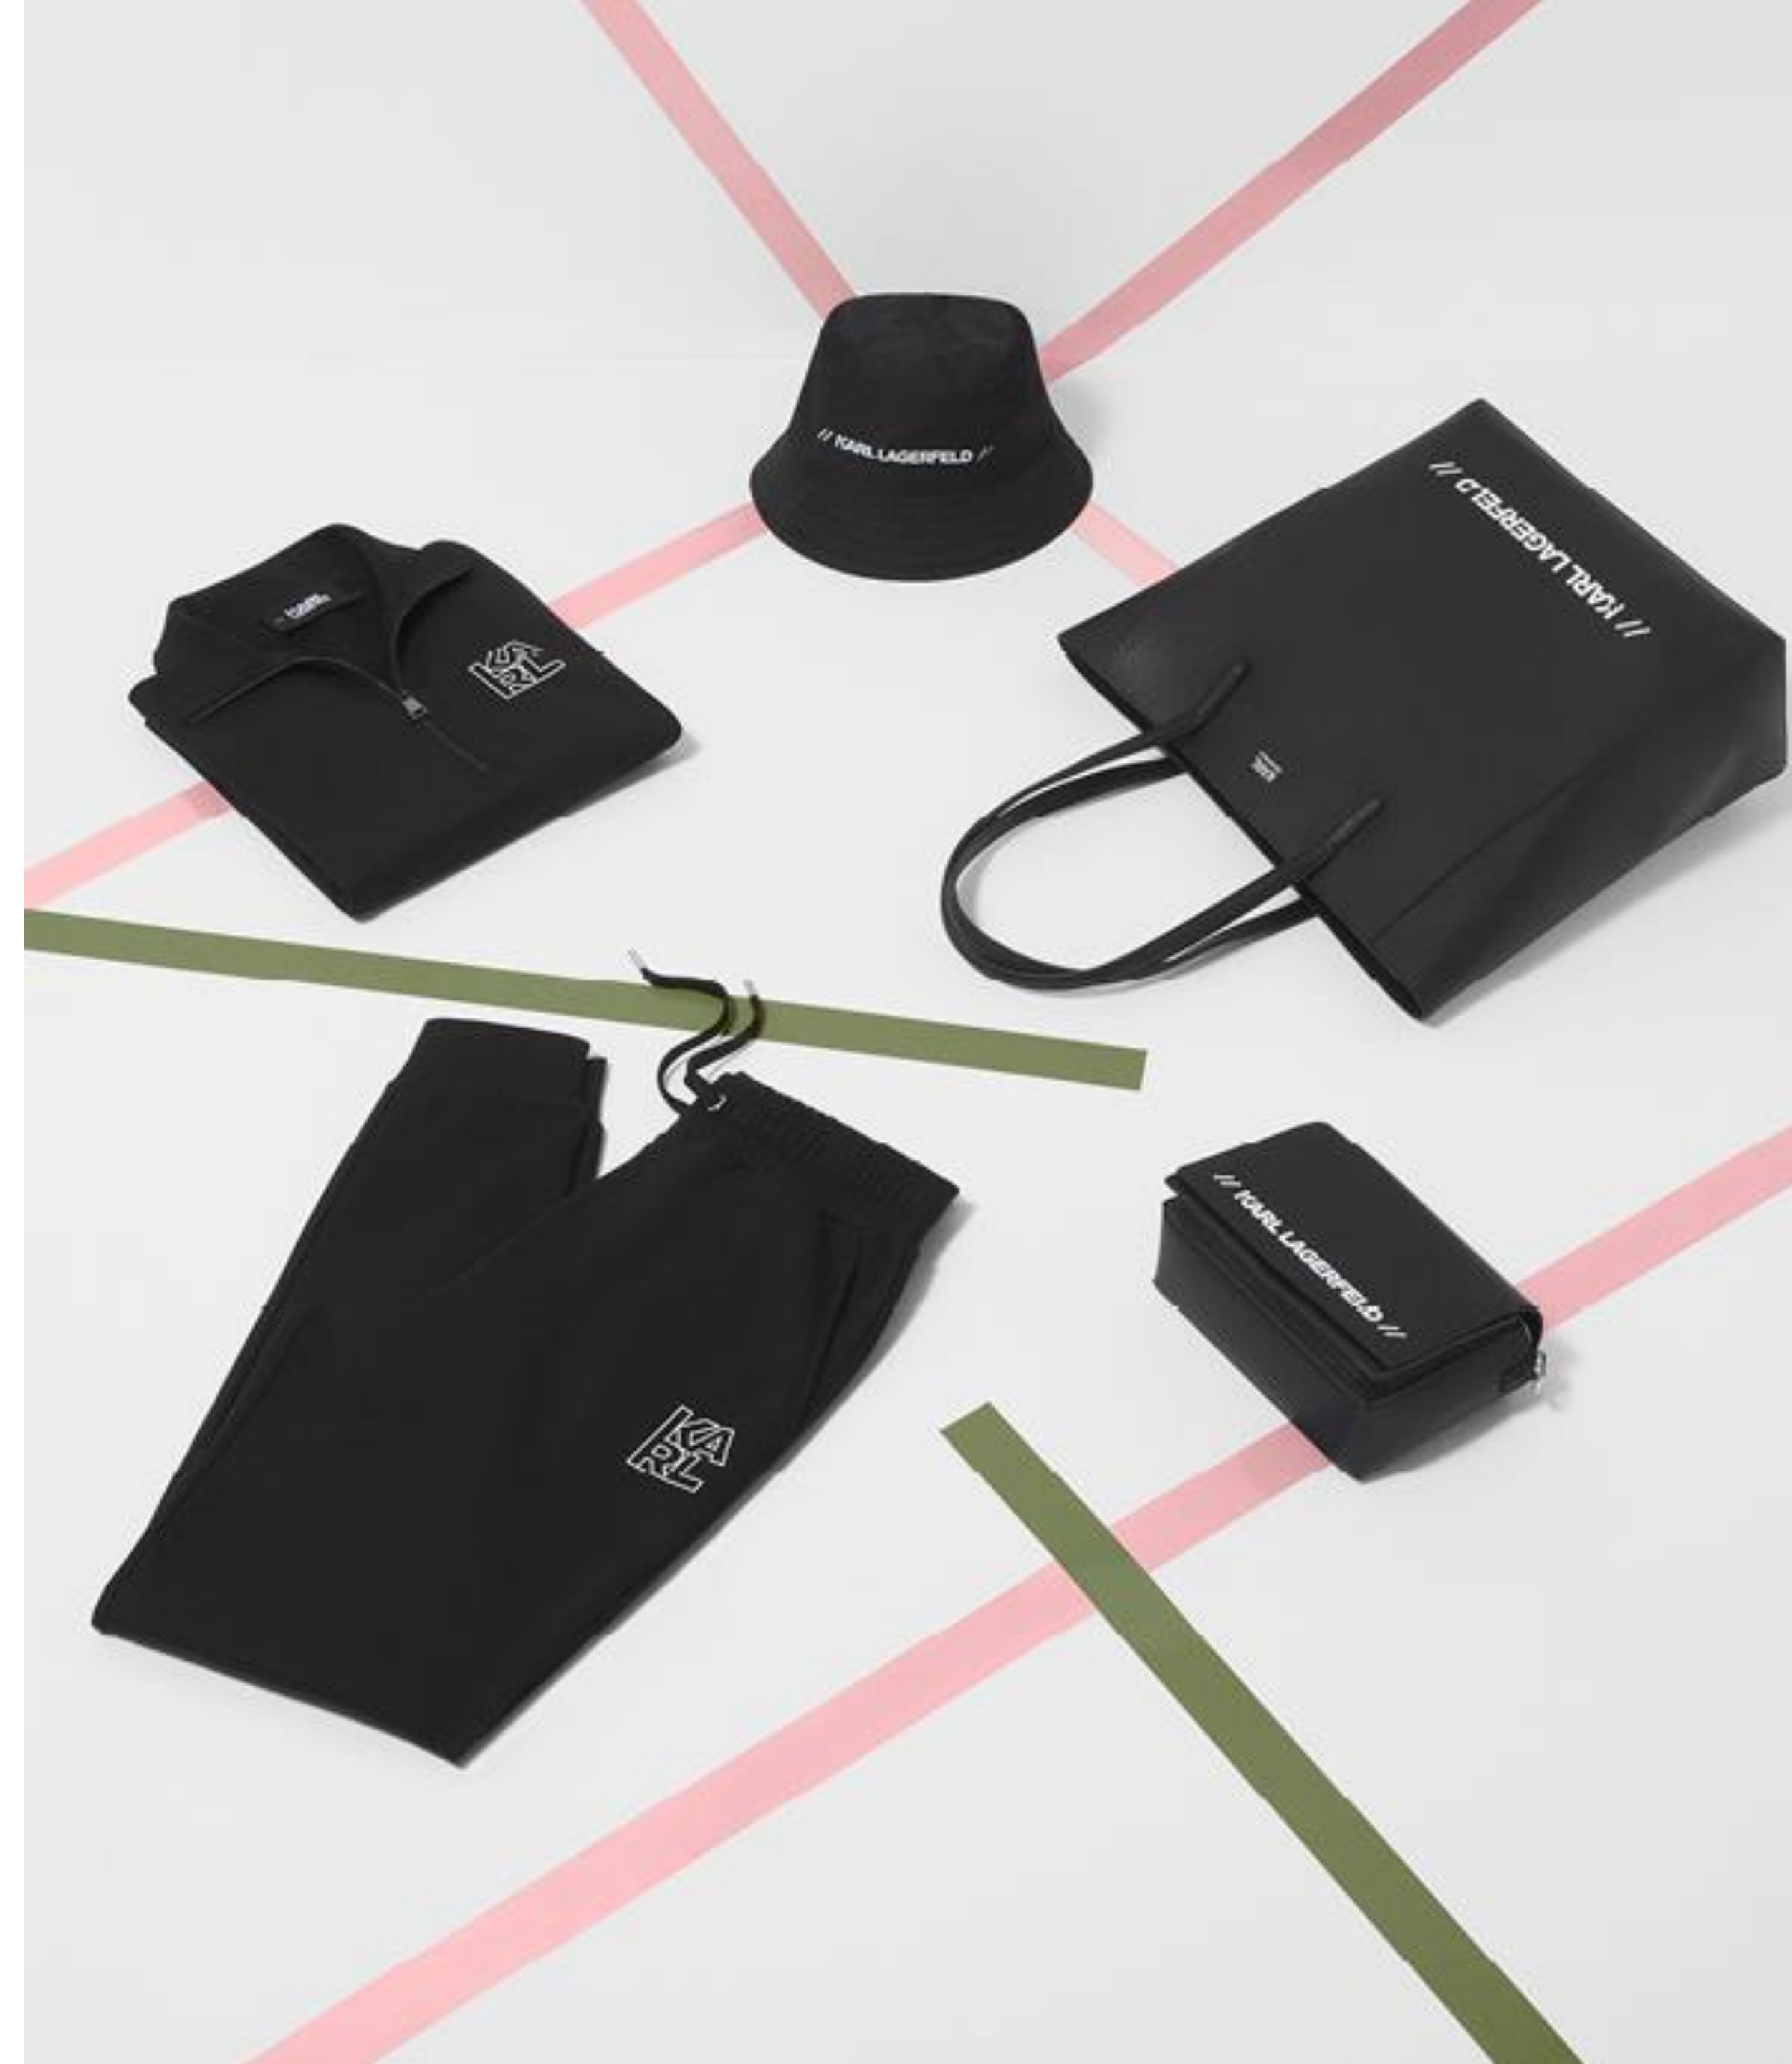

FRONT

BACK

FRONT

BACK

STYLE NAME: ATHLEISURE RIB TANK
STYLE NUMBER: 22UW1702
SIZES: XS-XXL
COLOR: PINK
RETAIL PRICE: 89€
OUTLET PRICE: 49€

STYLE NAME: FOREVER T-SHIRT
STYLE NUMBER: 22UW1713
SIZES: XS-XXL
COLOR: BLACK
RETAIL PRICE: 99€
OUTLET PRICE: 59€