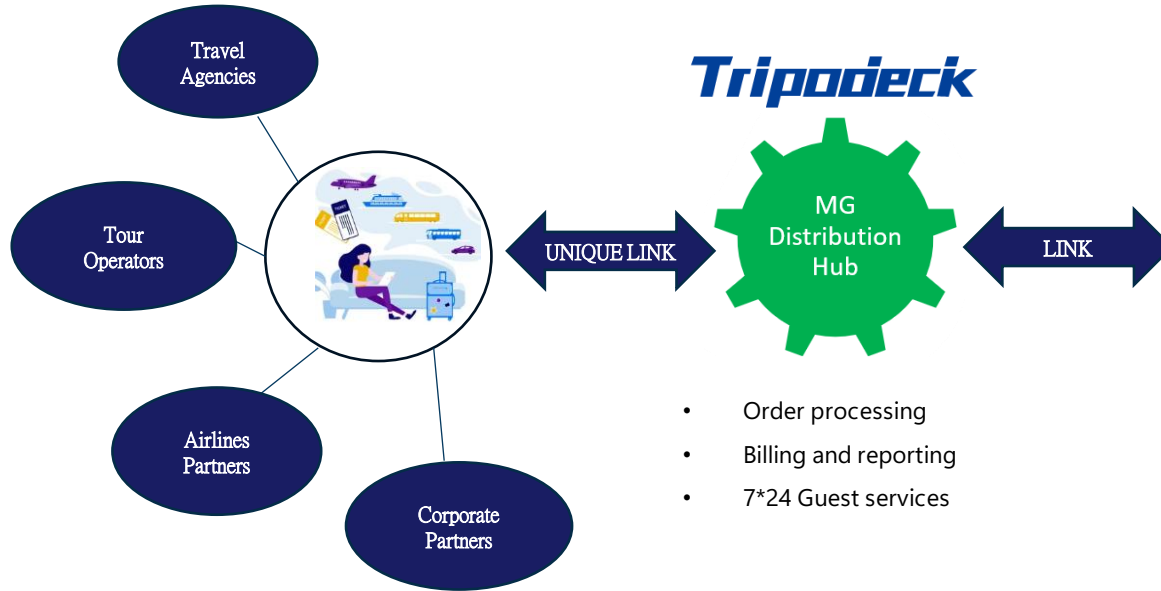

McArthurGlen Booking Hub – Operating Model

Self Drive Packages	Self drive packages with value added benefits
Private Transfers	
  Limousinenservice M&R	From Milan to DESIGNER OUTLET SERRAVALLE From Vienna to DESIGNER OUTLET PARNDORF
Shuttle Bus Suppliers	
  FRIGERIO il Gruppo	From Milan to DESIGNER OUTLET SERRAVALLE
  GROUPE RATP	From Rome to DESIGNER OUTLET CASTEL ROMANO
  viaggiamo con voi	From Venice to DESIGNER OUTLET NOVENTA DI PIAVE
	From Vienna to DESIGNER OUTLET PARNDORF
	From Dusseldorf to DESIGNER OUTLET ROERMOND
	From Paris to DESIGNER OUTLET PARIS-GIVERNY
Experiences & Shopping	Experiences in the surroundings of the Outlets and value added shopping