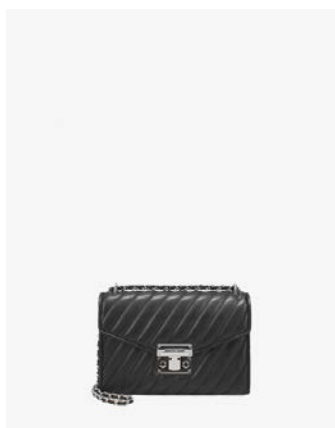

**SERENA SATCHEL**  
WAS €545 NOW €149

**SERENA SATCHEL**  
WAS €545 NOW €149

**CORA HOBO SHOULDER**  
WAS €545 NOW €169

**JET SET FRONT ZIP TOTE**  
WAS €495 NOW €149

**CORA HOBO SHOULDER**  
WAS €545 NOW €169

# MICHAEL KORS

ADDITIONAL COLOURS AND STYLES AVAILABLE IN STORE

**PEN CASE WITH NOTEBOOK**  
WAS €250 NOW €59

**ERIN WAISTPACK**  
WAS €350 NOW €99

**JET SET TRAVEL POUCH**  
WAS €125 NOW €39

**JET SET LARGE TRIFOLD**  
WAS €300 NOW €79

**ROSE CROSSBODY**  
WAS €545 NOW €180

**MEDIUM CARD CASE**  
WAS €150 NOW €49

**SERENA CROSSBODY**  
WAS €425 NOW €119

**TEAGEN BUCKET SHOULDER**  
WAS €450 NOW €79

**PASSPORT HOLDER AND TAG**  
WAS €250 NOW €59

# MICHAEL KORS

ADDITIONAL COLOURS AND STYLES AVAILABLE IN STORE

**UTILITY BACKPACK**  
WAS €495 NOW €229

**3 IN 1 WALLET BOX SET**  
WAS €195 NOW €49

**UTILITY BACKPACK**  
WAS €495 NOW €229

**UTILITY CROSSBODY**  
WAS €300 NOW €129