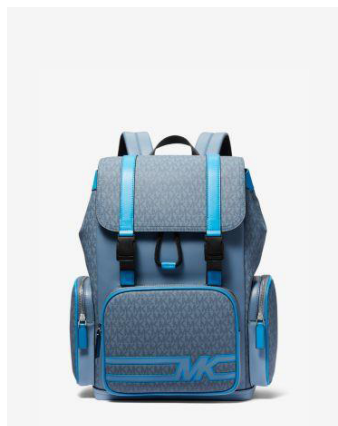

# MICHAEL KORS

ADDITIONAL COLOURS AND STYLES AVAILABLE IN STORE

**PEN CASE WITH NOTEBOOK**  
WAS €250 NOW €59

**ERIN WAISTPACK**  
WAS €350 NOW €99

**JET SET TRAVEL POUCH**  
WAS €125 NOW €39

**JET SET LARGE TRIFOLD**  
WAS €300 NOW €79

**ROSE CROSSBODY**  
WAS €545 NOW €180

**MEDIUM CARD CASE**  
WAS €150 NOW €49

**SERENA CROSSBODY**  
WAS €425 NOW €119

**TEAGEN BUCKET SHOULDER**  
WAS €450 NOW €79

**PASSPORT HOLDER AND TAG**  
WAS €250 NOW €59

# MICHAEL KORS

ADDITIONAL COLOURS AND STYLES AVAILABLE IN STORE

**UTILITY BACKPACK**  
WAS €495 NOW €229

**3 IN 1 WALLET BOX SET**  
WAS €195 NOW €49

**UTILITY BACKPACK**  
WAS €495 NOW €229

**UTILITY CROSSBODY**  
WAS €300 NOW €129