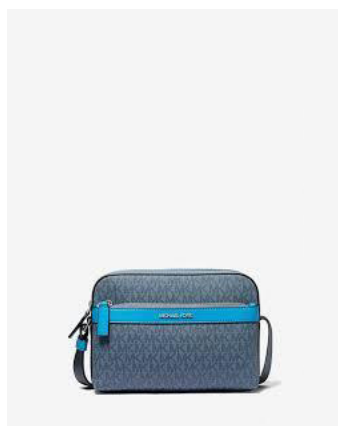

# MICHAEL KORS

ADDITIONAL COLOURS AND STYLES AVAILABLE IN STORE

**UTILITY BACKPACK**  
WAS €495 NOW €229

**3 IN 1 WALLET BOX SET**  
WAS €195 NOW €49

**UTILITY BACKPACK**  
WAS €495 NOW €229

**UTILITY CROSSBODY**  
WAS €300 NOW €129

**TALL CARD CASE**  
WAS €95 NOW €29

**UTILITY CROSSBODY**  
WAS €300 NOW €129

**TOP ZIP TOILETRY KIT**  
WAS €148 NOW €49

**DAX TRAINER**  
WAS €225 NOW €99

**KORSHAUS BLOCK TEE**  
WAS €75 NOW €29