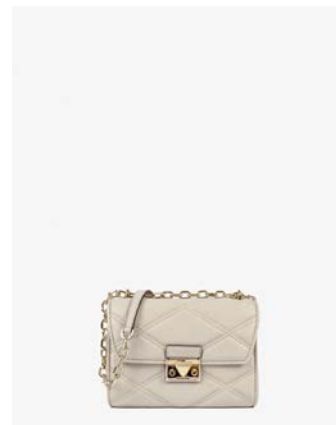

**CORFU SUNGLASSES**  
WAS €165 NOW €69

**LARGE TRAVEL CONTINENTAL**  
WAS €250 NOW €79

**SADLER WEDGE**  
WAS €195 NOW €79

**PALM MIDI DRESS**  
WAS €325 NOW €109

**BEDFORD FLIP FLOP**  
WAS €135 NOW €49

# MICHAEL KORS

ADDITIONAL COLOURS AND STYLES AVAILABLE IN STORE

**SERENA FLAP SHOULDER**  
WAS €545 NOW €169

**SERENA FLAP SHOULDER**  
WAS €545 NOW €169

**SERENA FLAP SHOULDER**  
WAS €545 NOW €169

**SERENA SATCHEL**  
WAS €545 NOW €149

**SERENA SATCHEL**  
WAS €545 NOW €149

**SERENA SATCHEL**  
WAS €545 NOW €149

**CORA HOBO SHOULDER**  
WAS €545 NOW €169

**JET SET FRONT ZIP TOTE**  
WAS €495 NOW €149

**CORA HOBO SHOULDER**  
WAS €545 NOW €169