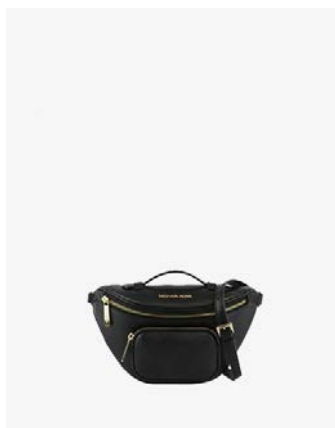

# MICHAEL KORS

ADDITIONAL COLOURS AND STYLES AVAILABLE IN STORE

**SERENA FLAP SHOULDER**  
WAS €545 NOW €169

**SERENA FLAP SHOULDER**  
WAS €545 NOW €169

**SERENA FLAP SHOULDER**  
WAS €545 NOW €169

**SERENA SATCHEL**  
WAS €545 NOW €149

**SERENA SATCHEL**  
WAS €545 NOW €149

**SERENA SATCHEL**  
WAS €545 NOW €149

**CORA HOBO SHOULDER**  
WAS €545 NOW €169

**JET SET FRONT ZIP TOTE**  
WAS €495 NOW €149

**CORA HOBO SHOULDER**  
WAS €545 NOW €169

# MICHAEL KORS

ADDITIONAL COLOURS AND STYLES AVAILABLE IN STORE

**PEN CASE WITH NOTEBOOK**  
WAS €250 NOW €59

**ERIN WAISTPACK**  
WAS €350 NOW €99

**JET SET TRAVEL POUCH**  
WAS €125 NOW €39

**JET SET LARGE TRIFOLD**  
WAS €300 NOW €79

**ROSE CROSSBODY**  
WAS €545 NOW €180

**MEDIUM CARD CASE**  
WAS €150 NOW €49

**SERENA CROSSBODY**  
WAS €425 NOW €119

**TEAGEN BUCKET SHOULDER**  
WAS €450 NOW €79

**PASSPORT HOLDER AND TAG**  
WAS €250 NOW €59