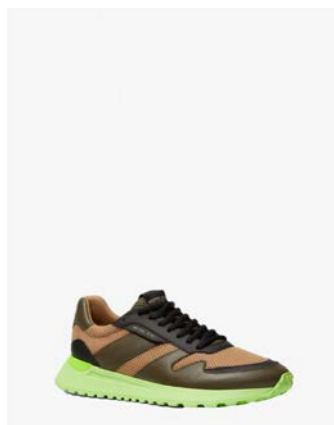

# MICHAEL KORS

ADDITIONAL COLOURS AND STYLES AVAILABLE IN STORE

**UTILITY BACKPACK**  
WAS €495 NOW €229

**3 IN 1 WALLET BOX SET**  
WAS €195 NOW €49

**UTILITY BACKPACK**  
WAS €495 NOW €229

**UTILITY CROSSBODY**  
WAS €300 NOW €129

**TALL CARD CASE**  
WAS €95 NOW €29

**UTILITY CROSSBODY**  
WAS €300 NOW €129

**TOP ZIP TOILETRY KIT**  
WAS €148 NOW €49

**DAX TRAINER**  
WAS €225 NOW €99

**KORSHAUS BLOCK TEE**  
WAS €75 NOW €29