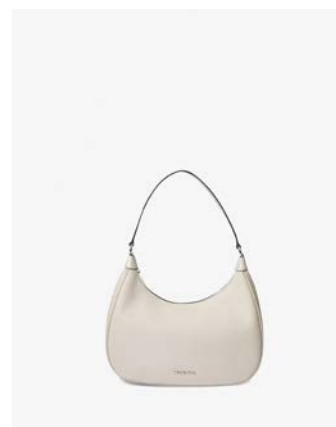

# MICHAEL KORS

ADDITIONAL COLOURS AND STYLES AVAILABLE IN STORE

**SERENA FLAP SHOULDER**  
WAS €545 NOW €169

**SERENA FLAP SHOULDER**  
WAS €545 NOW €169

**SERENA FLAP SHOULDER**  
WAS €545 NOW €169

**SERENA SATCHEL**  
WAS €545 NOW €149

**SERENA SATCHEL**  
WAS €545 NOW €149

**SERENA SATCHEL**  
WAS €545 NOW €149

**CORA HOBO SHOULDER**  
WAS €545 NOW €169

**JET SET FRONT ZIP TOTE**  
WAS €495 NOW €149

**CORA HOBO SHOULDER**  
WAS €545 NOW €169

# MICHAEL KORS

ADDITIONAL COLOURS AND STYLES AVAILABLE IN STORE

**PEN CASE WITH NOTEBOOK**  
WAS €250 NOW €59

**ERIN WAISTPACK**  
WAS €350 NOW €99

**JET SET TRAVEL POUCH**  
WAS €125 NOW €39

**JET SET LARGE TRIFOLD**  
WAS €300 NOW €79