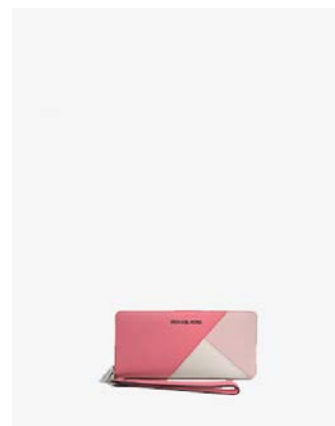

# MICHAEL KORS

ADDITIONAL COLOURS AND STYLES AVAILABLE IN STORE

**SHEILA SACHEL**  
WAS €545 NOW €149

**CIRCLE LOGO NECKLACE**  
WAS €159 NOW €39

**SHEILA SACHEL**  
WAS €545 NOW €149

**MEDIUM DOME CROSSBODY**  
WAS €375 NOW €119

**CORFU SUNGLASSES**  
WAS €165 NOW €69

**LARGE TRAVEL CONTINENTAL**  
WAS €250 NOW €79

**SADLER WEDGE**  
WAS €195 NOW €79

**PALM MIDI DRESS**  
WAS €325 NOW €109

**BEDFORD FLIP FLOP**  
WAS €135 NOW €49

# MICHAEL KORS

ADDITIONAL COLOURS AND STYLES AVAILABLE IN STORE

**SERENA FLAP SHOULDER**  
WAS €545 NOW €169

**SERENA FLAP SHOULDER**  
WAS €545 NOW €169

**SERENA FLAP SHOULDER**  
WAS €545 NOW €169

**SERENA SATCHEL**  
WAS €545 NOW €149