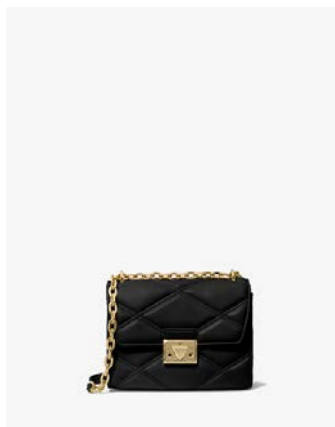

**SERENA SATCHEL**  
WAS €545 NOW €149

**SERENA SATCHEL**  
WAS €545 NOW €149

**CORA HOBO SHOULDER**  
WAS €545 NOW €169

**JET SET FRONT ZIP TOTE**  
WAS €495 NOW €149

**CORA HOBO SHOULDER**  
WAS €545 NOW €169

# MICHAEL KORS

ADDITIONAL COLOURS AND STYLES AVAILABLE IN STORE

**PEN CASE WITH NOTEBOOK**  
WAS €250 NOW €59

**ERIN WAISTPACK**  
WAS €350 NOW €99

**JET SET TRAVEL POUCH**  
WAS €125 NOW €39

**JET SET LARGE TRIFOLD**  
WAS €300 NOW €79

**ROSE CROSSBODY**  
WAS €545 NOW €180

**MEDIUM CARD CASE**  
WAS €150 NOW €49

**SERENA CROSSBODY**  
WAS €425 NOW €119

**TEAGEN BUCKET SHOULDER**  
WAS €450 NOW €79

**PASSPORT HOLDER AND TAG**  
WAS €250 NOW €59

# MICHAEL KORS

ADDITIONAL COLOURS AND STYLES AVAILABLE IN STORE

**UTILITY BACKPACK**  
WAS €495 NOW €229

**3 IN 1 WALLET BOX SET**  
WAS €195 NOW €49

**UTILITY BACKPACK**  
WAS €495 NOW €229

**UTILITY CROSSBODY**  
WAS €300 NOW €129