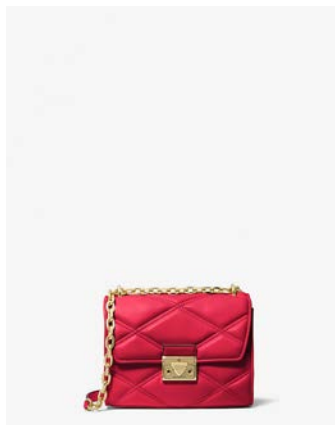

# MICHAEL KORS

ADDITIONAL COLOURS AND STYLES AVAILABLE IN STORE

**SHEILA SACHEL**  
WAS €545 NOW €149

**CIRCLE LOGO NECKLACE**  
WAS €159 NOW €39

**SHEILA SACHEL**  
WAS €545 NOW €149

**MEDIUM DOME CROSSBODY**  
WAS €375 NOW €119

**CORFU SUNGLASSES**  
WAS €165 NOW €69

**LARGE TRAVEL CONTINENTAL**  
WAS €250 NOW €79

**SADLER WEDGE**  
WAS €195 NOW €79

**PALM MIDI DRESS**  
WAS €325 NOW €109

**BEDFORD FLIP FLOP**  
WAS €135 NOW €49

# MICHAEL KORS

ADDITIONAL COLOURS AND STYLES AVAILABLE IN STORE

**SERENA FLAP SHOULDER**  
WAS €545 NOW €169

**SERENA FLAP SHOULDER**  
WAS €545 NOW €169

**SERENA FLAP SHOULDER**  
WAS €545 NOW €169

**SERENA SATCHEL**  
WAS €545 NOW €149

**SERENA SATCHEL**  
WAS €545 NOW €149

**SERENA SATCHEL**  
WAS €545 NOW €149

**CORA HOBO SHOULDER**  
WAS €545 NOW €169

**JET SET FRONT ZIP TOTE**  
WAS €495 NOW €149

**CORA HOBO SHOULDER**  
WAS €545 NOW €169