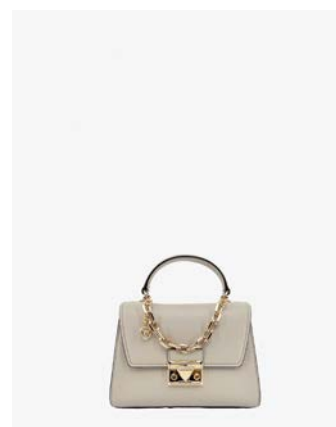

# MICHAEL KORS

ADDITIONAL COLOURS AND STYLES AVAILABLE IN STORE

**SHEILA SACHEL**  
WAS €545 NOW €149

**CIRCLE LOGO NECKLACE**  
WAS €159 NOW €39

**SHEILA SACHEL**  
WAS €545 NOW €149

**MEDIUM DOME CROSSBODY**  
WAS €375 NOW €119

# MICHAEL KORS

ADDITIONAL COLOURS AND STYLES AVAILABLE IN STORE

**SERENA FLAP SHOULDER**  
WAS €545 NOW €169

**SERENA FLAP SHOULDER**  
WAS €545 NOW €169

**SERENA FLAP SHOULDER**  
WAS €545 NOW €169

**SERENA SATCHEL**  
WAS €545 NOW €149

**SERENA SATCHEL**  
WAS €545 NOW €149

**SERENA SATCHEL**  
WAS €545 NOW €149

**CORA HOBO SHOULDER**  
WAS €545 NOW €169

**JET SET FRONT ZIP TOTE**  
WAS €495 NOW €149

**CORA HOBO SHOULDER**  
WAS €545 NOW €169