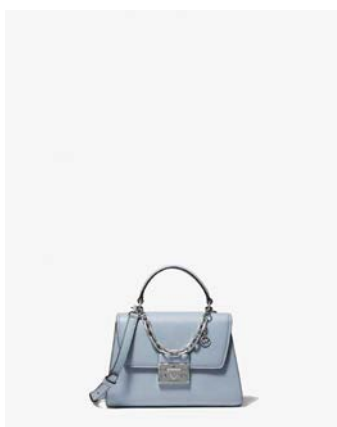

# MICHAEL KORS

ADDITIONAL COLOURS AND STYLES AVAILABLE IN STORE

**SERENA FLAP SHOULDER**  
WAS €545 NOW €169

**SERENA FLAP SHOULDER**  
WAS €545 NOW €169

**SERENA FLAP SHOULDER**  
WAS €545 NOW €169

**SERENA SATCHEL**  
WAS €545 NOW €149

**SERENA SATCHEL**  
WAS €545 NOW €149

**SERENA SATCHEL**  
WAS €545 NOW €149

**CORA HOBO SHOULDER**  
WAS €545 NOW €169

**JET SET FRONT ZIP TOTE**  
WAS €495 NOW €149

**CORA HOBO SHOULDER**  
WAS €545 NOW €169