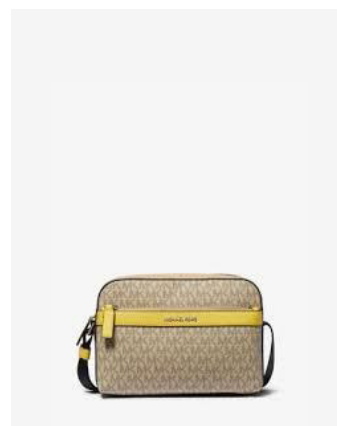

**ROSE CROSSBODY**  
WAS €545 NOW €180

**MEDIUM CARD CASE**  
WAS €150 NOW €49

**SERENA CROSSBODY**  
WAS €425 NOW €119

**TEAGEN BUCKET SHOULDER**  
WAS €450 NOW €79

**PASSPORT HOLDER AND TAG**  
WAS €250 NOW €59

# MICHAEL KORS

ADDITIONAL COLOURS AND STYLES AVAILABLE IN STORE

**UTILITY BACKPACK**  
WAS €495 NOW €229

**3 IN 1 WALLET BOX SET**  
WAS €195 NOW €49

**UTILITY BACKPACK**  
WAS €495 NOW €229

**UTILITY CROSSBODY**  
WAS €300 NOW €129

**TALL CARD CASE**  
WAS €95 NOW €29

**UTILITY CROSSBODY**  
WAS €300 NOW €129

**TOP ZIP TOILETRY KIT**  
WAS €148 NOW €49

**DAX TRAINER**  
WAS €225 NOW €99

**KORSHAUS BLOCK TEE**  
WAS €75 NOW €29