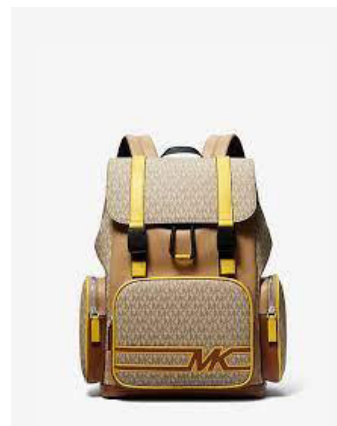

# MICHAEL KORS

ADDITIONAL COLOURS AND STYLES AVAILABLE IN STORE

**UTILITY BACKPACK**  
WAS €495 NOW €229

**3 IN 1 WALLET BOX SET**  
WAS €195 NOW €49

**UTILITY BACKPACK**  
WAS €495 NOW €229

**UTILITY CROSSBODY**  
WAS €300 NOW €129

**TALL CARD CASE**  
WAS €95 NOW €29

**UTILITY CROSSBODY**  
WAS €300 NOW €129

**TOP ZIP TOILETRY KIT**  
WAS €148 NOW €49

**DAX TRAINER**  
WAS €225 NOW €99

**KORSHAUS BLOCK TEE**  
WAS €75 NOW €29