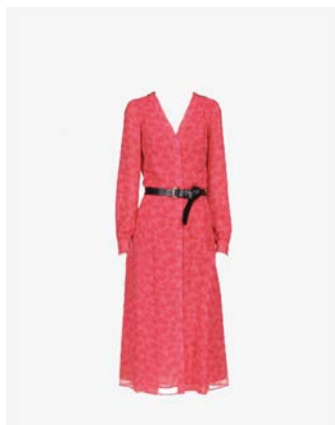

PALM MIDI DRESS
WAS €325 NOW €109