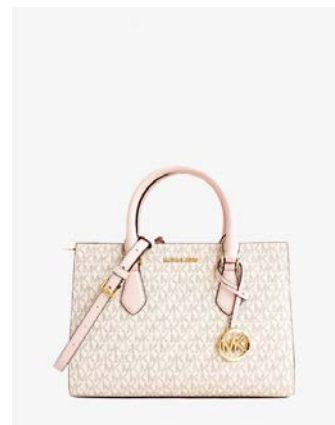

# MICHAEL KORS

ADDITIONAL COLOURS AND STYLES AVAILABLE IN STORE

**SHEILA SACHEL**  
WAS €545 NOW €149

**CIRCLE LOGO NECKLACE**  
WAS €159 NOW €39

**SHEILA SACHEL**  
WAS €545 NOW €149

**MEDIUM DOME CROSSBODY**  
WAS €375 NOW €119

**CORFU SUNGLASSES**  
WAS €165 NOW €69

**LARGE TRAVEL CONTINENTAL**  
WAS €250 NOW €79

**SADLER WEDGE**  
WAS €195 NOW €79

**PALM MIDI DRESS**  
WAS €325 NOW €109

**BEDFORD FLIP FLOP**  
WAS €135 NOW €49

# MICHAEL KORS

ADDITIONAL COLOURS AND STYLES AVAILABLE IN STORE

**SERENA FLAP SHOULDER**  
WAS €545 NOW €169

**SERENA FLAP SHOULDER**  
WAS €545 NOW €169

**SERENA FLAP SHOULDER**  
WAS €545 NOW €169

**SERENA SATCHEL**  
WAS €545 NOW €149

**SERENA SATCHEL**  
WAS €545 NOW €149

**SERENA SATCHEL**  
WAS €545 NOW €149

**CORA HOBO SHOULDER**  
WAS €545 NOW €169

**JET SET FRONT ZIP TOTE**  
WAS €495 NOW €149

**CORA HOBO SHOULDER**  
WAS €545 NOW €169