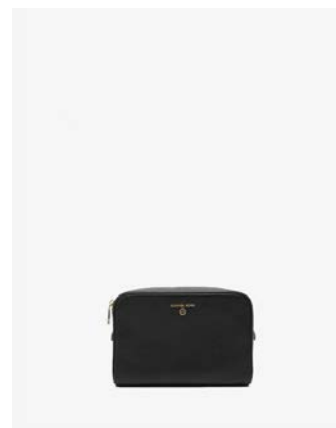

**SERENA SATCHEL**  
WAS €545 NOW €149

**SERENA SATCHEL**  
WAS €545 NOW €149

**CORA HOBO SHOULDER**  
WAS €545 NOW €169

**JET SET FRONT ZIP TOTE**  
WAS €495 NOW €149

**CORA HOBO SHOULDER**  
WAS €545 NOW €169

# MICHAEL KORS

ADDITIONAL COLOURS AND STYLES AVAILABLE IN STORE

**PEN CASE WITH NOTEBOOK**  
WAS €250 NOW €59

**ERIN WAISTPACK**  
WAS €350 NOW €99

**JET SET TRAVEL POUCH**  
WAS €125 NOW €39

**JET SET LARGE TRIFOLD**  
WAS €300 NOW €79

**ROSE CROSSBODY**  
WAS €545 NOW €180

**MEDIUM CARD CASE**  
WAS €150 NOW €49

**SERENA CROSSBODY**  
WAS €425 NOW €119

**TEAGEN BUCKET SHOULDER**  
WAS €450 NOW €79

**PASSPORT HOLDER AND TAG**  
WAS €250 NOW €59

# MICHAEL KORS

ADDITIONAL COLOURS AND STYLES AVAILABLE IN STORE

**UTILITY BACKPACK**  
WAS €495 NOW €229

**3 IN 1 WALLET BOX SET**  
WAS €195 NOW €49

**UTILITY BACKPACK**  
WAS €495 NOW €229

**UTILITY CROSSBODY**  
WAS €300 NOW €129