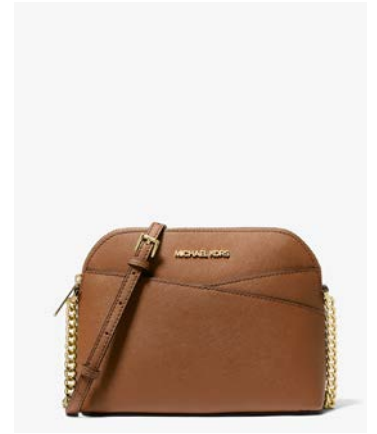

# MICHAEL KORS O U T L E T

TEAGAN SATCHEL  
+ LARGE CONTINENTAL WALLET

**COMBO PRICE €199**

VANILLA

POWDER BLUSH

BROWN

BLACK

# MICHAEL KORS O U T L E T

JET SET DOME CROSSBODY

**SPECIAL PRICE €99**

VANILLA

POWDER BLUSH

MULBERRY

LUGGAGE

BUTTERCUP

RACING GREEN

BROWN/BLACK

BLACK

# MICHAEL KORS O U T L E T

---

JAYCEE BACKPACK

**SPECIAL PRICE €129**

VANILLA

POWDER BLUSH

BROWN

BLACK