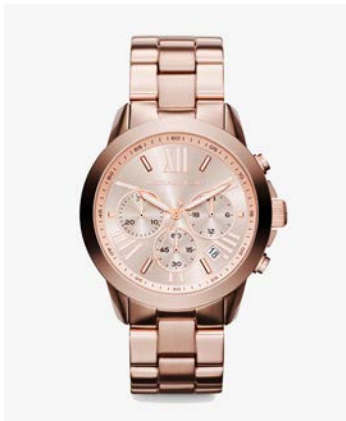

## SPECIAL PRICE €49

SIGNATURE 2 PIECE SET

BLACK

STUDED LOGO 2 PIECE SET

CREAM

BLACK

# MICHAEL KORS O U T L E T

---

PARKER WATCH

**SPECIAL PRICE €99**

SILVER

ROSEGOLD

GOLD

SILVER

ROSEGOLD

GOLD