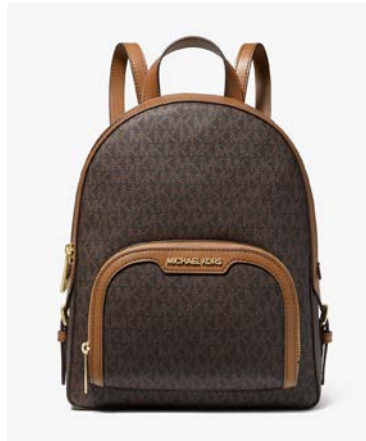

RACING GREEN

BROWN/BLACK

BLACK

# MICHAEL KORS O U T L E T

---

JAYCEE BACKPACK

**SPECIAL PRICE €129**

VANILLA

POWDER BLUSH

BROWN

BLACK

# MICHAEL KORS O U T L E T

---

KALI 2N1 TOTE

**SPECIAL PRICE €179**

VANILLA

CHILLI

BROWN

BLACK