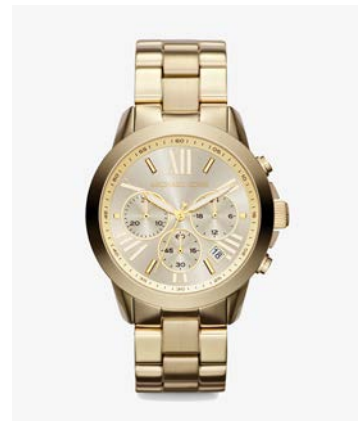

## SPECIAL PRICE €49

SIGNATURE 2 PIECE SET

BLACK

STUDED LOGO 2 PIECE SET

CREAM

BLACK

# MICHAEL KORS O U T L E T

---

PARKER WATCH

**SPECIAL PRICE €99**

SILVER

ROSEGOLD

GOLD

SILVER

ROSEGOLD

GOLD