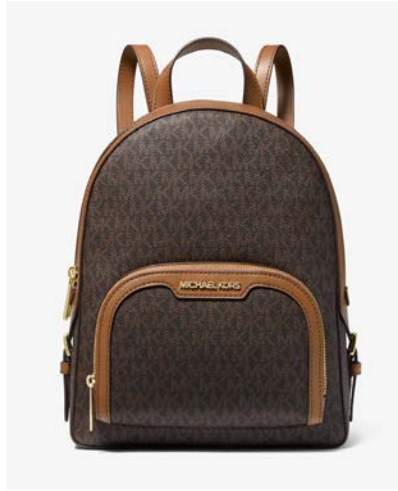

# MICHAEL KORS O U T L E T

JET SET DOME CROSSBODY

**SPECIAL PRICE €99**

VANILLA

POWDER BLUSH

MULBERRY

LUGGAGE

BUTTERCUP

RACING GREEN

BROWN/BLACK

BLACK

# MICHAEL KORS O U T L E T

---

JAYCEE BACKPACK

**SPECIAL PRICE €129**

VANILLA

POWDER BLUSH

BROWN

BLACK

# MICHAEL KORS O U T L E T

---

KALI 2N1 TOTE

**SPECIAL PRICE €179**

VANILLA

CHILLI

BROWN

BLACK