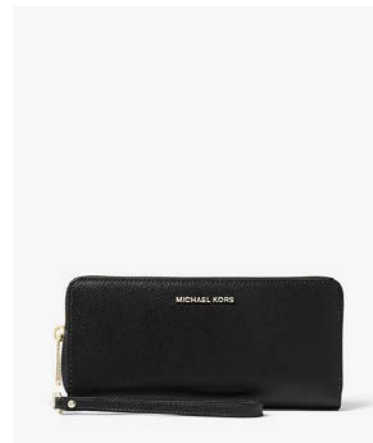

# BLACK FRIDAY

MICHAEL KORS  
O U T L E T

ENJOY UP TO 65% OFF

\*EXCLUSIONS APPLY

# MICHAEL KORS O U T L E T

+

MERCER MESSENGER  
+ LARGE PHONE CASE WALLET

**COMBO PRICE €159**

VANILLA

LUGGAGE

BROWN

BLACK

# MICHAEL KORS O U T L E T

TEAGAN SATCHEL  
+ LARGE CONTINENTAL WALLET

**COMBO PRICE €199**

VANILLA

POWDER BLUSH

BROWN

BLACK

# MICHAEL KORS O U T L E T

JET SET DOME CROSSBODY

**SPECIAL PRICE €99**

VANILLA

POWDER BLUSH

MULBERRY

LUGGAGE

BUTTERCUP