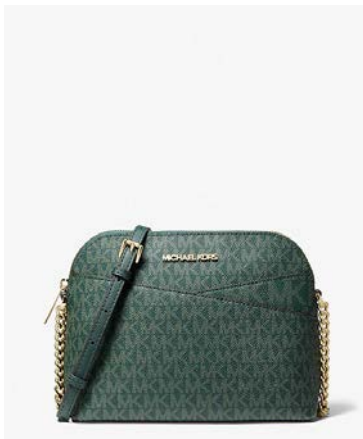

# MICHAEL KORS O U T L E T

TEAGAN SATCHEL  
+ LARGE CONTINENTAL WALLET

**COMBO PRICE €199**

VANILLA

POWDER BLUSH

BROWN

BLACK

# MICHAEL KORS O U T L E T

JET SET DOME CROSSBODY

**SPECIAL PRICE €99**

VANILLA

POWDER BLUSH

MULBERRY

LUGGAGE

BUTTERCUP

RACING GREEN

BROWN/BLACK

BLACK

# MICHAEL KORS O U T L E T

---

JAYCEE BACKPACK

**SPECIAL PRICE €129**

VANILLA

POWDER BLUSH

BROWN

BLACK