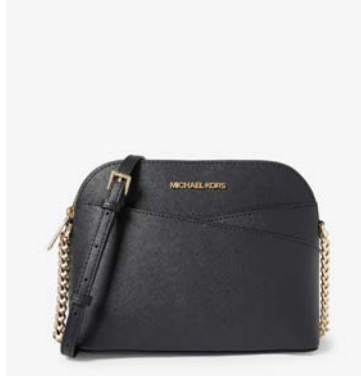

# MICHAEL KORS O U T L E T

+

MERCER MESSENGER  
+ LARGE PHONE CASE WALLET

**COMBO PRICE €159**

VANILLA

LUGGAGE

BROWN

BLACK

# MICHAEL KORS O U T L E T

TEAGAN SATCHEL  
+ LARGE CONTINENTAL WALLET

**COMBO PRICE €199**

VANILLA

POWDER BLUSH

BROWN

BLACK

# MICHAEL KORS O U T L E T

JET SET DOME CROSSBODY

**SPECIAL PRICE €99**

VANILLA

POWDER BLUSH

MULBERRY

LUGGAGE

BUTTERCUP

# MICHAEL KORS O U T L E T

---

JAYCEE BACKPACK

**SPECIAL PRICE €129**

VANILLA

POWDER BLUSH

BROWN

BLACK