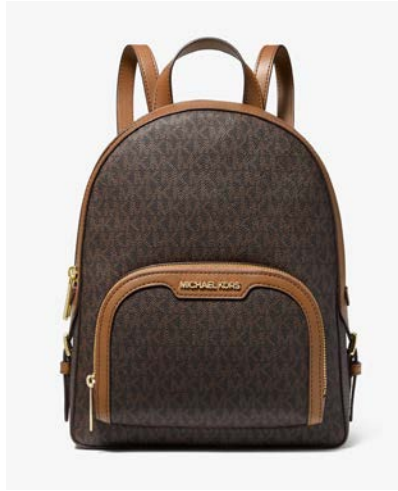

POWDER BLUSH

BROWN

BLACK

MICHAEL KORS O U T L E T

JET SET DOME CROSSBODY

SPECIAL PRICE €99

VANILLA

POWDER BLUSH

MULBERRY

LUGGAGE

BUTTERCUP

RACING GREEN

BROWN/BLACK

BLACK

MICHAEL KORS O U T L E T

JAYCEE BACKPACK

SPECIAL PRICE €129

VANILLA

POWDER BLUSH

BROWN

BLACK

ENJOY UP TO 65% OFF

MICHAEL KORS O U T L E T

KALI TOTE