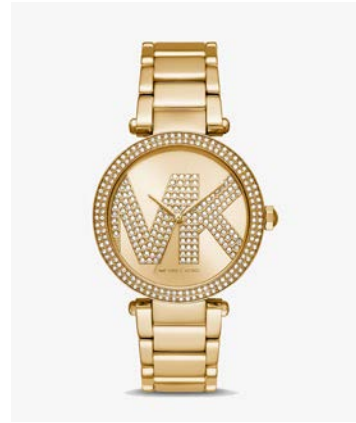

POWDER BLUSH

BROWN

BLACK

MICHAEL KORS O U T L E T

JET SET DOME CROSSBODY

SPECIAL PRICE €99

VANILLA

POWDER BLUSH

SPECIAL PRICE €59

CLASSIC RIB 3 PIECE SET

PEARL GREY

BLACK

CAVIAR MK 3 PIECE SET

DARK CAMEL

MALACHITE GREY

MICHAEL KORS O U T L E T

SPECIAL PRICE €49

SIGNATURE 2 PIECE SET

BLACK

STUDED LOGO 2 PIECE SET

CREAM

BLACK

MICHAEL KORS O U T L E T

PARKER WATCH

SPECIAL PRICE €99

SILVER

ROSEGOLD

GOLD

SILVER

ROSEGOLD

GOLD