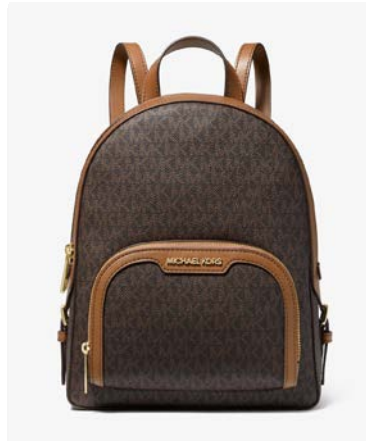

POWDER BLUSH

BROWN

BLACK

MICHAEL KORS O U T L E T

JET SET DOME CROSSBODY

SPECIAL PRICE €99

VANILLA

POWDER BLUSH

MULBERRY

LUGGAGE

BUTTERCUP

RACING GREEN

BROWN/BLACK

BLACK

MICHAEL KORS O U T L E T

JAYCEE BACKPACK

SPECIAL PRICE €129

VANILLA

POWDER BLUSH

BROWN

BLACK

ENJOY UP TO 65% OFF

MICHAEL KORS O U T L E T

KALI TOTE