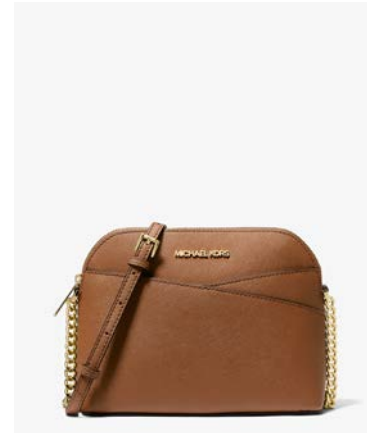

VANILLA

LUGGAGE

BROWN

BLACK

MICHAEL KORS O U T L E T

TEAGAN SATCHEL
+ LARGE CONTINENTAL WALLET

COMBO PRICE €199

VANILLA

POWDER BLUSH

BROWN

BLACK

MICHAEL KORS O U T L E T

JET SET DOME CROSSBODY

SPECIAL PRICE €99

VANILLA

POWDER BLUSH

MULBERRY

LUGGAGE

BUTTERCUP

RACING GREEN

BROWN/BLACK

BLACK

MICHAEL KORS O U T L E T

JAYCEE BACKPACK

SPECIAL PRICE €129

VANILLA

POWDER BLUSH

BROWN

BLACK

ENJOY UP TO 65% OFF

MICHAEL KORS O U T L E T

KALI TOTE