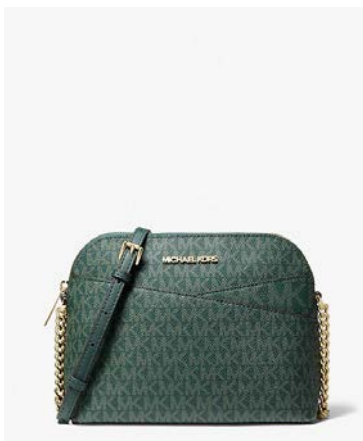

VANILLA

LUGGAGE

BROWN

BLACK

MICHAEL KORS O U T L E T

TEAGAN SATCHEL
+ LARGE CONTINENTAL WALLET

COMBO PRICE €199

VANILLA

POWDER BLUSH

BROWN

BLACK

MICHAEL KORS O U T L E T

JET SET DOME CROSSBODY

SPECIAL PRICE €99

VANILLA

POWDER BLUSH

MULBERRY

LUGGAGE

BUTTERCUP

RACING GREEN

BROWN/BLACK

BLACK

MICHAEL KORS O U T L E T

JAYCEE BACKPACK

SPECIAL PRICE €129

VANILLA

POWDER BLUSH

BROWN

BLACK

ENJOY UP TO 65% OFF

MICHAEL KORS O U T L E T

KALI TOTE