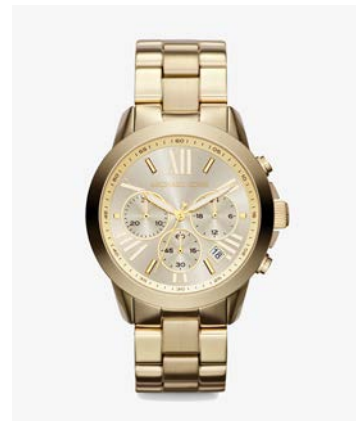

SPECIAL PRICE €49

SIGNATURE 2 PIECE SET

BLACK

STUDED LOGO 2 PIECE SET

CREAM

BLACK

MICHAEL KORS O U T L E T

PARKER WATCH

SPECIAL PRICE €99

SILVER

ROSEGOLD

GOLD

SILVER

ROSEGOLD

GOLD