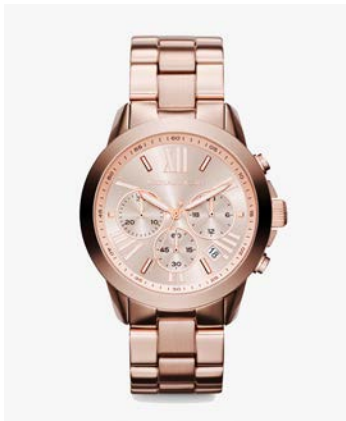

SPECIAL PRICE €49

SIGNATURE 2 PIECE SET

BLACK

STUDED LOGO 2 PIECE SET

CREAM

BLACK

MICHAEL KORS O U T L E T

PARKER WATCH

SPECIAL PRICE €99

SILVER

ROSEGOLD

GOLD

SILVER

ROSEGOLD

GOLD