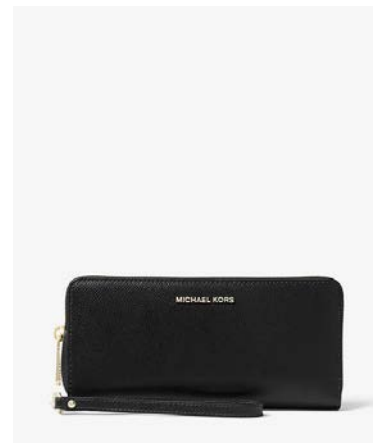

BLACK FRIDAY

MICHAEL KORS
O U T L E T

ENJOY UP TO 65% OFF

*EXCLUSIONS APPLY

MICHAEL KORS O U T L E T

+

MERCER MESSENGER
+ LARGE PHONE CASE WALLET

COMBO PRICE €159

VANILLA

LUGGAGE

BROWN

BLACK

MICHAEL KORS O U T L E T

TEAGAN SATCHEL
+ LARGE CONTINENTAL WALLET

COMBO PRICE €199

VANILLA

POWDER BLUSH

BROWN

BLACK

MICHAEL KORS O U T L E T

JET SET DOME CROSSBODY

SPECIAL PRICE €99

VANILLA

POWDER BLUSH

SPECIAL PRICE €129

VANILLA

POWDER BLUSH

BROWN

BLACK

ENJOY UP TO 65% OFF

MICHAEL KORS O U T L E T

KALI TOTE