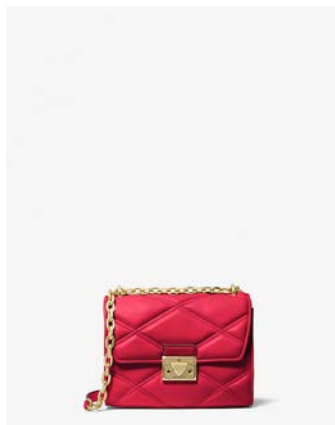

MICHAEL KORS

**SUMMER
PROMOTION**

*TERMS & CONDITIONS APPLY

MICHAEL KORS

ADDITIONAL COLOURS AND STYLES AVAILABLE IN STORE

SHEILA SACHEL
WAS €545 NOW €149

CIRCLE LOGO NECKLACE
WAS €159 NOW €39

SHEILA SACHEL
WAS €545 NOW €149

MEDIUM DOME CROSSBODY
WAS €375 NOW €119

CORFU SUNGLASSES
WAS €165 NOW €69

LARGE TRAVEL CONTINENTAL
WAS €250 NOW €79

SADLER WEDGE
WAS €195 NOW €79

PALM MIDI DRESS
WAS €325 NOW €109

BEDFORD FLIP FLOP
WAS €135 NOW €49

MICHAEL KORS

ADDITIONAL COLOURS AND STYLES AVAILABLE IN STORE

SERENA FLAP SHOULDER
WAS €545 NOW €169

SERENA FLAP SHOULDER
WAS €545 NOW €169

SERENA FLAP SHOULDER
WAS €545 NOW €169

SERENA SATCHEL
WAS €545 NOW €149

SERENA SATCHEL
WAS €545 NOW €149

SERENA SATCHEL
WAS €545 NOW €149

CORA HOBO SHOULDER
WAS €545 NOW €169

JET SET FRONT ZIP TOTE
WAS €495 NOW €149

CORA HOBO SHOULDER
WAS €545 NOW €169

MICHAEL KORS

ADDITIONAL COLOURS AND STYLES AVAILABLE IN STORE