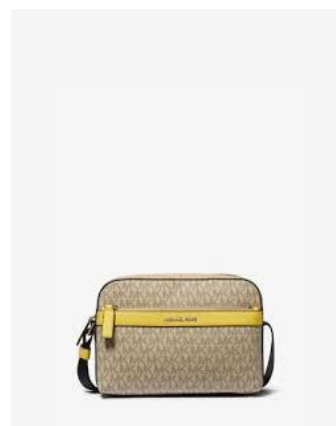

SERENA CROSSBODY
WAS €425 NOW €119

TEAGEN BUCKET SHOULDER
WAS €450 NOW €79

PASSPORT HOLDER AND TAG
WAS €250 NOW €59

MICHAEL KORS

ADDITIONAL COLOURS AND STYLES AVAILABLE IN STORE

UTILITY BACKPACK
WAS €495 NOW €229

3 IN 1 WALLET BOX SET
WAS €195 NOW €49

UTILITY BACKPACK
WAS €495 NOW €229

UTILITY CROSSBODY
WAS €300 NOW €129

TALL CARD CASE
WAS €95 NOW €29

UTILITY CROSSBODY
WAS €300 NOW €129

TOP ZIP TOILETRY KIT
WAS €148 NOW €49