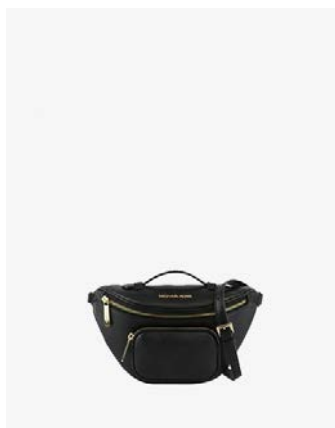

MICHAEL KORS

ADDITIONAL COLOURS AND STYLES AVAILABLE IN STORE

SERENA FLAP SHOULDER
WAS €545 NOW €169

SERENA FLAP SHOULDER
WAS €545 NOW €169

SERENA FLAP SHOULDER
WAS €545 NOW €169

SERENA SATCHEL
WAS €545 NOW €149

SERENA SATCHEL
WAS €545 NOW €149

SERENA SATCHEL
WAS €545 NOW €149

CORA HOBO SHOULDER
WAS €545 NOW €169

JET SET FRONT ZIP TOTE
WAS €495 NOW €149

CORA HOBO SHOULDER
WAS €545 NOW €169

MICHAEL KORS

ADDITIONAL COLOURS AND STYLES AVAILABLE IN STORE

PEN CASE WITH NOTEBOOK
WAS €250 NOW €59

ERIN WAISTPACK
WAS €350 NOW €99

JET SET TRAVEL POUCH
WAS €125 NOW €39

JET SET LARGE TRIFOLD
WAS €300 NOW €79

ROSE CROSSBODY
WAS €545 NOW €180

MEDIUM CARD CASE
WAS €150 NOW €49

SERENA CROSSBODY
WAS €425 NOW €119

TEAGEN BUCKET SHOULDER
WAS €450 NOW €79

PASSPORT HOLDER AND TAG
WAS €250 NOW €59

MICHAEL KORS

ADDITIONAL COLOURS AND STYLES AVAILABLE IN STORE

UTILITY BACKPACK
WAS €495 NOW €229