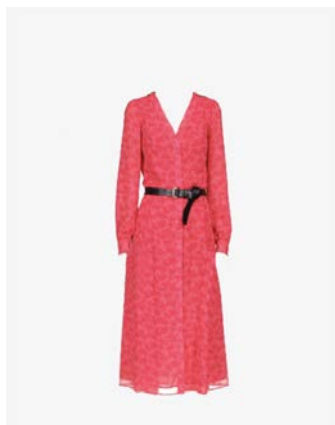

MEDIUM DOME CROSSBODY
WAS €375 NOW €119

CORFU SUNGLASSES
WAS €165 NOW €69

LARGE TRAVEL CONTINENTAL
WAS €250 NOW €79

SADLER WEDGE
WAS €195 NOW €79

PALM MIDI DRESS
WAS €325 NOW €109

BEDFORD FLIP FLOP
WAS €135 NOW €49

MICHAEL KORS

ADDITIONAL COLOURS AND STYLES AVAILABLE IN STORE

SERENA FLAP SHOULDER
WAS €545 NOW €169

SERENA FLAP SHOULDER
WAS €545 NOW €169

SERENA FLAP SHOULDER
WAS €545 NOW €169

SERENA SATCHEL
WAS €545 NOW €149