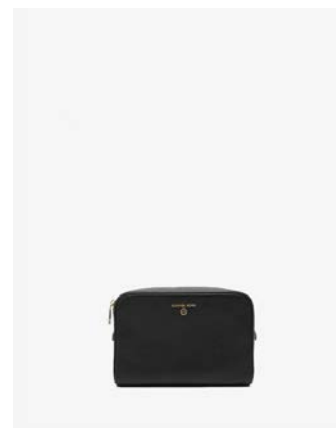

MICHAEL KORS

ADDITIONAL COLOURS AND STYLES AVAILABLE IN STORE

SERENA FLAP SHOULDER
WAS €545 NOW €169

SERENA FLAP SHOULDER
WAS €545 NOW €169

SERENA FLAP SHOULDER
WAS €545 NOW €169

SERENA SATCHEL
WAS €545 NOW €149

SERENA SATCHEL
WAS €545 NOW €149

SERENA SATCHEL
WAS €545 NOW €149

CORA HOBO SHOULDER
WAS €545 NOW €169

JET SET FRONT ZIP TOTE
WAS €495 NOW €149

CORA HOBO SHOULDER
WAS €545 NOW €169

MICHAEL KORS

ADDITIONAL COLOURS AND STYLES AVAILABLE IN STORE

PEN CASE WITH NOTEBOOK
WAS €250 NOW €59

ERIN WAISTPACK
WAS €350 NOW €99

JET SET TRAVEL POUCH
WAS €125 NOW €39

JET SET LARGE TRIFOLD
WAS €300 NOW €79

ROSE CROSSBODY
WAS €545 NOW €180

MEDIUM CARD CASE
WAS €150 NOW €49