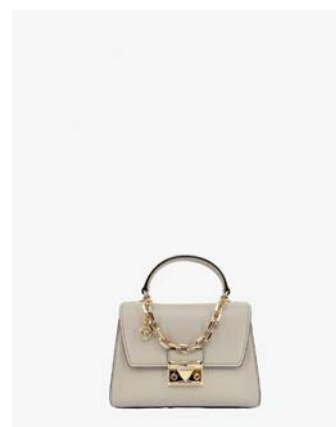

MEDIUM DOME CROSSBODY
WAS €375 NOW €119

CORFU SUNGLASSES
WAS €165 NOW €69

LARGE TRAVEL CONTINENTAL
WAS €250 NOW €79

SADLER WEDGE
WAS €195 NOW €79

PALM MIDI DRESS
WAS €325 NOW €109

BEDFORD FLIP FLOP
WAS €135 NOW €49

MICHAEL KORS

ADDITIONAL COLOURS AND STYLES AVAILABLE IN STORE

SERENA FLAP SHOULDER
WAS €545 NOW €169

SERENA FLAP SHOULDER
WAS €545 NOW €169

SERENA FLAP SHOULDER
WAS €545 NOW €169

SERENA SATCHEL
WAS €545 NOW €149

SERENA SATCHEL
WAS €545 NOW €149

SERENA SATCHEL
WAS €545 NOW €149

CORA HOBO SHOULDER
WAS €545 NOW €169

JET SET FRONT ZIP TOTE
WAS €495 NOW €149

CORA HOBO SHOULDER
WAS €545 NOW €169

MICHAEL KORS

ADDITIONAL COLOURS AND STYLES AVAILABLE IN STORE

PEN CASE WITH NOTEBOOK
WAS €250 NOW €59

ERIN WAISTPACK
WAS €350 NOW €99

JET SET TRAVEL POUCH
WAS €125 NOW €39

JET SET LARGE TRIFOLD
WAS €300 NOW €79

ROSE CROSSBODY
WAS €545 NOW €180

MEDIUM CARD CASE
WAS €150 NOW €49