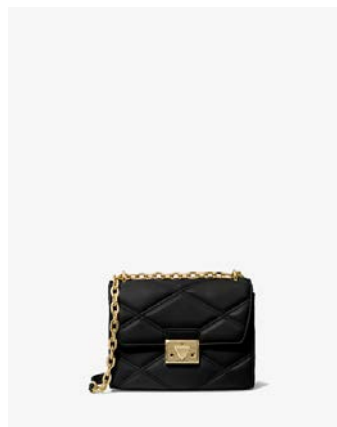

SERENA SATCHEL
WAS €545 NOW €149

SERENA SATCHEL
WAS €545 NOW €149

CORA HOBO SHOULDER
WAS €545 NOW €169

JET SET FRONT ZIP TOTE
WAS €495 NOW €149

CORA HOBO SHOULDER
WAS €545 NOW €169

MICHAEL KORS

ADDITIONAL COLOURS AND STYLES AVAILABLE IN STORE

PEN CASE WITH NOTEBOOK
WAS €250 NOW €59

ERIN WAISTPACK
WAS €350 NOW €99

JET SET TRAVEL POUCH
WAS €125 NOW €39

JET SET LARGE TRIFOLD
WAS €300 NOW €79

ROSE CROSSBODY
WAS €545 NOW €180

MEDIUM CARD CASE
WAS €150 NOW €49

SERENA CROSSBODY
WAS €425 NOW €119

TEAGEN BUCKET SHOULDER
WAS €450 NOW €79

PASSPORT HOLDER AND TAG
WAS €250 NOW €59

MICHAEL KORS

ADDITIONAL COLOURS AND STYLES AVAILABLE IN STORE

UTILITY BACKPACK
WAS €495 NOW €229

3 IN 1 WALLET BOX SET
WAS €195 NOW €49

UTILITY BACKPACK
WAS €495 NOW €229

UTILITY CROSSBODY
WAS €300 NOW €129

TALL CARD CASE
WAS €95 NOW €29

UTILITY CROSSBODY
WAS €300 NOW €129

TOP ZIP TOILETRY KIT
WAS €148 NOW €49