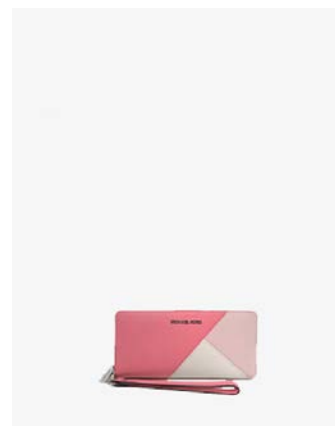

MICHAEL KORS

**SUMMER
PROMOTION**

*TERMS & CONDITIONS APPLY

MICHAEL KORS

ADDITIONAL COLOURS AND STYLES AVAILABLE IN STORE

SHEILA SACHEL
WAS €545 NOW €149

CIRCLE LOGO NECKLACE
WAS €159 NOW €39

SHEILA SACHEL
WAS €545 NOW €149

MEDIUM DOME CROSSBODY
WAS €375 NOW €119

CORFU SUNGLASSES
WAS €165 NOW €69

LARGE TRAVEL CONTINENTAL
WAS €250 NOW €79

SADLER WEDGE
WAS €195 NOW €79

PALM MIDI DRESS
WAS €325 NOW €109

BEDFORD FLIP FLOP
WAS €135 NOW €49

MICHAEL KORS

ADDITIONAL COLOURS AND STYLES AVAILABLE IN STORE

SERENA FLAP SHOULDER
WAS €545 NOW €169

SERENA FLAP SHOULDER
WAS €545 NOW €169

SERENA FLAP SHOULDER
WAS €545 NOW €169

SERENA SATCHEL
WAS €545 NOW €149