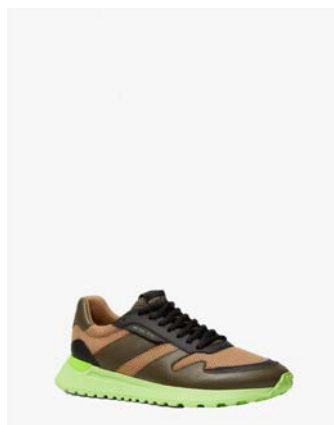

3 IN 1 WALLET BOX SET
WAS €195 NOW €49

UTILITY BACKPACK
WAS €495 NOW €229

UTILITY CROSSBODY
WAS €300 NOW €129

TALL CARD CASE
WAS €95 NOW €29

UTILITY CROSSBODY
WAS €300 NOW €129

TOP ZIP TOILETRY KIT
WAS €148 NOW €49