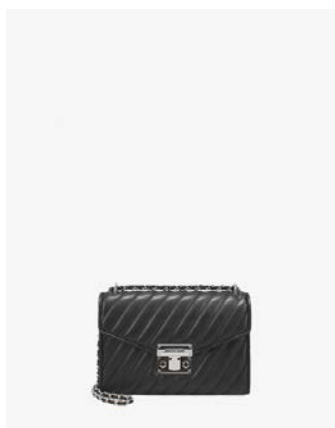

SERENA SATCHEL
WAS €545 NOW €149

SERENA SATCHEL
WAS €545 NOW €149

CORA HOBO SHOULDER
WAS €545 NOW €169

JET SET FRONT ZIP TOTE
WAS €495 NOW €149

CORA HOBO SHOULDER
WAS €545 NOW €169

MICHAEL KORS

ADDITIONAL COLOURS AND STYLES AVAILABLE IN STORE

PEN CASE WITH NOTEBOOK
WAS €250 NOW €59

ERIN WAISTPACK
WAS €350 NOW €99

JET SET TRAVEL POUCH
WAS €125 NOW €39

JET SET LARGE TRIFOLD
WAS €300 NOW €79

ROSE CROSSBODY
WAS €545 NOW €180

MEDIUM CARD CASE
WAS €150 NOW €49

SERENA CROSSBODY
WAS €425 NOW €119

TEAGEN BUCKET SHOULDER
WAS €450 NOW €79

PASSPORT HOLDER AND TAG
WAS €250 NOW €59

MICHAEL KORS

ADDITIONAL COLOURS AND STYLES AVAILABLE IN STORE

UTILITY BACKPACK
WAS €495 NOW €229

3 IN 1 WALLET BOX SET
WAS €195 NOW €49

UTILITY BACKPACK
WAS €495 NOW €229

UTILITY CROSSBODY
WAS €300 NOW €129

TALL CARD CASE
WAS €95 NOW €29

UTILITY CROSSBODY
WAS €300 NOW €129

TOP ZIP TOILETRY KIT
WAS €148 NOW €49