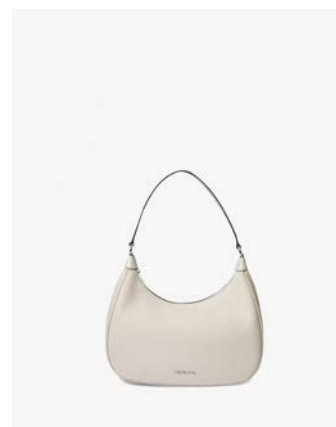

MICHAEL KORS

ADDITIONAL COLOURS AND STYLES AVAILABLE IN STORE

SERENA FLAP SHOULDER
WAS €545 NOW €169

SERENA FLAP SHOULDER
WAS €545 NOW €169

SERENA FLAP SHOULDER
WAS €545 NOW €169

SERENA SATCHEL
WAS €545 NOW €149

SERENA SATCHEL
WAS €545 NOW €149

SERENA SATCHEL
WAS €545 NOW €149

CORA HOBO SHOULDER
WAS €545 NOW €169

JET SET FRONT ZIP TOTE
WAS €495 NOW €149

CORA HOBO SHOULDER
WAS €545 NOW €169

MICHAEL KORS

ADDITIONAL COLOURS AND STYLES AVAILABLE IN STORE

PEN CASE WITH NOTEBOOK
WAS €250 NOW €59

ERIN WAISTPACK
WAS €350 NOW €99

JET SET TRAVEL POUCH
WAS €125 NOW €39

JET SET LARGE TRIFOLD
WAS €300 NOW €79

ROSE CROSSBODY
WAS €545 NOW €180

MEDIUM CARD CASE
WAS €150 NOW €49