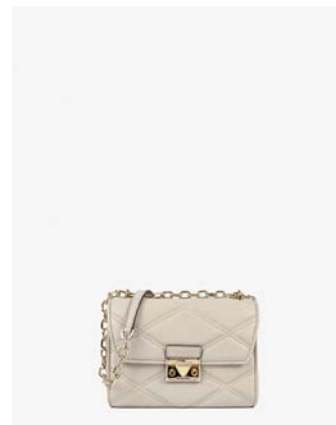

MEDIUM DOME CROSSBODY
WAS €375 NOW €119

CORFU SUNGLASSES
WAS €165 NOW €69

LARGE TRAVEL CONTINENTAL
WAS €250 NOW €79

SADLER WEDGE
WAS €195 NOW €79

PALM MIDI DRESS
WAS €325 NOW €109

BEDFORD FLIP FLOP
WAS €135 NOW €49

MICHAEL KORS

ADDITIONAL COLOURS AND STYLES AVAILABLE IN STORE

SERENA FLAP SHOULDER
WAS €545 NOW €169

SERENA FLAP SHOULDER
WAS €545 NOW €169

SERENA FLAP SHOULDER
WAS €545 NOW €169

SERENA SATCHEL
WAS €545 NOW €149

SERENA SATCHEL
WAS €545 NOW €149

SERENA SATCHEL
WAS €545 NOW €149

CORA HOBO SHOULDER
WAS €545 NOW €169

JET SET FRONT ZIP TOTE
WAS €495 NOW €149

CORA HOBO SHOULDER
WAS €545 NOW €169

MICHAEL KORS

ADDITIONAL COLOURS AND STYLES AVAILABLE IN STORE

PEN CASE WITH NOTEBOOK
WAS €250 NOW €59

ERIN WAISTPACK
WAS €350 NOW €99

JET SET TRAVEL POUCH
WAS €125 NOW €39

JET SET LARGE TRIFOLD
WAS €300 NOW €79

ROSE CROSSBODY
WAS €545 NOW €180

MEDIUM CARD CASE
WAS €150 NOW €49