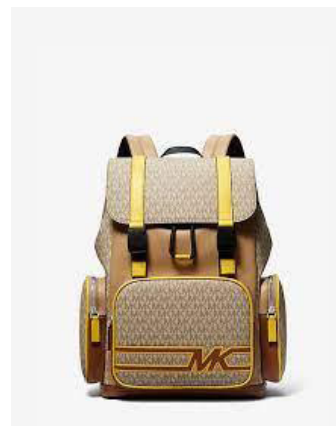

PEN CASE WITH NOTEBOOK
WAS €250 NOW €59

ERIN WAISTPACK
WAS €350 NOW €99

JET SET TRAVEL POUCH
WAS €125 NOW €39

JET SET LARGE TRIFOLD
WAS €300 NOW €79

ROSE CROSSBODY
WAS €545 NOW €180

MEDIUM CARD CASE
WAS €150 NOW €49

SERENA CROSSBODY
WAS €425 NOW €119

TEAGEN BUCKET SHOULDER
WAS €450 NOW €79

PASSPORT HOLDER AND TAG
WAS €250 NOW €59

MICHAEL KORS

ADDITIONAL COLOURS AND STYLES AVAILABLE IN STORE

UTILITY BACKPACK
WAS €495 NOW €229

3 IN 1 WALLET BOX SET
WAS €195 NOW €49

UTILITY BACKPACK
WAS €495 NOW €229

UTILITY CROSSBODY
WAS €300 NOW €129

TALL CARD CASE
WAS €95 NOW €29

UTILITY CROSSBODY
WAS €300 NOW €129

TOP ZIP TOILETRY KIT
WAS €148 NOW €49