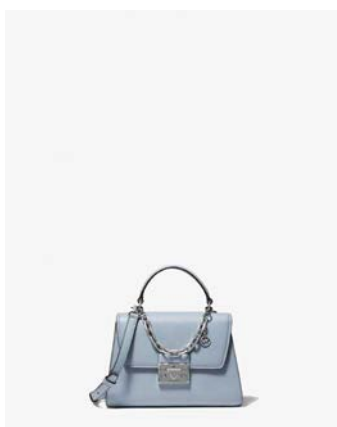

MEDIUM DOME CROSSBODY
WAS €375 NOW €119

CORFU SUNGLASSES
WAS €165 NOW €69

LARGE TRAVEL CONTINENTAL
WAS €250 NOW €79

SADLER WEDGE
WAS €195 NOW €79

PALM MIDI DRESS
WAS €325 NOW €109

BEDFORD FLIP FLOP
WAS €135 NOW €49

MICHAEL KORS

ADDITIONAL COLOURS AND STYLES AVAILABLE IN STORE

SERENA FLAP SHOULDER
WAS €545 NOW €169

SERENA FLAP SHOULDER
WAS €545 NOW €169

SERENA FLAP SHOULDER
WAS €545 NOW €169

SERENA SATCHEL
WAS €545 NOW €149

SERENA SATCHEL
WAS €545 NOW €149

SERENA SATCHEL
WAS €545 NOW €149

CORA HOBO SHOULDER
WAS €545 NOW €169

JET SET FRONT ZIP TOTE
WAS €495 NOW €149

CORA HOBO SHOULDER
WAS €545 NOW €169

MICHAEL KORS

ADDITIONAL COLOURS AND STYLES AVAILABLE IN STORE

PEN CASE WITH NOTEBOOK
WAS €250 NOW €59

ERIN WAISTPACK
WAS €350 NOW €99

JET SET TRAVEL POUCH
WAS €125 NOW €39

JET SET LARGE TRIFOLD
WAS €300 NOW €79

ROSE CROSSBODY
WAS €545 NOW €180

MEDIUM CARD CASE
WAS €150 NOW €49