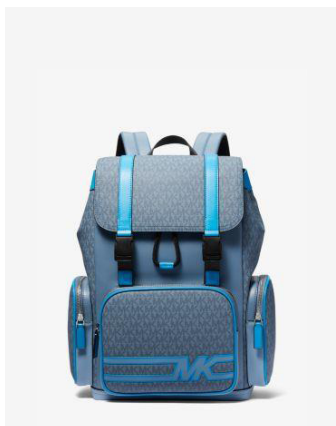

PEN CASE WITH NOTEBOOK
WAS €250 NOW €59

ERIN WAISTPACK
WAS €350 NOW €99

JET SET TRAVEL POUCH
WAS €125 NOW €39

JET SET LARGE TRIFOLD
WAS €300 NOW €79

ROSE CROSSBODY
WAS €545 NOW €180

MEDIUM CARD CASE
WAS €150 NOW €49

SERENA CROSSBODY
WAS €425 NOW €119

TEAGEN BUCKET SHOULDER
WAS €450 NOW €79

PASSPORT HOLDER AND TAG
WAS €250 NOW €59

MICHAEL KORS

ADDITIONAL COLOURS AND STYLES AVAILABLE IN STORE

UTILITY BACKPACK
WAS €495 NOW €229

3 IN 1 WALLET BOX SET
WAS €195 NOW €49

UTILITY BACKPACK
WAS €495 NOW €229

UTILITY CROSSBODY
WAS €300 NOW €129

TALL CARD CASE
WAS €95 NOW €29

UTILITY CROSSBODY
WAS €300 NOW €129

TOP ZIP TOILETRY KIT
WAS €148 NOW €49