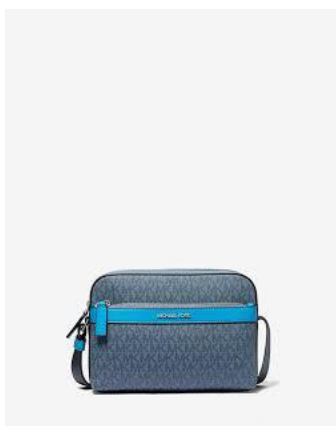

PEN CASE WITH NOTEBOOK
WAS €250 NOW €59

ERIN WAISTPACK
WAS €350 NOW €99

JET SET TRAVEL POUCH
WAS €125 NOW €39

JET SET LARGE TRIFOLD
WAS €300 NOW €79

ROSE CROSSBODY
WAS €545 NOW €180

MEDIUM CARD CASE
WAS €150 NOW €49

SERENA CROSSBODY
WAS €425 NOW €119

TEAGEN BUCKET SHOULDER
WAS €450 NOW €79

PASSPORT HOLDER AND TAG
WAS €250 NOW €59

MICHAEL KORS

ADDITIONAL COLOURS AND STYLES AVAILABLE IN STORE

UTILITY BACKPACK
WAS €495 NOW €229

3 IN 1 WALLET BOX SET
WAS €195 NOW €49

UTILITY BACKPACK
WAS €495 NOW €229

UTILITY CROSSBODY
WAS €300 NOW €129

TALL CARD CASE
WAS €95 NOW €29

UTILITY CROSSBODY
WAS €300 NOW €129

TOP ZIP TOILETRY KIT
WAS €148 NOW €49