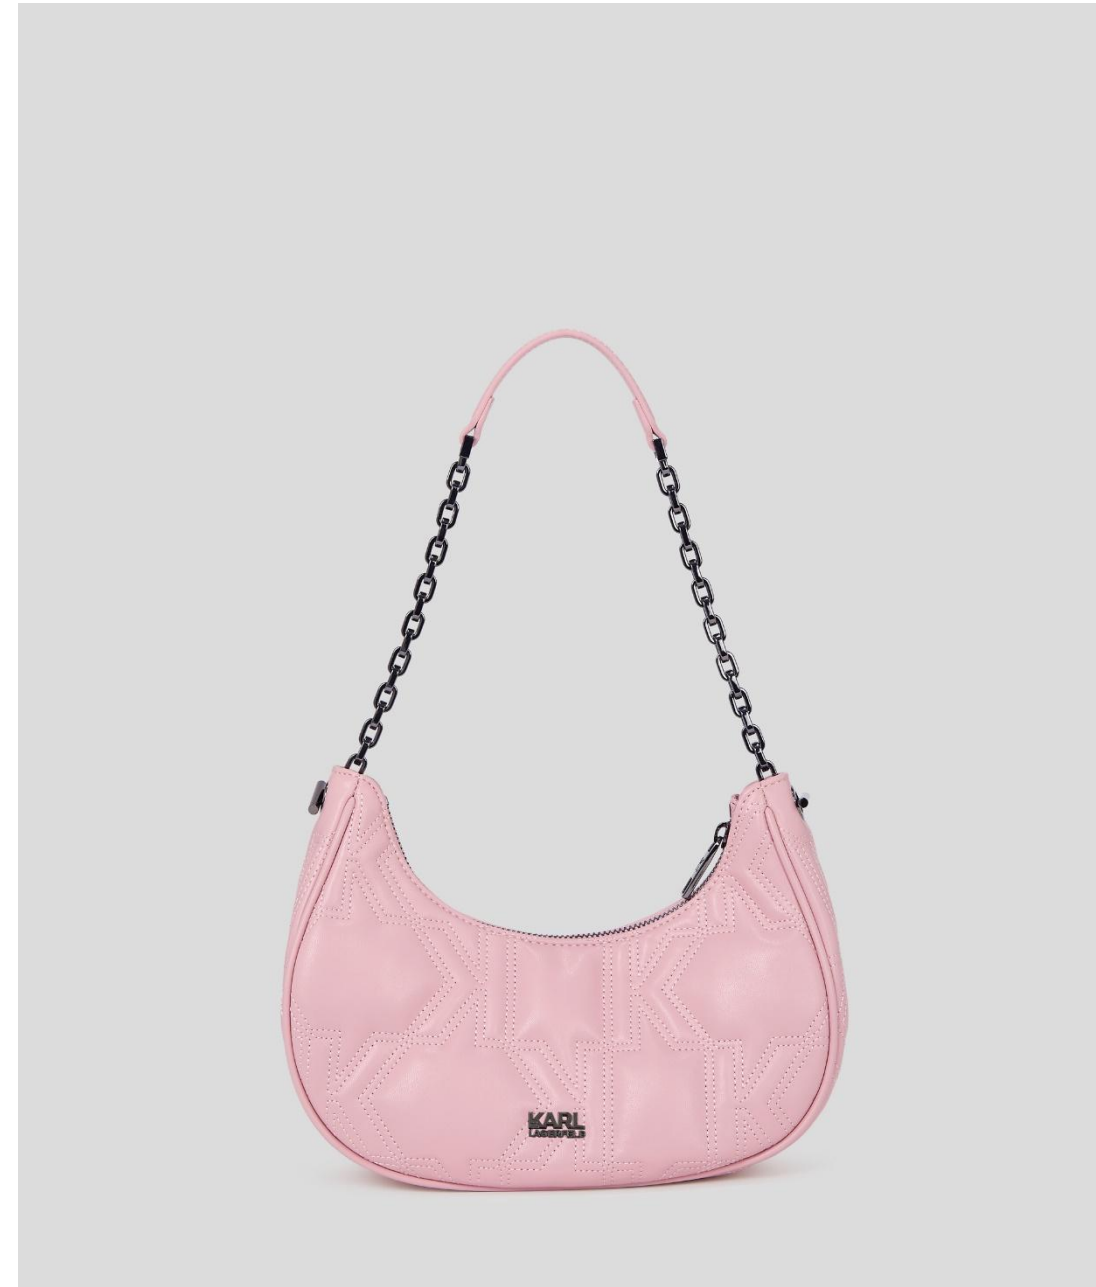

- 4 WOMEN BAGS
- 10 WOMEN SHOES
- 11 MEN SHOES

FRONT

BACK

STYLE NAME: K/STYLE CANVAS MINI SHOPPER
STYLE NUMBER: ARW50009
COLOR: 208 CLEMENTINE, 999 BLACK
RETAIL PRICE: 89€
OUTLET PRICE: 59€

FRONT

BACK

STYLE NAME: K/STYLE CROSSBODY
STYLE NUMBER: ARW30034
COLOR: 208 CLEMENTINE, 999 BLACK
RETAIL PRICE: 259€
OUTLET PRICE: 169€

FRONT

BACK

STYLE NAME: K/KURL HALF MOON BAG
STYLE NUMBER: ARW30031
COLOR: 2AV MEDIUM BLUSH, 999 BLACK
RETAIL PRICE: 289€
OUTLET PRICE: 189€

FRONT

BACK

STYLE NAME: K/PARIS PINS CROSSBODY
STYLE NUMBER: ASW30052
COLOR: 917 BLACK/MULTI
RETAIL PRICE: 239€
OUTLET PRICE: 159€

FRONT

BACK

STYLE NAME: ATHLEISURE CROSSBODY
STYLE NUMBER: ASW30004
COLOR: 1RT CLOUD OFF WHITE, 999 BLACK
RETAIL PRICE: 229€
OUTLET PRICE: 149€

FRONT

BACK

STYLE NAME: K/STYLE BOUCLE CROSSBODY
STYLE NUMBER: ASW30043
COLOR: 900 MULTI
RETAIL PRICE: 269€
OUTLET PRICE: 179€

BACK

STYLE NAME: K/SHOPPER TOTE

STYLE NUMBER: ASW50010

COLOR: 106 NATURAL, 999 BLACK

RETAIL PRICE: 149€

OUTLET PRICE: 99€

FRONT

BACK