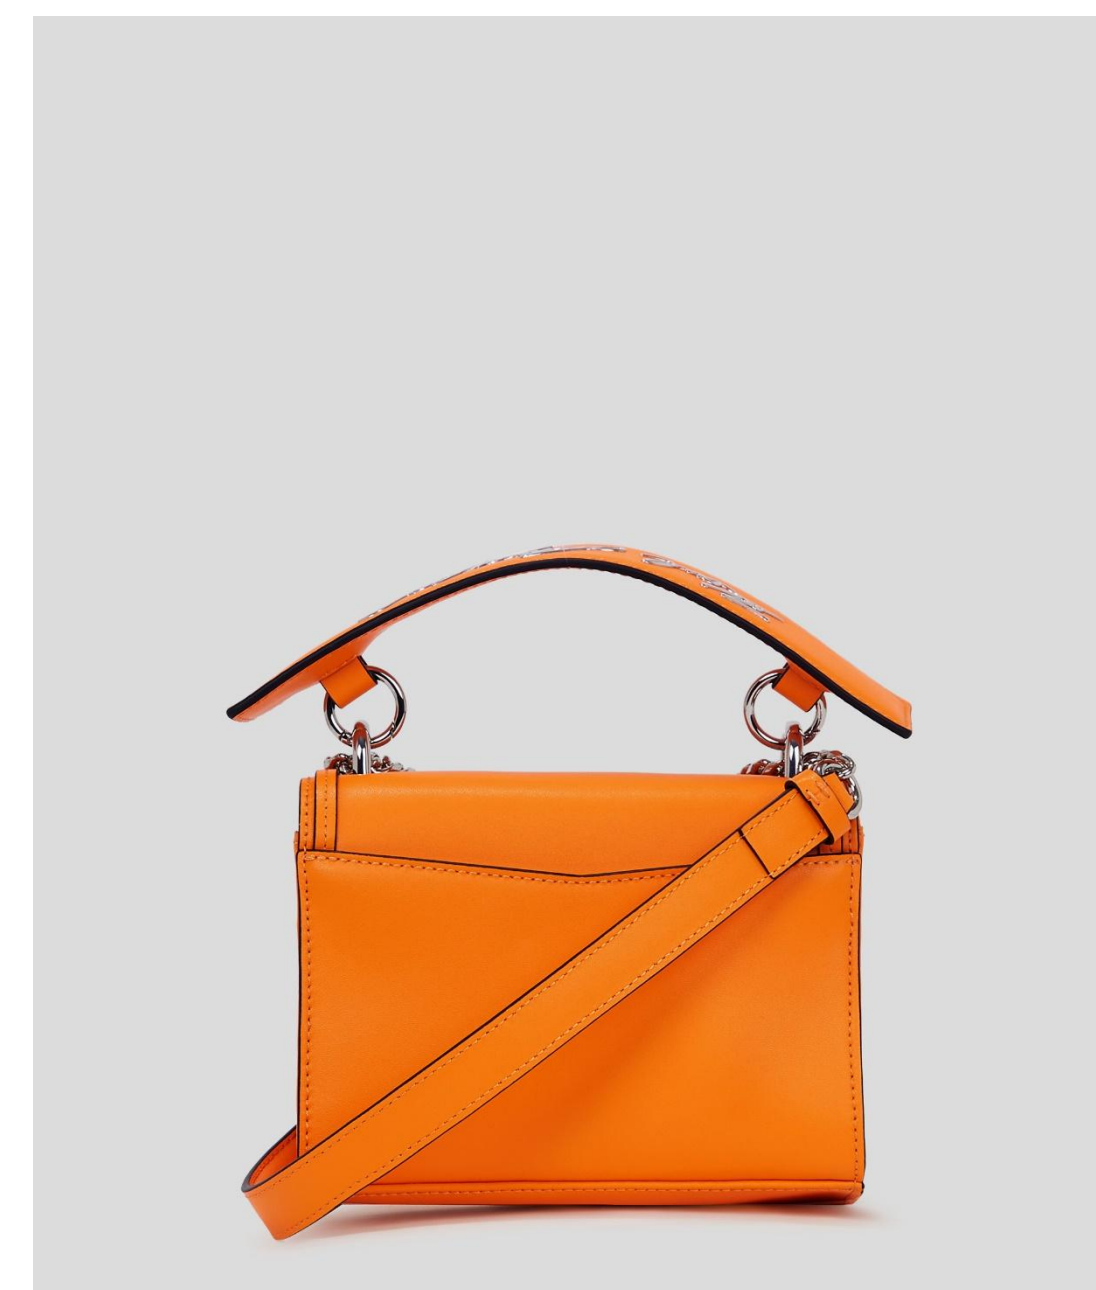

- 4 WOMEN BAGS
- 10 WOMEN SHOES
- 11 MEN SHOES

FRONT

BACK

STYLE NAME: K/STYLE CANVAS MINI SHOPPER
STYLE NUMBER: ARW50009
COLOR: 208 CLEMENTINE, 999 BLACK
RETAIL PRICE: 89€
OUTLET PRICE: 59€

FRONT

BACK

STYLE NAME: K/STYLE CROSSBODY
STYLE NUMBER: ARW30034
COLOR: 208 CLEMENTINE, 999 BLACK
RETAIL PRICE: 259€
OUTLET PRICE: 169€

FRONT

BACK

STYLE NAME: K/KURL HALF MOON BAG
STYLE NUMBER: ARW30031
COLOR: 2AV MEDIUM BLUSH, 999 BLACK
RETAIL PRICE: 289€
OUTLET PRICE: 189€

FRONT

BACK

STYLE NAME: K/PARIS PINS CROSSBODY
STYLE NUMBER: ASW30052
COLOR: 917 BLACK/MULTI
RETAIL PRICE: 239€
OUTLET PRICE: 159€

FRONT

BACK

STYLE NAME: K/KONTRAST CROSSBODY

STYLE NUMBER: ASW30039

COLOR: 110 OFF WHITE, 999 BLACK

RETAIL PRICE: 259€

OUTLET PRICE: 169€

FRONT

BACK

STYLE NAME: K/SHOPPER TOTE

STYLE NUMBER: ASW50010

COLOR: 106 NATURAL, 999 BLACK

RETAIL PRICE: 149€

OUTLET PRICE: 99€

FRONT

BACK