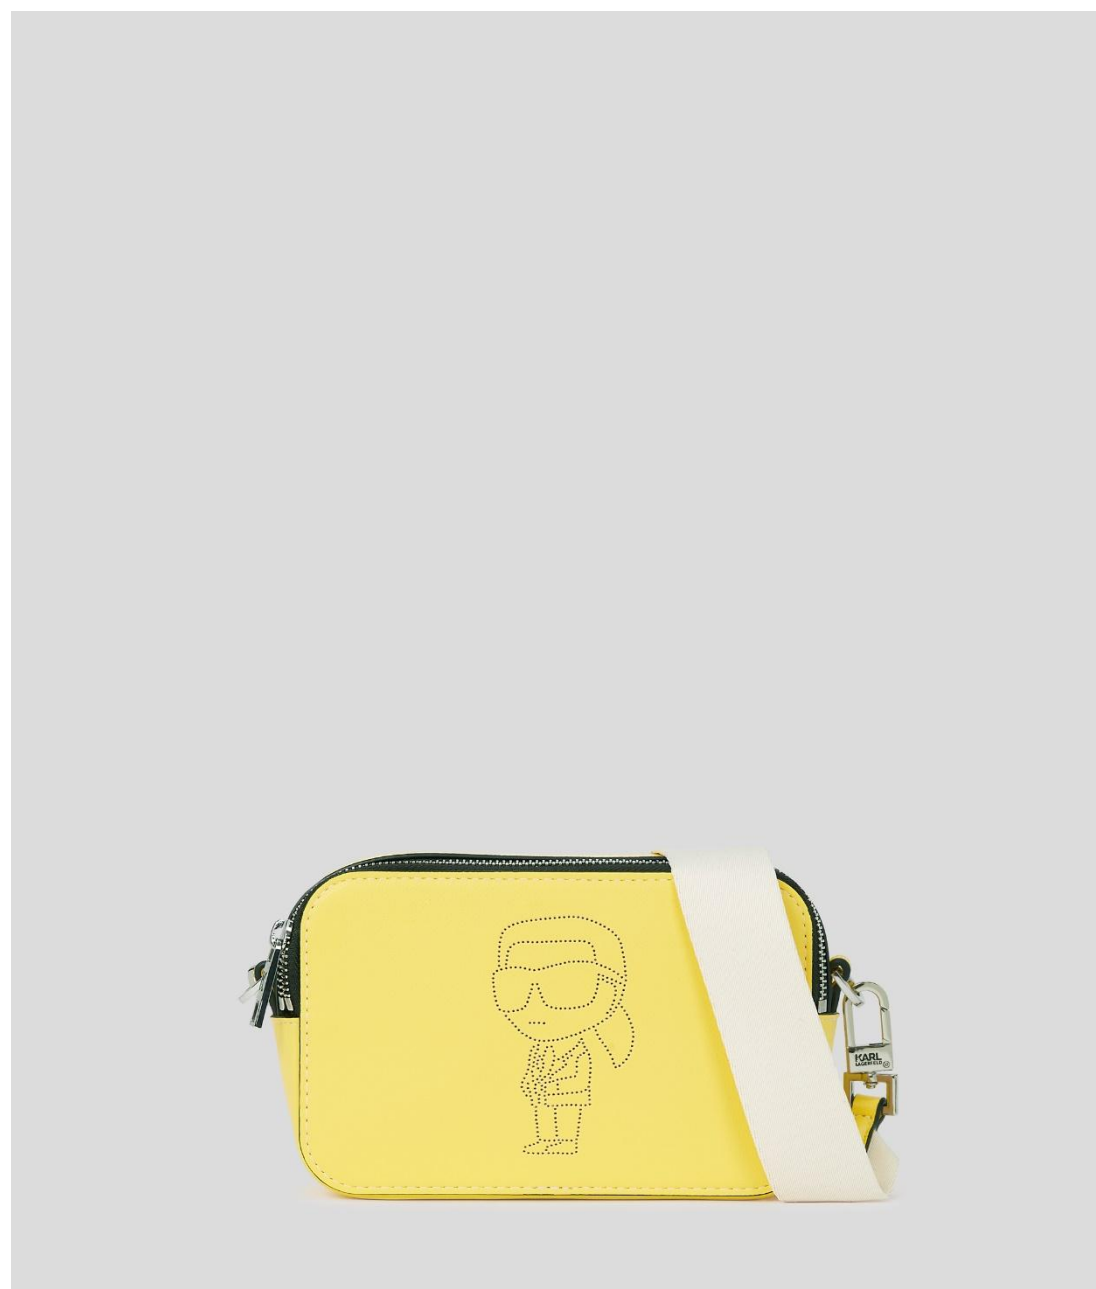

FRONT

BACK

STYLE NAME: K/KONTRAST CROSSBODY

STYLE NUMBER: ASW30039

COLOR: 110 OFF WHITE, 999 BLACK

RETAIL PRICE: 259€

OUTLET PRICE: 169€

FRONT

BACK

STYLE NAME: K/SHOPPER TOTE

STYLE NUMBER: ASW50010

COLOR: 106 NATURAL, 999 BLACK

RETAIL PRICE: 149€

OUTLET PRICE: 99€

FRONT

BACK

STYLE NAME: K/IKON DOTS CAMERA BAG
STYLE NUMBER: ASW30048
COLOR: 218 SMILE YELLOW, 999 BLACK
RETAIL PRICE: 229€
OUTLET PRICE: 149€

FRONT

BACK

STYLE NAME: K/ARROW SMALL TOTE
STYLE NUMBER: ASW30064
COLOR: 215 VIOLETTA, 999 BLACK
RETAIL PRICE: 269€
OUTLET PRICE: 179€

STYLE NAME: KREEPER DENIM SIGNATURE

STYLE NUMBER: KLL94325

SIZES: 35-41

COLOR: 300 DENIM BLUE

RETAIL PRICE: 239€

OUTLET PRICE: 159€

STYLE NAME: KREEPER IKON CHARM

STYLE NUMBER: KLL94323