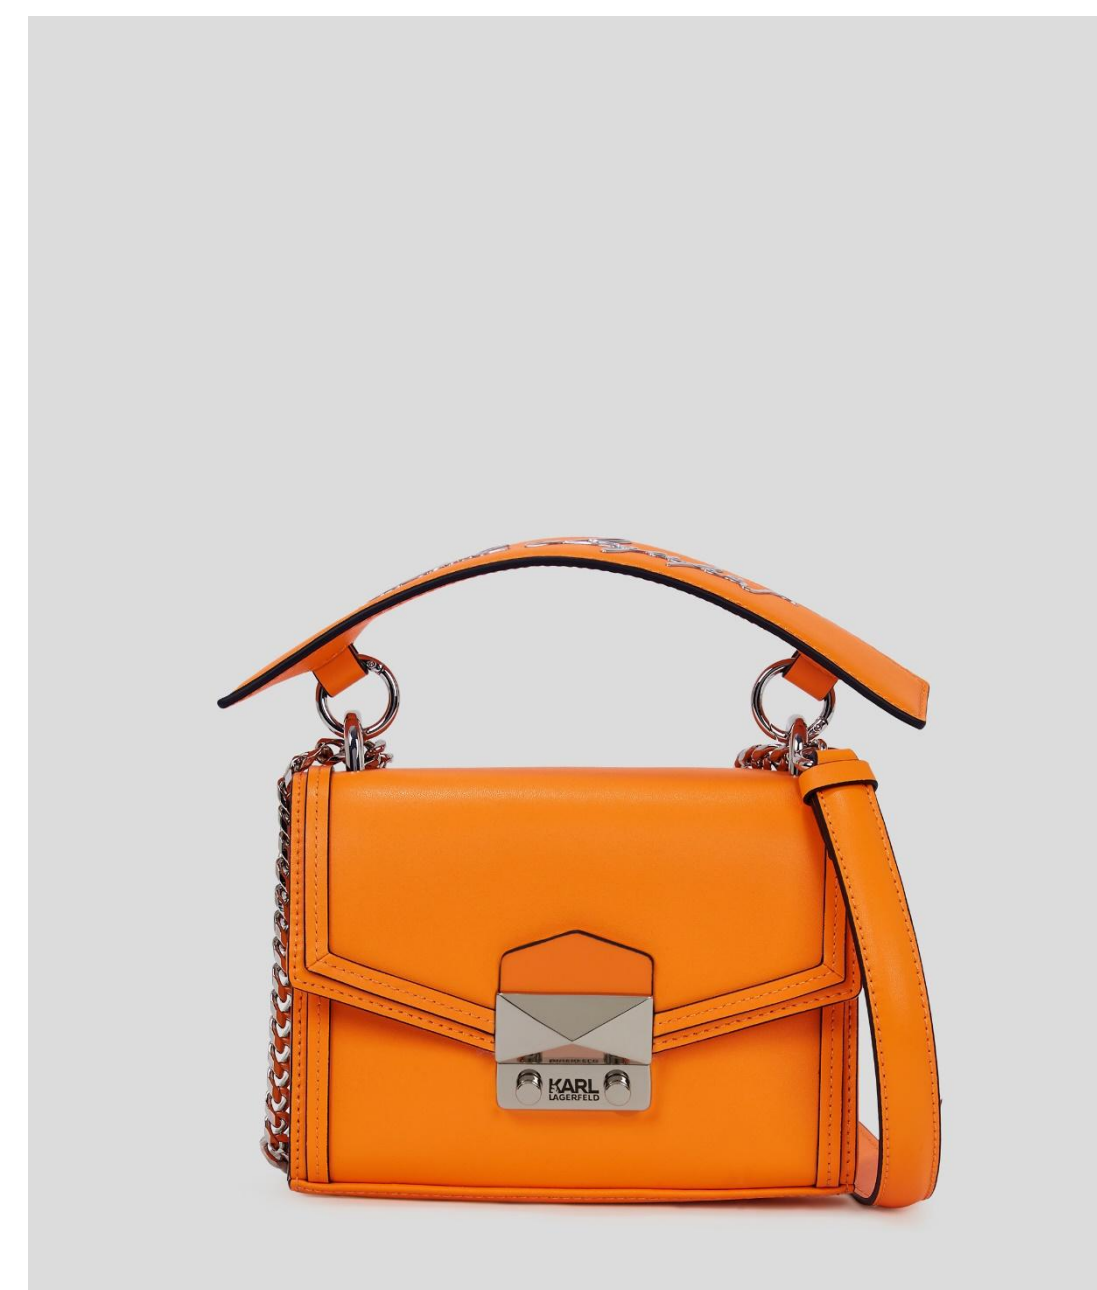

- 4 WOMEN BAGS
- 10 WOMEN SHOES
- 11 MEN SHOES

FRONT

BACK

STYLE NAME: K/STYLE CANVAS MINI SHOPPER
STYLE NUMBER: ARW50009
COLOR: 208 CLEMENTINE, 999 BLACK
RETAIL PRICE: 89€
OUTLET PRICE: 59€

FRONT

BACK

STYLE NAME: K/STYLE CROSSBODY
STYLE NUMBER: ARW30034
COLOR: 208 CLEMENTINE, 999 BLACK
RETAIL PRICE: 259€
OUTLET PRICE: 169€

FRONT

BACK

STYLE NAME: K/KURL HALF MOON BAG
STYLE NUMBER: ARW30031
COLOR: 2AV MEDIUM BLUSH, 999 BLACK
RETAIL PRICE: 289€
OUTLET PRICE: 189€

FRONT

BACK

STYLE NAME: K/PARIS PINS CROSSBODY
STYLE NUMBER: ASW30052
COLOR: 917 BLACK/MULTI
RETAIL PRICE: 239€
OUTLET PRICE: 159€

FRONT

BACK

STYLE NAME: K/KONTRAST CROSSBODY

STYLE NUMBER: ASW30039

COLOR: 110 OFF WHITE, 999 BLACK

RETAIL PRICE: 259€

OUTLET PRICE: 169€

FRONT

BACK

STYLE NAME: K/SHOPPER TOTE

STYLE NUMBER: ASW50010

COLOR: 106 NATURAL, 999 BLACK

RETAIL PRICE: 149€

OUTLET PRICE: 99€

FRONT

BACK