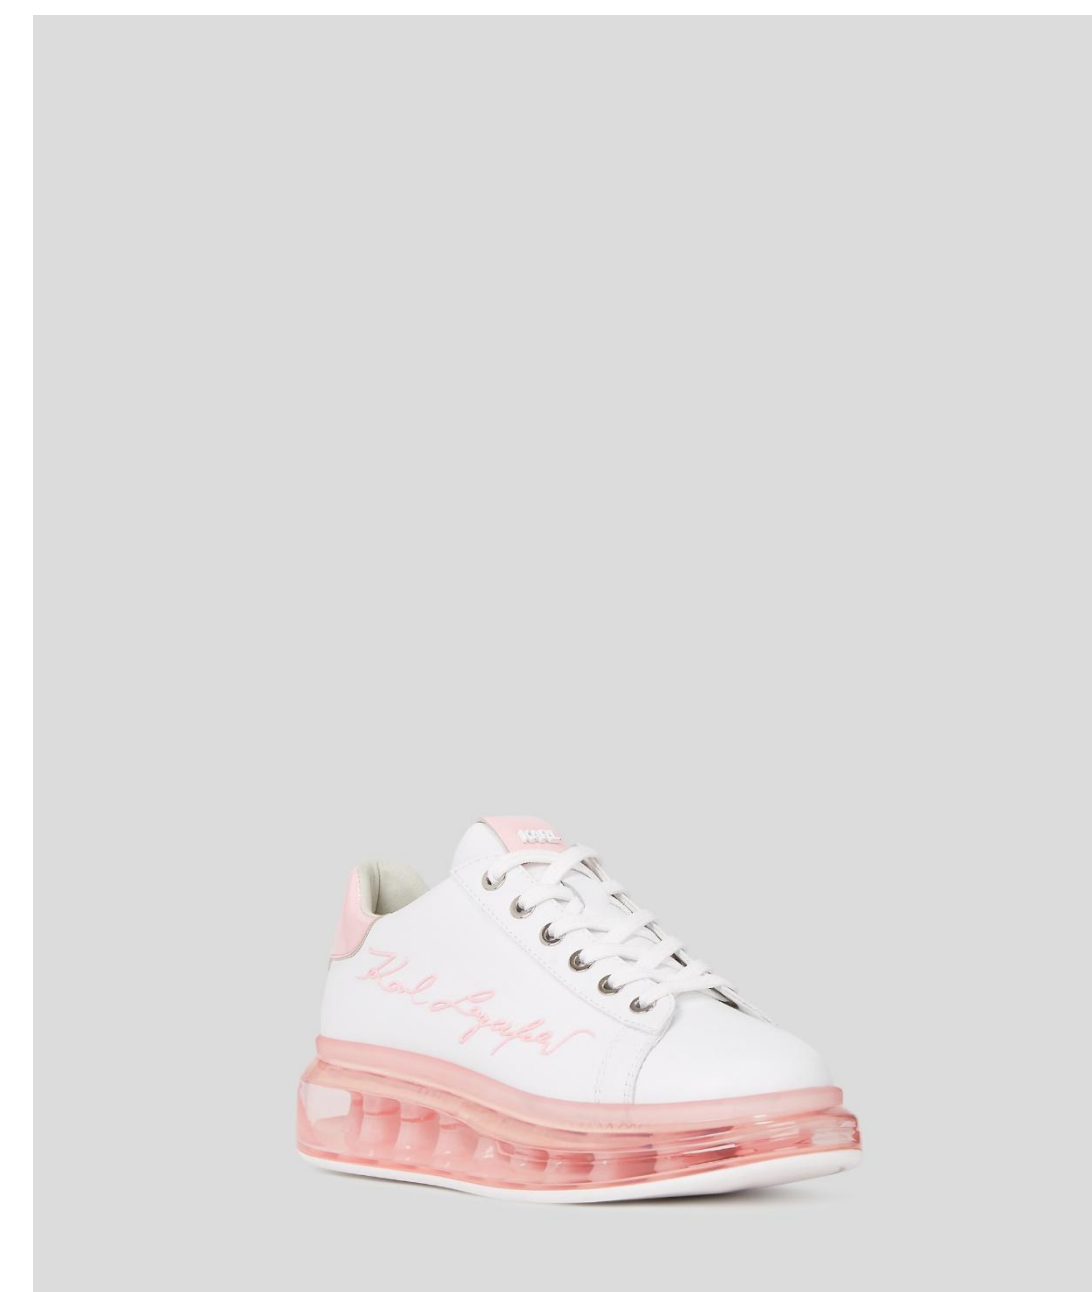

STYLE NAME: KAPRI KUSHION SIGNATURE LO LACE

STYLE NUMBER: KLL96610

SIZES: 35-41

COLOR: 103 WHITE/PINK

RETAIL PRICE: 259€

OUTLET PRICE: 169€