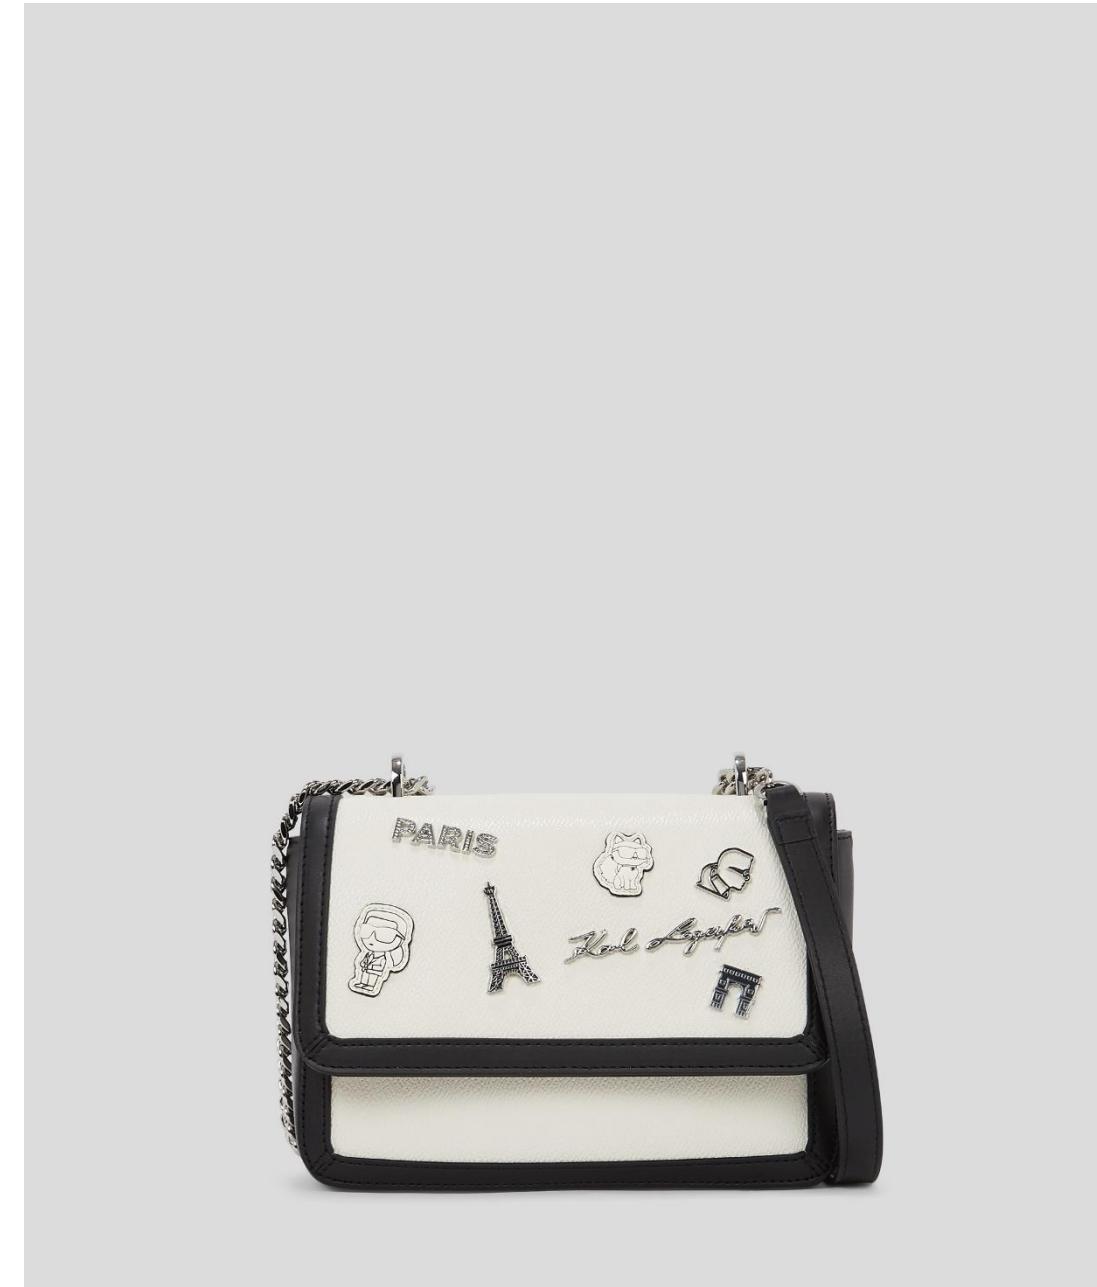

- 4 WOMEN BAGS
- 10 WOMEN SHOES
- 11 MEN SHOES

FRONT

BACK

STYLE NAME: K/STYLE CANVAS MINI SHOPPER
STYLE NUMBER: ARW50009
COLOR: 208 CLEMENTINE, 999 BLACK
RETAIL PRICE: 89€
OUTLET PRICE: 59€

FRONT

BACK

STYLE NAME: K/STYLE CROSSBODY
STYLE NUMBER: ARW30034
COLOR: 208 CLEMENTINE, 999 BLACK
RETAIL PRICE: 259€
OUTLET PRICE: 169€

FRONT

BACK

STYLE NAME: K/KURL HALF MOON BAG
STYLE NUMBER: ARW30031
COLOR: 2AV MEDIUM BLUSH, 999 BLACK
RETAIL PRICE: 289€
OUTLET PRICE: 189€

FRONT

BACK

STYLE NAME: K/PARIS PINS CROSSBODY
STYLE NUMBER: ASW30052
COLOR: 917 BLACK/MULTI
RETAIL PRICE: 239€
OUTLET PRICE: 159€

FRONT

BACK

STYLE NAME: K/KONTRAST CROSSBODY

STYLE NUMBER: ASW30039

COLOR: 110 OFF WHITE, 999 BLACK

RETAIL PRICE: 259€

OUTLET PRICE: 169€

FRONT

BACK

STYLE NAME: K/SHOPPER TOTE

STYLE NUMBER: ASW50010

COLOR: 106 NATURAL, 999 BLACK

RETAIL PRICE: 149€

OUTLET PRICE: 99€

FRONT

BACK