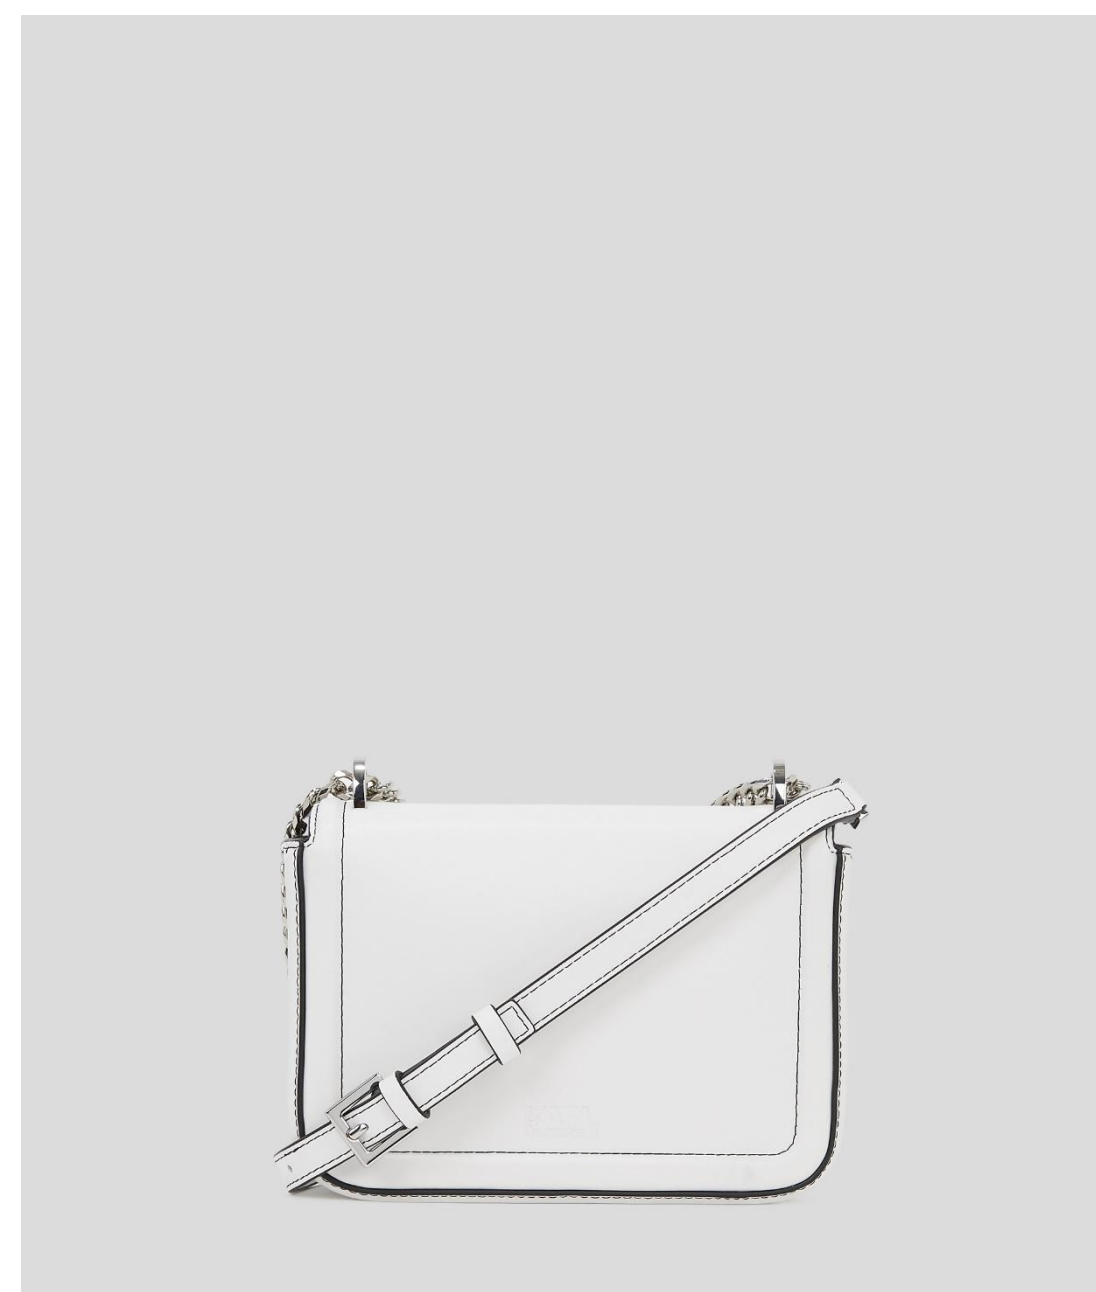

FRONT

BACK

STYLE NAME: K/KURL HALF MOON BAG
STYLE NUMBER: ARW30031
COLOR: 2AV MEDIUM BLUSH, 999 BLACK
RETAIL PRICE: 289€
OUTLET PRICE: 189€

FRONT

BACK

STYLE NAME: K/PARIS PINS CROSSBODY
STYLE NUMBER: ASW30052
COLOR: 917 BLACK/MULTI
RETAIL PRICE: 239€
OUTLET PRICE: 159€

FRONT

BACK

STYLE NAME: ATHLEISURE CROSSBODY
STYLE NUMBER: ASW30004
COLOR: 1RT CLOUD OFF WHITE, 999 BLACK
RETAIL PRICE: 229€
OUTLET PRICE: 149€

FRONT

BACK

STYLE NAME: K/STYLE BOUCLE CROSSBODY
STYLE NUMBER: ASW30043
COLOR: 900 MULTI
RETAIL PRICE: 269€
OUTLET PRICE: 179€

FRONT

BACK

STYLE NAME: K/KONTRAST CROSSBODY

STYLE NUMBER: ASW30039

COLOR: 110 OFF WHITE, 999 BLACK

RETAIL PRICE: 259€

OUTLET PRICE: 169€

FRONT

BACK

STYLE NAME: K/SHOPPER TOTE

STYLE NUMBER: ASW50010

COLOR: 106 NATURAL, 999 BLACK

RETAIL PRICE: 149€

OUTLET PRICE: 99€

FRONT

BACK