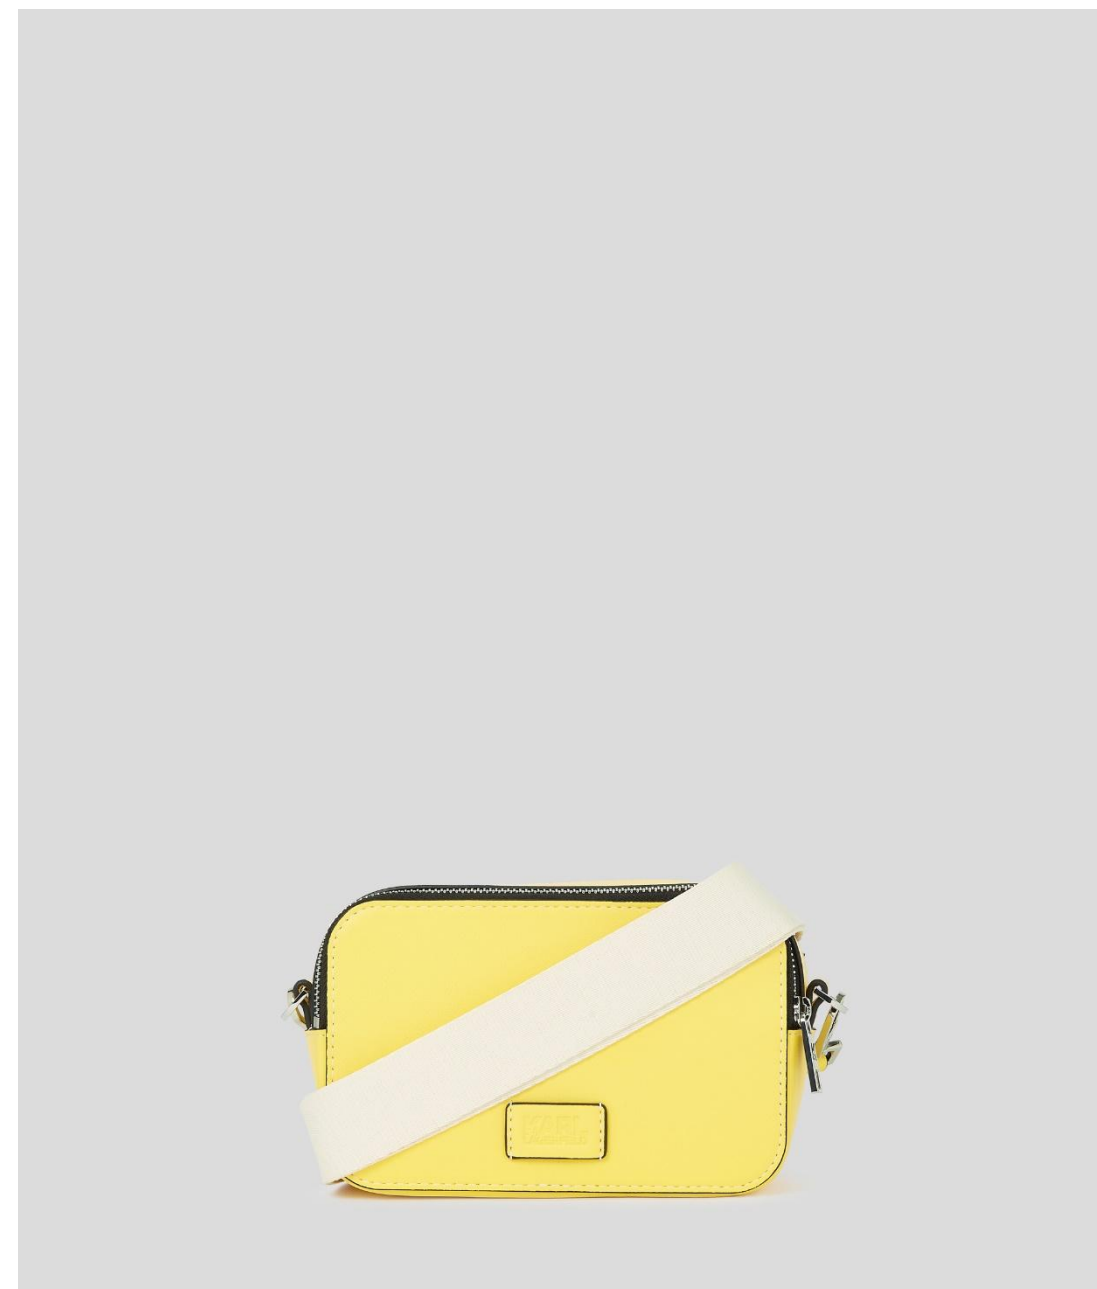

FRONT

BACK

STYLE NAME: K/KONTRAST CROSSBODY

STYLE NUMBER: ASW30039

COLOR: 110 OFF WHITE, 999 BLACK

RETAIL PRICE: 259€

OUTLET PRICE: 169€

FRONT

BACK

STYLE NAME: K/SHOPPER TOTE

STYLE NUMBER: ASW50010

COLOR: 106 NATURAL, 999 BLACK

RETAIL PRICE: 149€

OUTLET PRICE: 99€

FRONT

BACK

STYLE NAME: K/IKON DOTS CAMERA BAG
STYLE NUMBER: ASW30048
COLOR: 218 SMILE YELLOW, 999 BLACK
RETAIL PRICE: 229€
OUTLET PRICE: 149€

FRONT

BACK

STYLE NAME: K/ARROW SMALL TOTE
STYLE NUMBER: ASW30064
COLOR: 215 VIOLETTA, 999 BLACK
RETAIL PRICE: 269€
OUTLET PRICE: 179€

STYLE NAME: KREEPER DENIM SIGNATURE

STYLE NUMBER: KLL94325

SIZES: 35-41

COLOR: 300 DENIM BLUE

RETAIL PRICE: 239€

OUTLET PRICE: 159€

STYLE NAME: KREEPER IKON CHARM

STYLE NUMBER: KLL94323