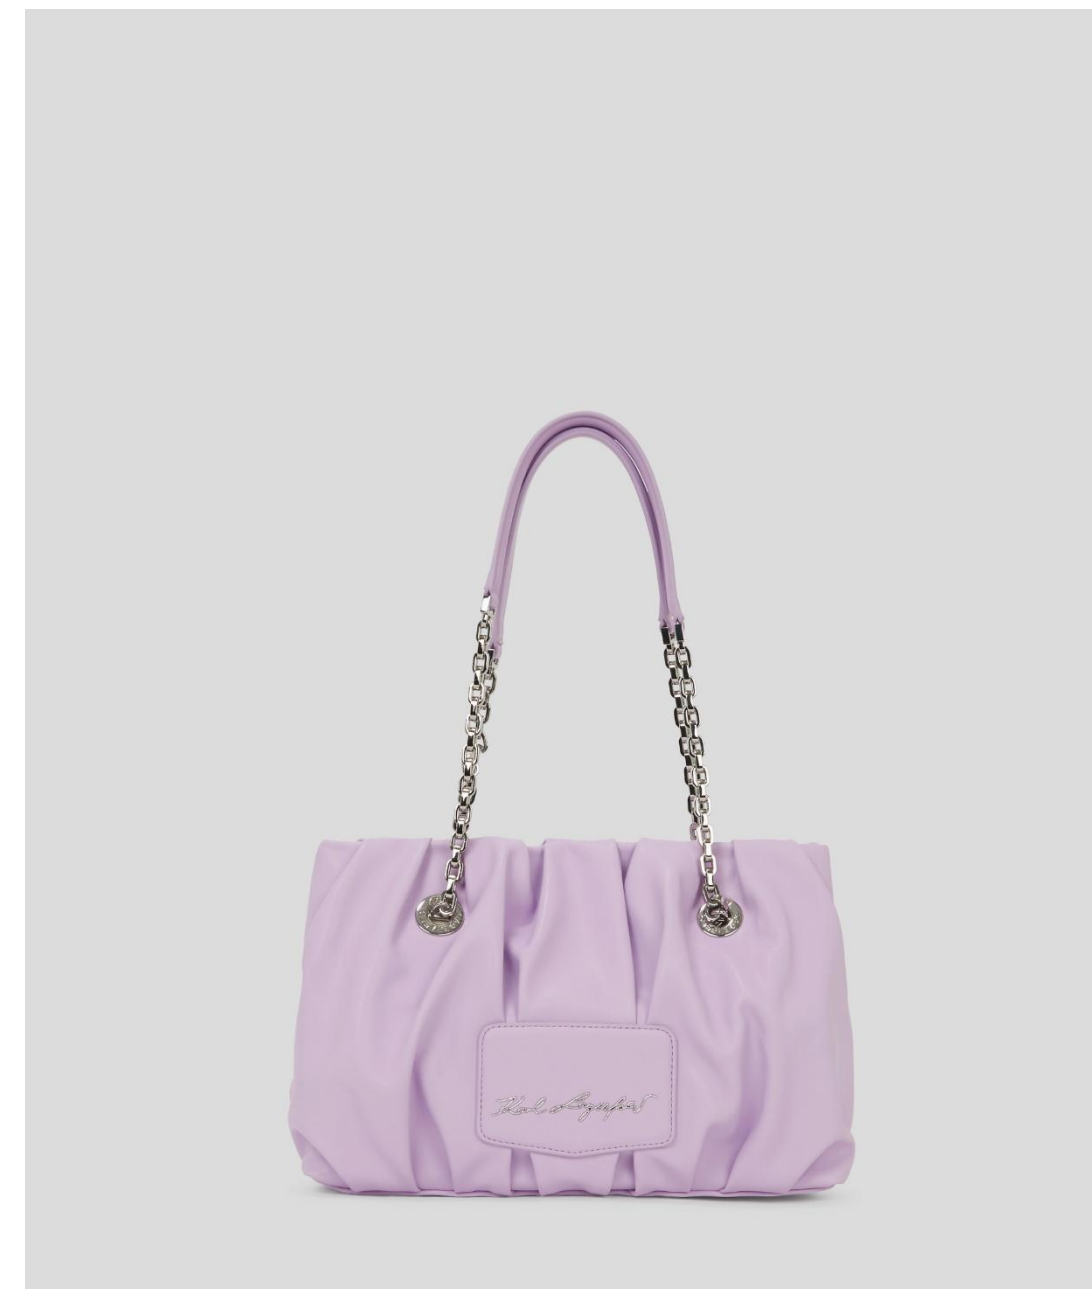

FRONT

BACK

STYLE NAME: K/KONTRAST CROSSBODY

STYLE NUMBER: ASW30039

COLOR: 110 OFF WHITE, 999 BLACK

RETAIL PRICE: 259€

OUTLET PRICE: 169€

FRONT

BACK

STYLE NAME: K/SHOPPER TOTE

STYLE NUMBER: ASW50010

COLOR: 106 NATURAL, 999 BLACK

RETAIL PRICE: 149€

OUTLET PRICE: 99€

FRONT

BACK

STYLE NAME: K/IKON DOTS CAMERA BAG
STYLE NUMBER: ASW30048
COLOR: 218 SMILE YELLOW, 999 BLACK
RETAIL PRICE: 229€
OUTLET PRICE: 149€

FRONT

BACK

STYLE NAME: K/ARROW SMALL TOTE
STYLE NUMBER: ASW30064
COLOR: 215 VIOLETTA, 999 BLACK
RETAIL PRICE: 269€
OUTLET PRICE: 179€

STYLE NAME: KREEPER DENIM SIGNATURE

STYLE NUMBER: KLL94325

SIZES: 35-41

COLOR: 300 DENIM BLUE

RETAIL PRICE: 239€

OUTLET PRICE: 159€

STYLE NAME: KREEPER IKON CHARM

STYLE NUMBER: KLL94323