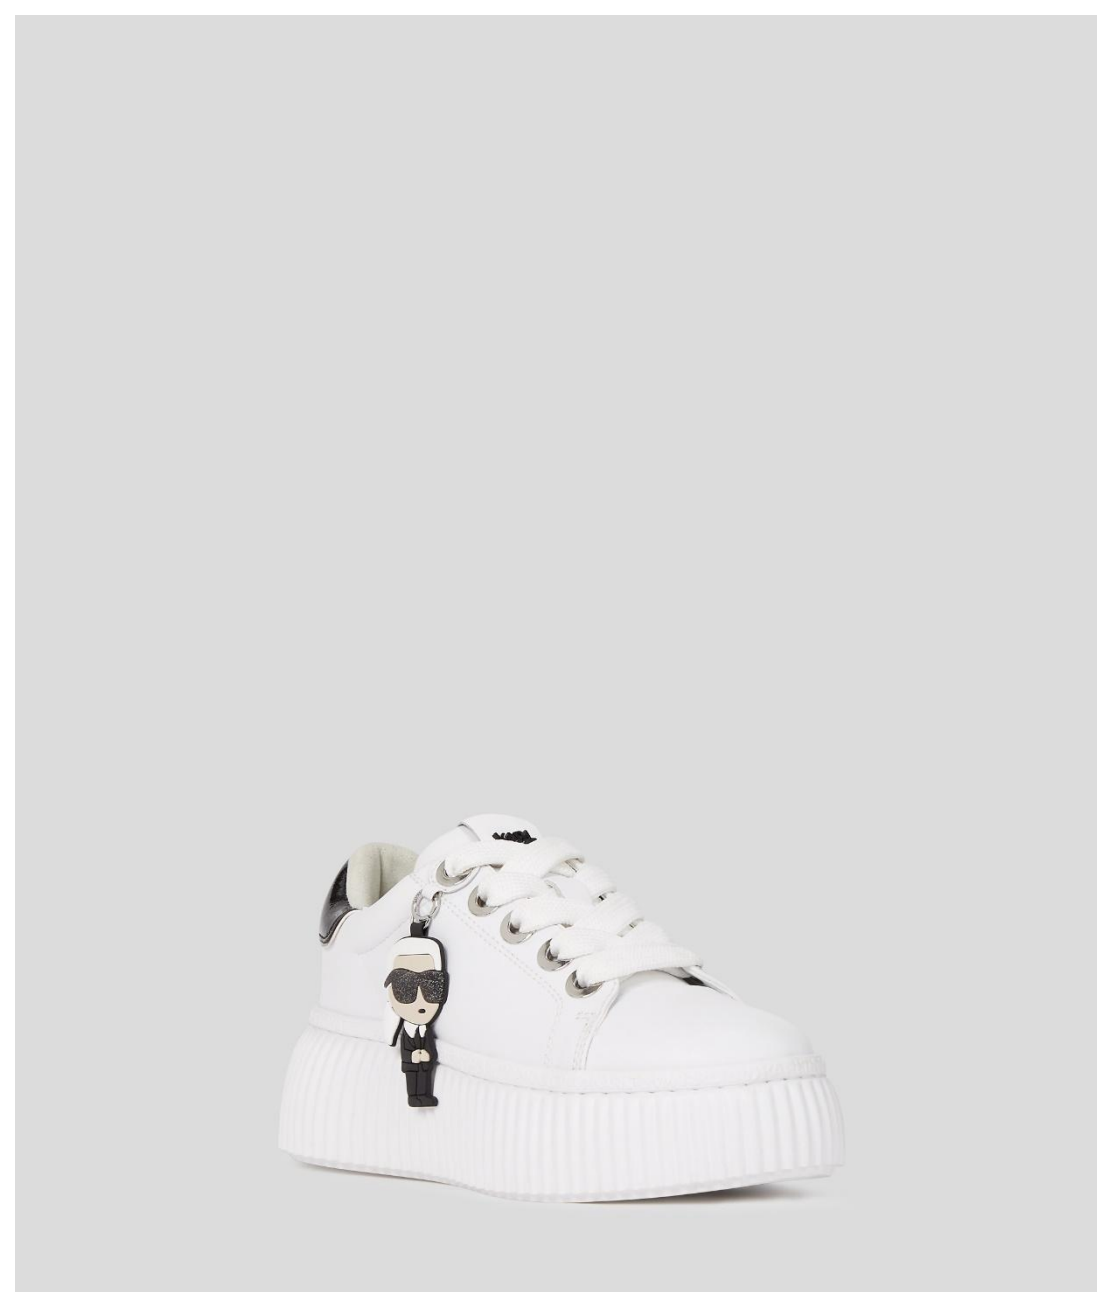

BACK

STYLE NAME: K/SHOPPER TOTE

STYLE NUMBER: ASW50010

COLOR: 106 NATURAL, 999 BLACK

RETAIL PRICE: 149€

OUTLET PRICE: 99€

FRONT

BACK

STYLE NAME: K/IKON DOTS CAMERA BAG
STYLE NUMBER: ASW30048
COLOR: 218 SMILE YELLOW, 999 BLACK
RETAIL PRICE: 229€
OUTLET PRICE: 149€

FRONT

BACK

STYLE NAME: K/ARROW SMALL TOTE
STYLE NUMBER: ASW30064
COLOR: 215 VIOLETTA, 999 BLACK
RETAIL PRICE: 269€
OUTLET PRICE: 179€

STYLE NAME: KREEPER DENIM SIGNATURE

STYLE NUMBER: KLL94325

SIZES: 35-41

COLOR: 300 DENIM BLUE

RETAIL PRICE: 239€

OUTLET PRICE: 159€

STYLE NAME: KREEPER IKON CHARM

STYLE NUMBER: KLL94323

SIZES: 35-41

COLOR: 100 WHITE

RETAIL PRICE: 239€

OUTLET PRICE: 159€

STYLE NAME: MEGA KAPRI KARL LOGO

STYLE NUMBER: KLL96593

SIZES: 35-41

COLOR: 103 WHITE/PINK