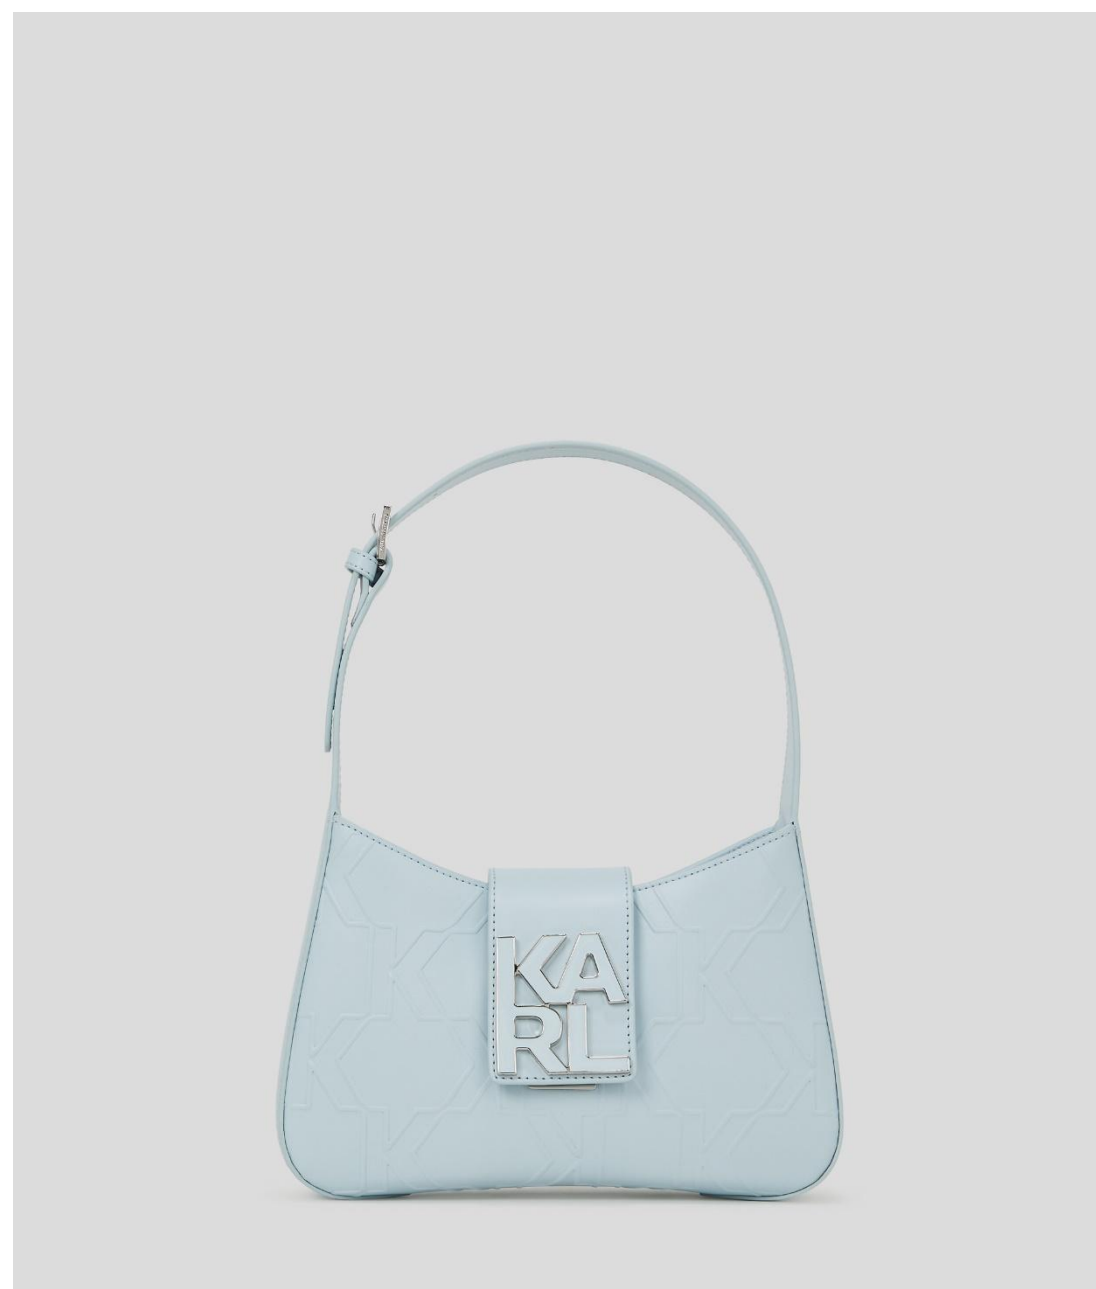

- 4 WOMEN BAGS
- 10 WOMEN SHOES
- 11 MEN SHOES

FRONT

BACK

STYLE NAME: K/STYLE CANVAS MINI SHOPPER
STYLE NUMBER: ARW50009
COLOR: 208 CLEMENTINE, 999 BLACK
RETAIL PRICE: 89€
OUTLET PRICE: 59€

FRONT

BACK

STYLE NAME: K/STYLE CROSSBODY
STYLE NUMBER: ARW30034
COLOR: 208 CLEMENTINE, 999 BLACK
RETAIL PRICE: 259€
OUTLET PRICE: 169€

FRONT

BACK

STYLE NAME: K/KURL HALF MOON BAG
STYLE NUMBER: ARW30031
COLOR: 2AV MEDIUM BLUSH, 999 BLACK
RETAIL PRICE: 289€
OUTLET PRICE: 189€

FRONT

BACK

STYLE NAME: K/PARIS PINS CROSSBODY
STYLE NUMBER: ASW30052
COLOR: 917 BLACK/MULTI
RETAIL PRICE: 239€
OUTLET PRICE: 159€

FRONT

BACK

STYLE NAME: K/KONTRAST CROSSBODY

STYLE NUMBER: ASW30039

COLOR: 110 OFF WHITE, 999 BLACK

RETAIL PRICE: 259€

OUTLET PRICE: 169€

FRONT

BACK

STYLE NAME: K/SHOPPER TOTE

STYLE NUMBER: ASW50010

COLOR: 106 NATURAL, 999 BLACK

RETAIL PRICE: 149€

OUTLET PRICE: 99€

FRONT

BACK