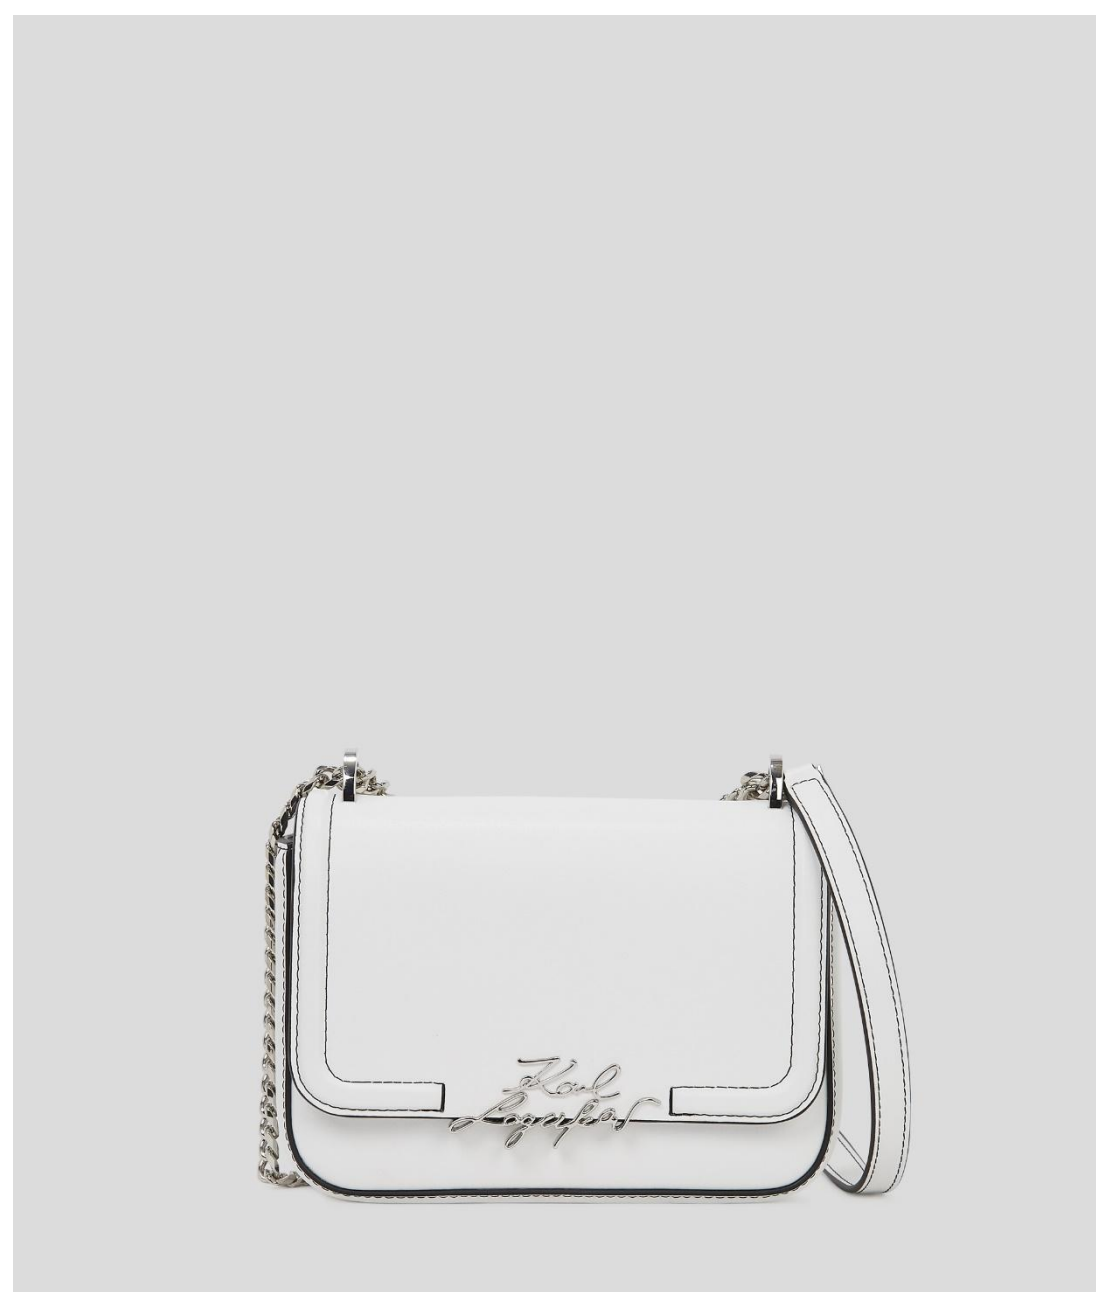

FRONT

BACK

STYLE NAME: K/KURL HALF MOON BAG
STYLE NUMBER: ARW30031
COLOR: 2AV MEDIUM BLUSH, 999 BLACK
RETAIL PRICE: 289€
OUTLET PRICE: 189€

FRONT

BACK

STYLE NAME: K/PARIS PINS CROSSBODY
STYLE NUMBER: ASW30052
COLOR: 917 BLACK/MULTI
RETAIL PRICE: 239€
OUTLET PRICE: 159€

FRONT

BACK

STYLE NAME: ATHLEISURE CROSSBODY
STYLE NUMBER: ASW30004
COLOR: 1RT CLOUD OFF WHITE, 999 BLACK
RETAIL PRICE: 229€
OUTLET PRICE: 149€

FRONT

BACK

STYLE NAME: K/STYLE BOUCLE CROSSBODY
STYLE NUMBER: ASW30043
COLOR: 900 MULTI
RETAIL PRICE: 269€
OUTLET PRICE: 179€

FRONT

BACK

STYLE NAME: K/KONTRAST CROSSBODY

STYLE NUMBER: ASW30039

COLOR: 110 OFF WHITE, 999 BLACK

RETAIL PRICE: 259€

OUTLET PRICE: 169€

FRONT

BACK

STYLE NAME: K/SHOPPER TOTE

STYLE NUMBER: ASW50010

COLOR: 106 NATURAL, 999 BLACK

RETAIL PRICE: 149€

OUTLET PRICE: 99€

FRONT

BACK