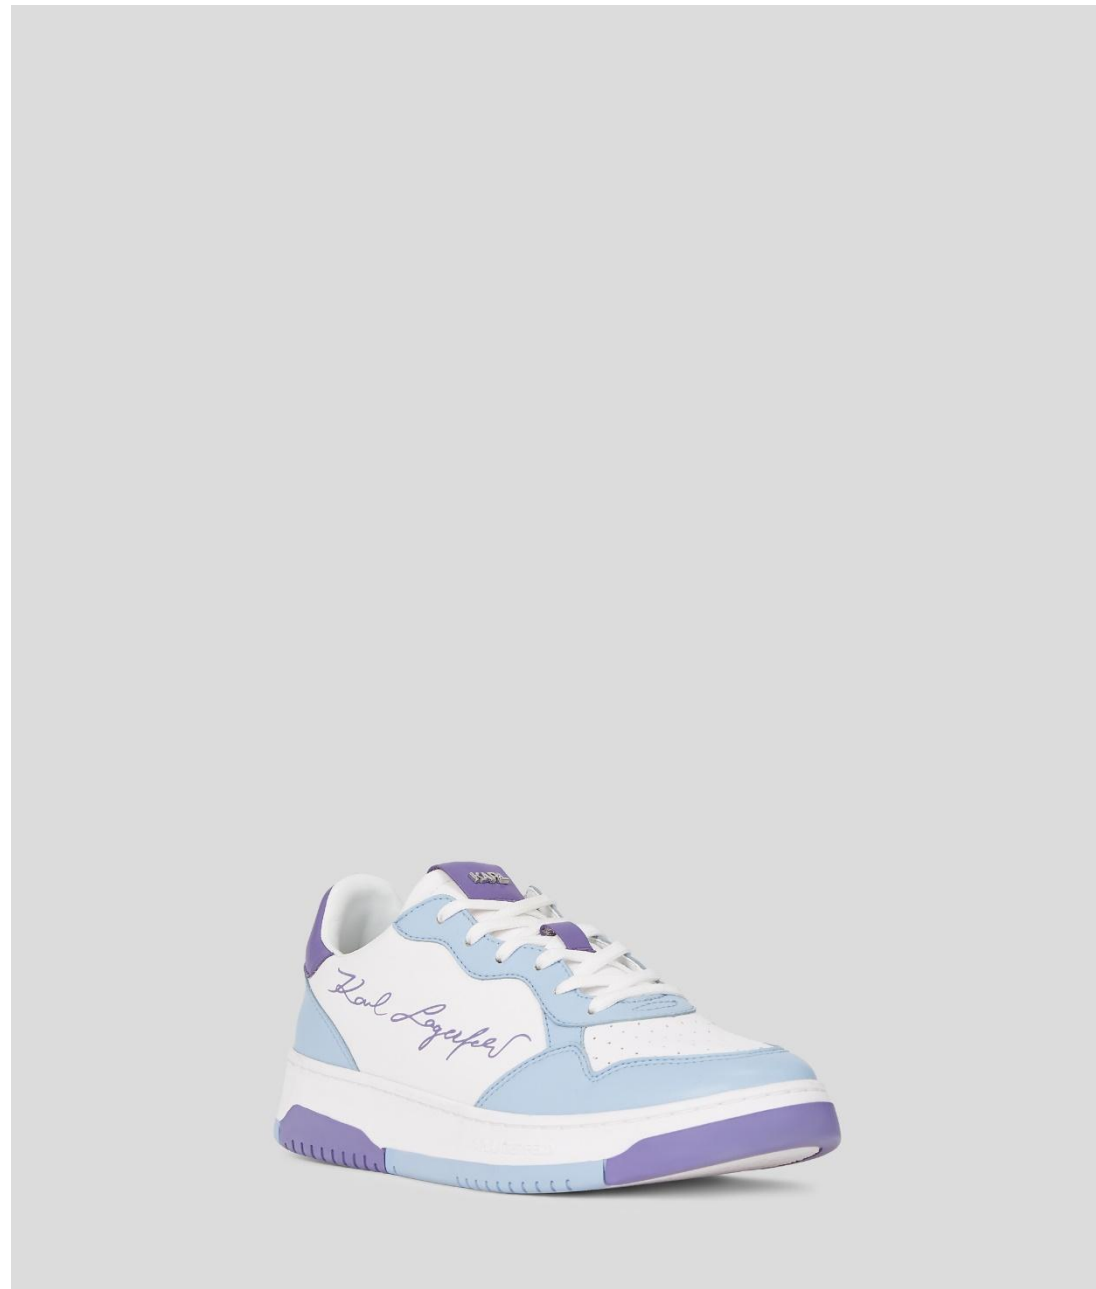

BACK

STYLE NAME: K/SHOPPER TOTE

STYLE NUMBER: ASW50010

COLOR: 106 NATURAL, 999 BLACK

RETAIL PRICE: 149€

OUTLET PRICE: 99€

FRONT

BACK

STYLE NAME: KREEPER DENIM SIGNATURE

STYLE NUMBER: KLL94325

SIZES: 35-41

COLOR: 300 DENIM BLUE

RETAIL PRICE: 239€

OUTLET PRICE: 159€

STYLE NAME: KREEPER IKON CHARM

STYLE NUMBER: KLL94323

RETAIL PRICE: 259€

OUTLET PRICE: 169€

STYLE NAME: KAPRI KUSHION SIGNATURE LO LACE

STYLE NUMBER: KLL96610

SIZES: 35-41

COLOR: 103 WHITE/PINK

RETAIL PRICE: 259€

OUTLET PRICE: 169€

STYLE NAME: KREW SIGNATURE LO LACE
STYLE NUMBER: KLL95315
SIZES: 40-46
COLOR: 105 WHITE/BLUE
RETAIL PRICE: 259€
OUTLET PRICE: 169€

STYLE NAME: KOLLEGE MAX IKON
STYLE NUMBER: KLL95005
SIZES: 40-46
COLOR: 999 BLACK
RETAIL PRICE: 179€
OUTLET PRICE: 119€