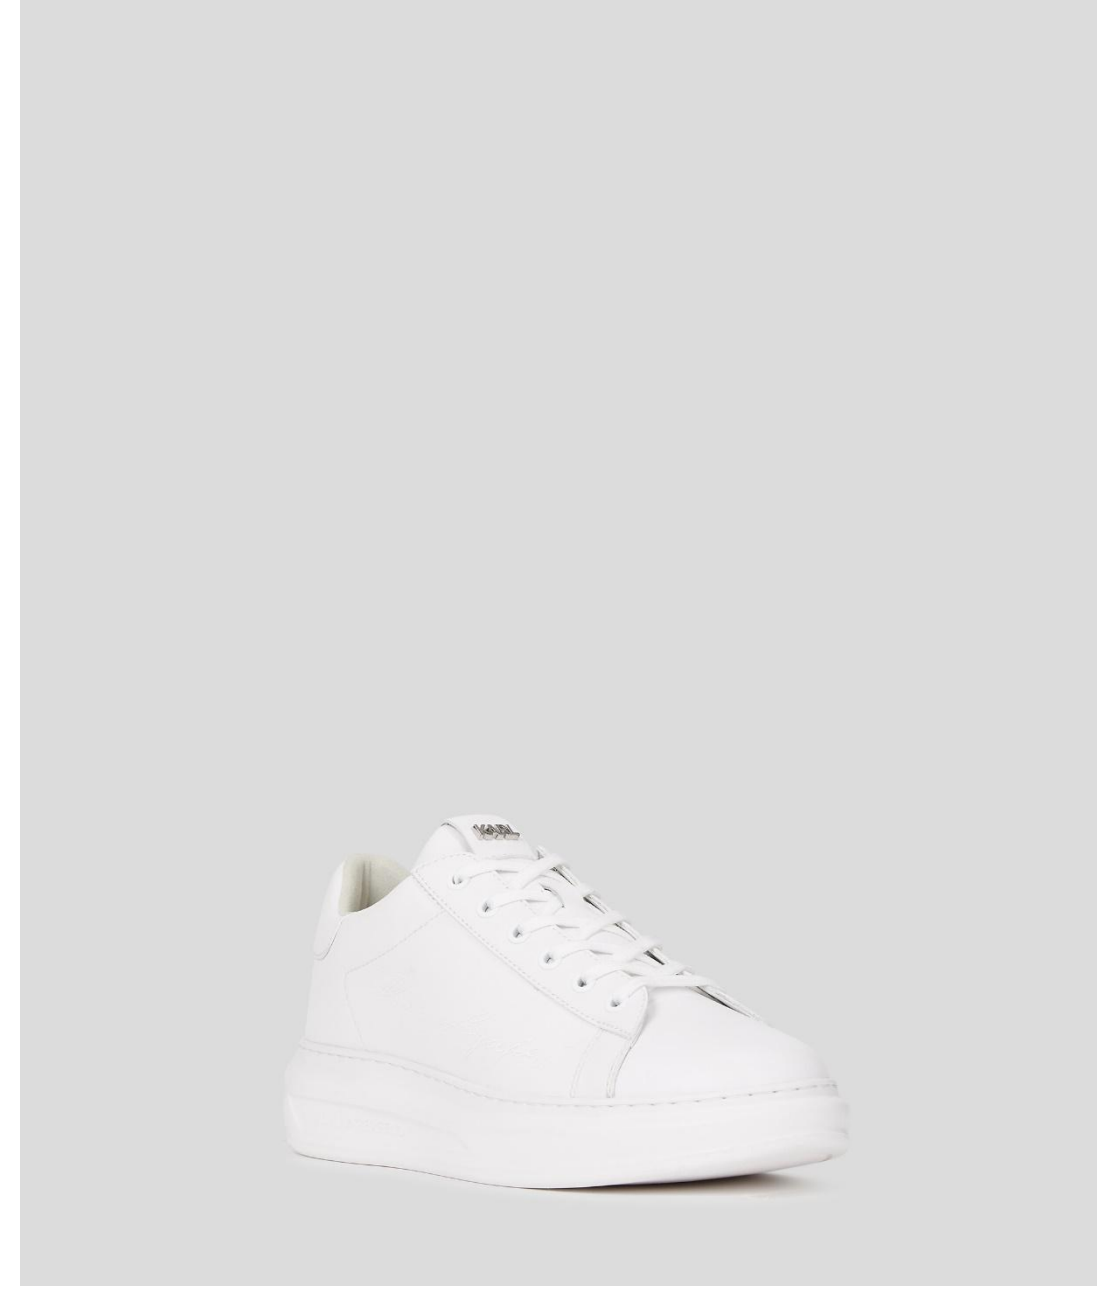

BACK

STYLE NAME: K/SHOPPER TOTE

STYLE NUMBER: ASW50010

COLOR: 106 NATURAL, 999 BLACK

RETAIL PRICE: 149€

OUTLET PRICE: 99€

FRONT

BACK

STYLE NAME: KREEPER DENIM SIGNATURE

STYLE NUMBER: KLL94325

SIZES: 35-41

COLOR: 300 DENIM BLUE

RETAIL PRICE: 239€

OUTLET PRICE: 159€

STYLE NAME: KREEPER IKON CHARM

STYLE NUMBER: KLL94323

RETAIL PRICE: 259€

OUTLET PRICE: 169€

STYLE NAME: KAPRI KUSHION SIGNATURE LO LACE

STYLE NUMBER: KLL96610

SIZES: 35-41

COLOR: 103 WHITE/PINK

RETAIL PRICE: 259€

OUTLET PRICE: 169€

STYLE NAME: KREW SIGNATURE LO LACE
STYLE NUMBER: KLL95315
SIZES: 40-46
COLOR: 105 WHITE/BLUE
RETAIL PRICE: 259€
OUTLET PRICE: 169€

STYLE NAME: KOLLEGE MAX IKON
STYLE NUMBER: KLL95005
SIZES: 40-46
COLOR: 999 BLACK
RETAIL PRICE: 179€
OUTLET PRICE: 119€