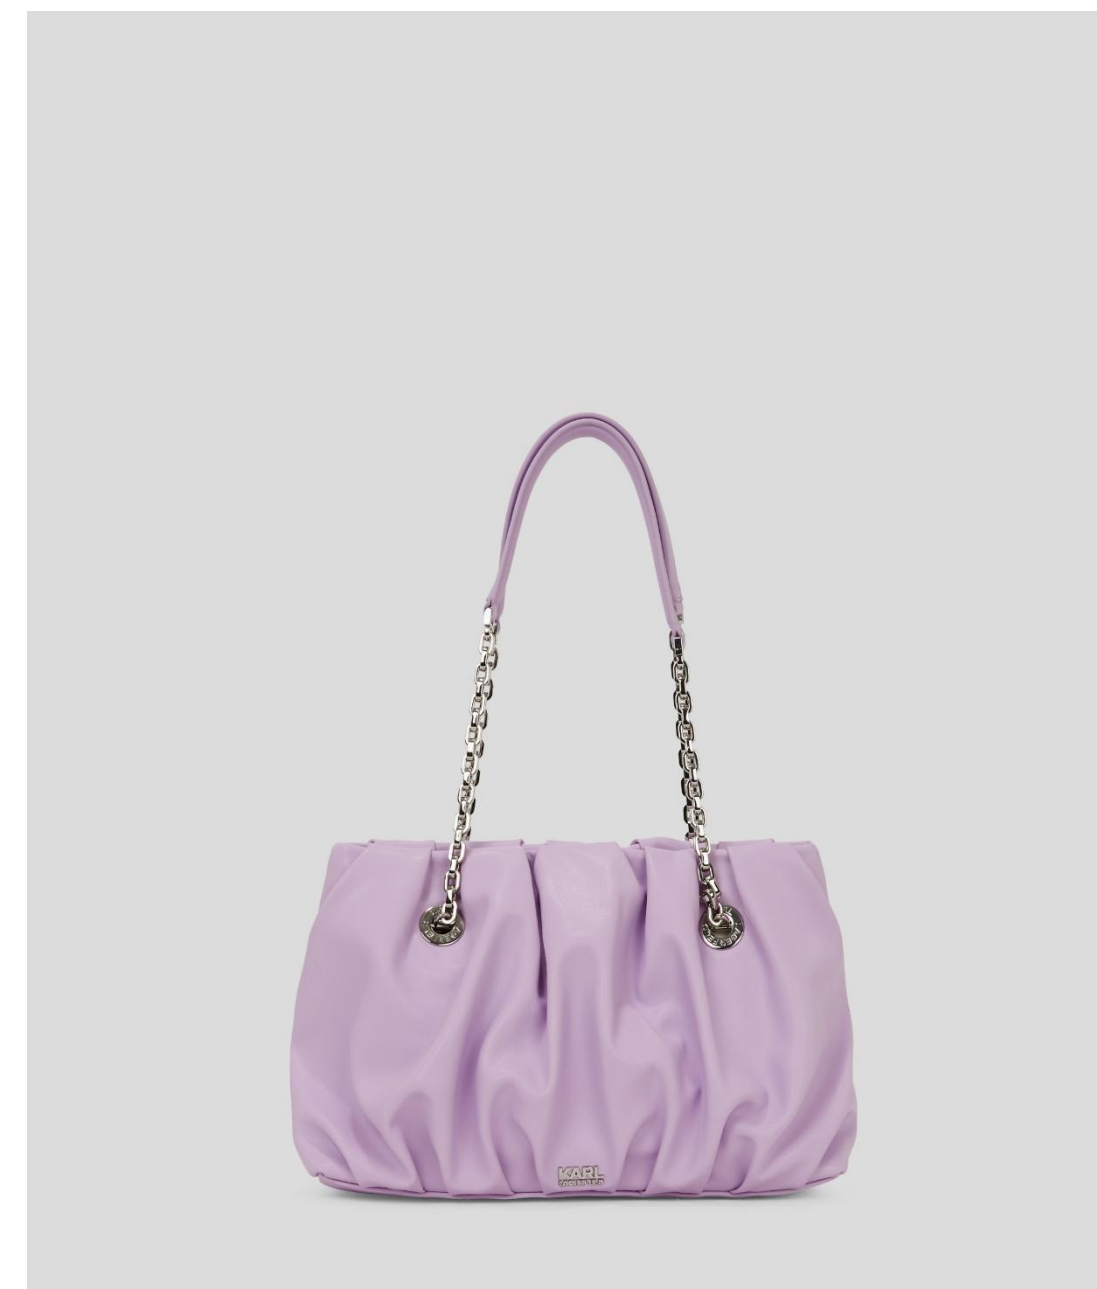

FRONT

BACK

STYLE NAME: K/KONTRAST CROSSBODY

STYLE NUMBER: ASW30039

COLOR: 110 OFF WHITE, 999 BLACK

RETAIL PRICE: 259€

OUTLET PRICE: 169€

FRONT

BACK

STYLE NAME: K/SHOPPER TOTE

STYLE NUMBER: ASW50010

COLOR: 106 NATURAL, 999 BLACK

RETAIL PRICE: 149€

OUTLET PRICE: 99€

FRONT

BACK

STYLE NAME: K/IKON DOTS CAMERA BAG
STYLE NUMBER: ASW30048
COLOR: 218 SMILE YELLOW, 999 BLACK
RETAIL PRICE: 229€
OUTLET PRICE: 149€

FRONT

BACK

STYLE NAME: K/ARROW SMALL TOTE
STYLE NUMBER: ASW30064
COLOR: 215 VIOLETTA, 999 BLACK
RETAIL PRICE: 269€
OUTLET PRICE: 179€

STYLE NAME: KREEPER DENIM SIGNATURE

STYLE NUMBER: KLL94325

SIZES: 35-41

COLOR: 300 DENIM BLUE

RETAIL PRICE: 239€

OUTLET PRICE: 159€

STYLE NAME: KREEPER IKON CHARM

STYLE NUMBER: KLL94323