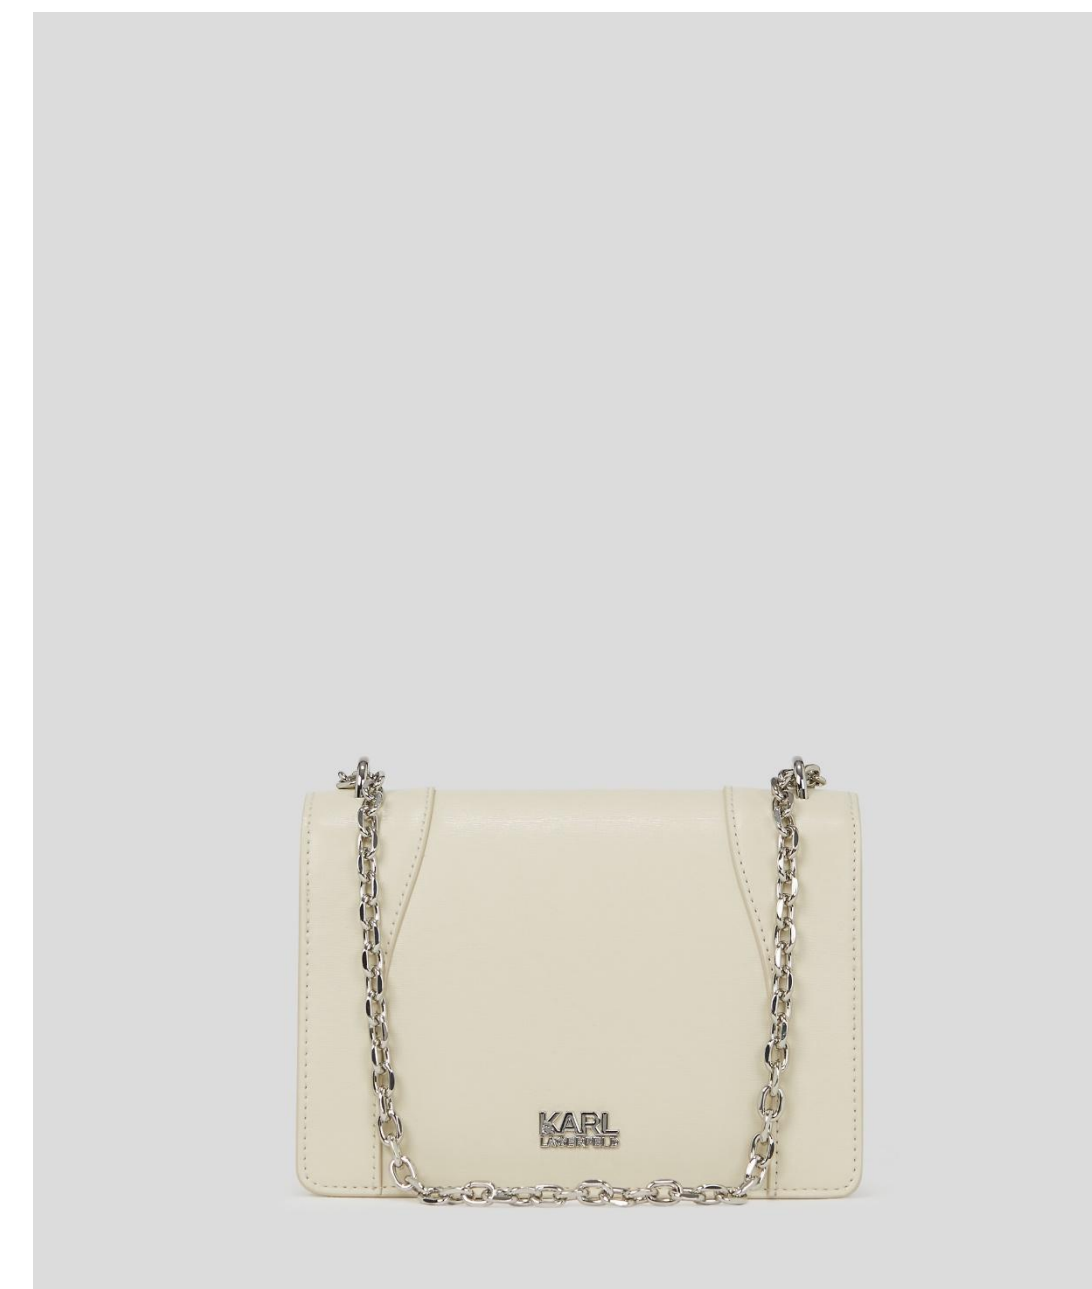

FRONT

BACK

STYLE NAME: K/KURL HALF MOON BAG
STYLE NUMBER: ARW30031
COLOR: 2AV MEDIUM BLUSH, 999 BLACK
RETAIL PRICE: 289€
OUTLET PRICE: 189€

FRONT

BACK

STYLE NAME: K/PARIS PINS CROSSBODY
STYLE NUMBER: ASW30052
COLOR: 917 BLACK/MULTI
RETAIL PRICE: 239€
OUTLET PRICE: 159€

FRONT

BACK

STYLE NAME: K/KARL MNGRM SHOULDER BAG
STYLE NUMBER: ASW30034
COLOR: 169 ARTIC BLUE, 999 BLACK
RETAIL PRICE: 289€
OUTLET PRICE: 189€

FRONT

BACK

STYLE NAME: K/LOCKED SHOULDER BAG
STYLE NUMBER: ASW30030
COLOR: 190 BEIGE, 999 BLACK
RETAIL PRICE: 289€
OUTLET PRICE: 189€

FRONT

BACK

STYLE NAME: ATHLEISURE CROSSBODY
STYLE NUMBER: ASW30004
COLOR: 1RT CLOUD OFF WHITE, 999 BLACK
RETAIL PRICE: 229€
OUTLET PRICE: 149€

FRONT

BACK

STYLE NAME: K/STYLE BOUCLE CROSSBODY
STYLE NUMBER: ASW30043
COLOR: 900 MULTI
RETAIL PRICE: 269€
OUTLET PRICE: 179€

BACK

STYLE NAME: K/SHOPPER TOTE

STYLE NUMBER: ASW50010

COLOR: 106 NATURAL, 999 BLACK

RETAIL PRICE: 149€

OUTLET PRICE: 99€

FRONT

BACK