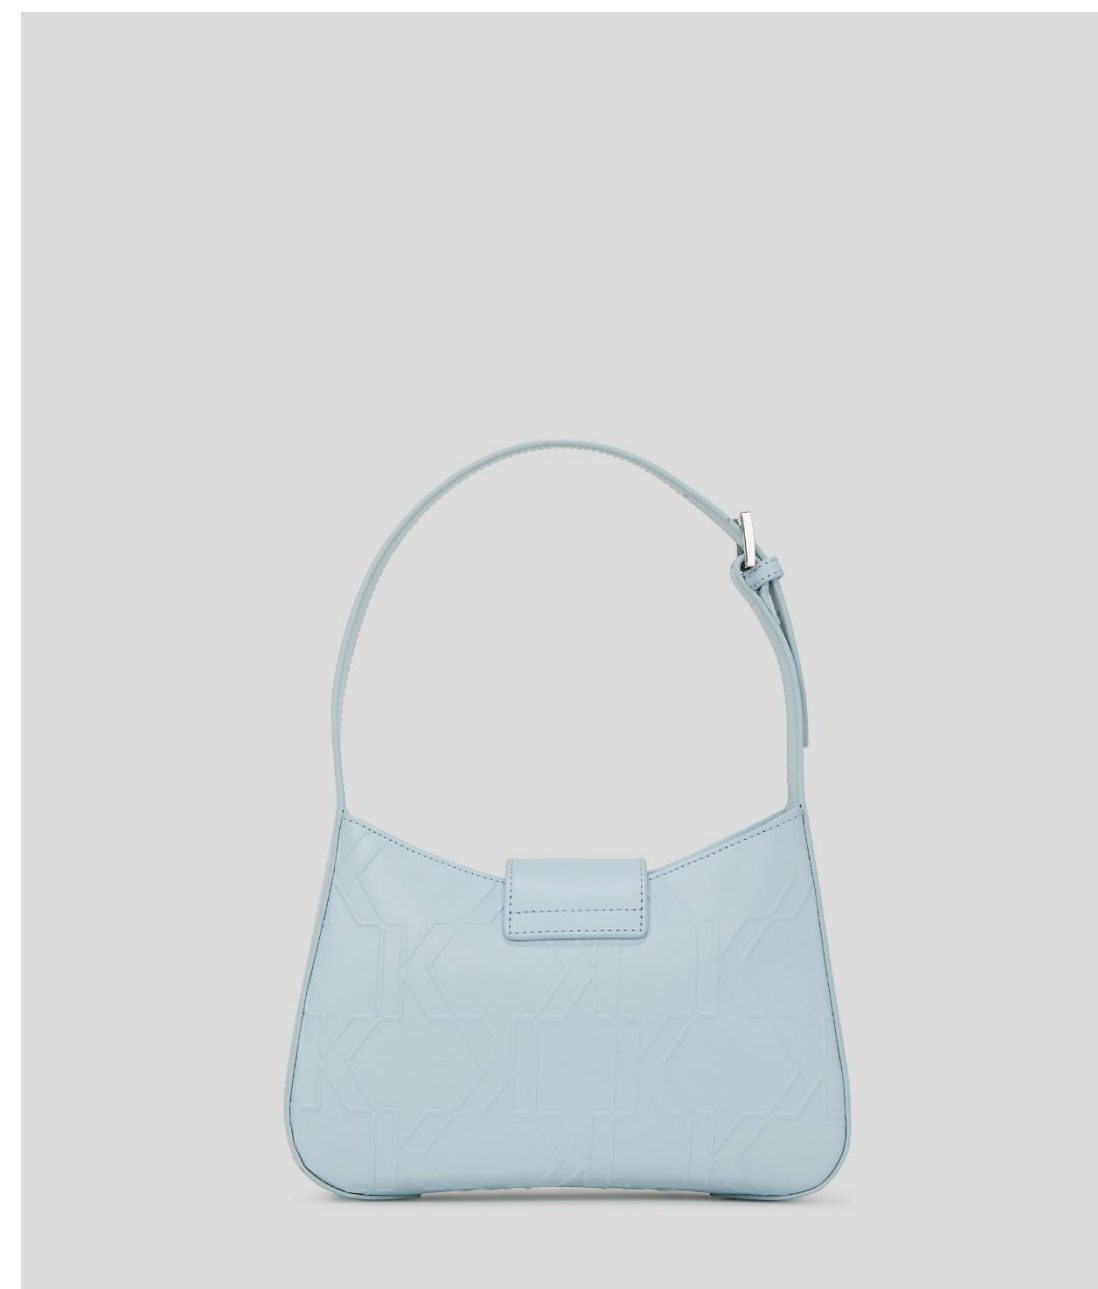

BACK

STYLE NAME: K/KARL MNGRM SHOULDER BAG
STYLE NUMBER: ASW30034
COLOR: 169 ARTIC BLUE, 999 BLACK
RETAIL PRICE: 289€
OUTLET PRICE: 189€