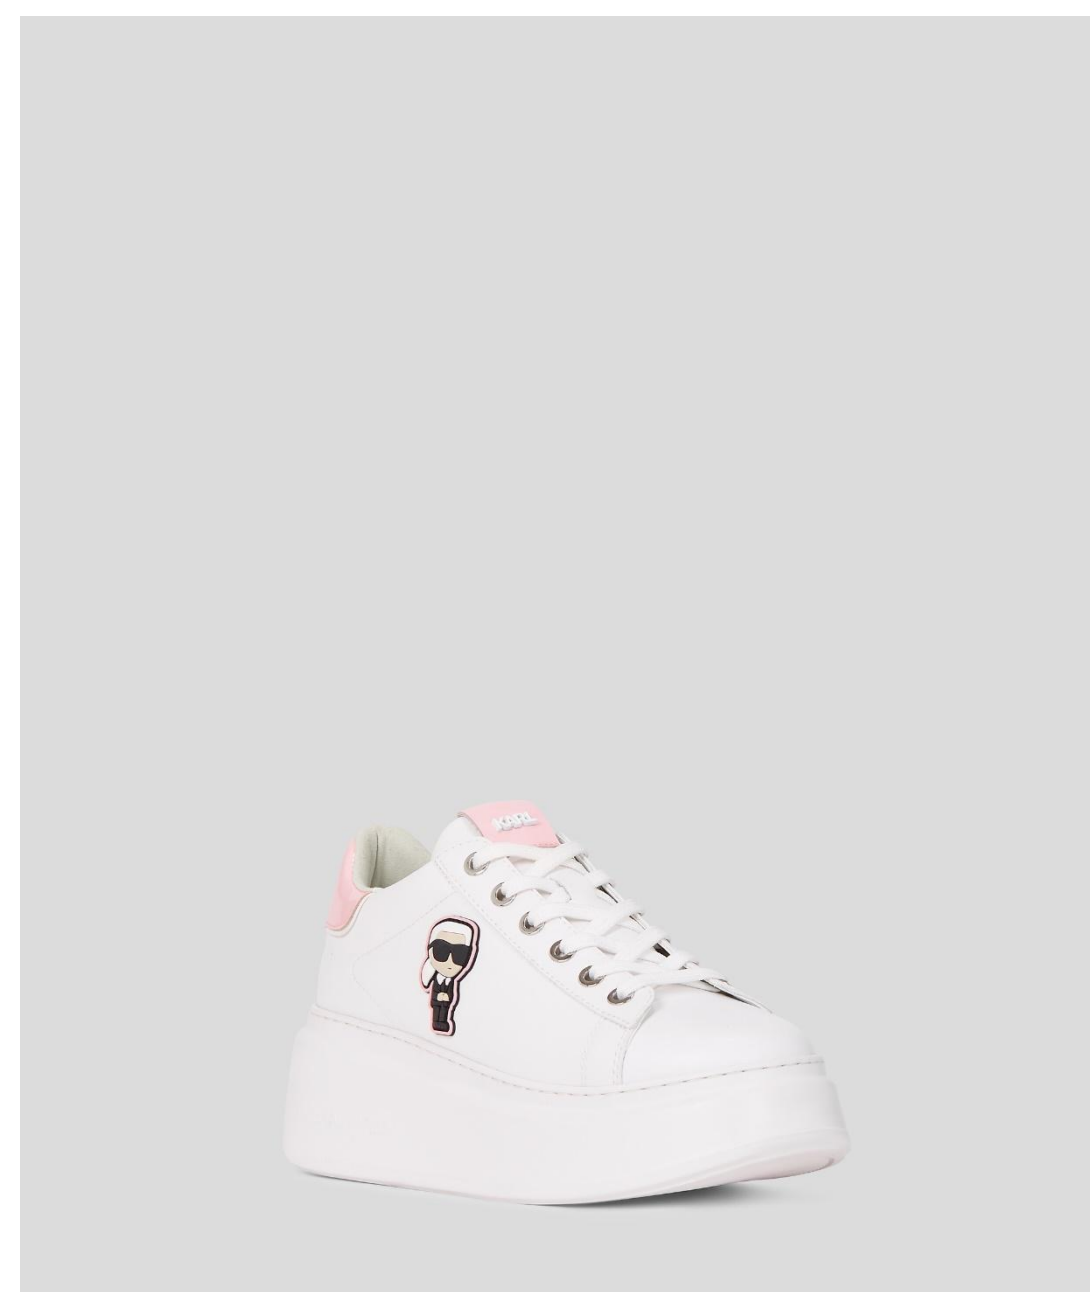

BACK

STYLE NAME: K/SHOPPER TOTE

STYLE NUMBER: ASW50010

COLOR: 106 NATURAL, 999 BLACK

RETAIL PRICE: 149€

OUTLET PRICE: 99€

FRONT

BACK

STYLE NAME: K/IKON DOTS CAMERA BAG
STYLE NUMBER: ASW30048
COLOR: 218 SMILE YELLOW, 999 BLACK
RETAIL PRICE: 229€
OUTLET PRICE: 149€

FRONT

BACK

STYLE NAME: K/ARROW SMALL TOTE
STYLE NUMBER: ASW30064
COLOR: 215 VIOLETTA, 999 BLACK
RETAIL PRICE: 269€
OUTLET PRICE: 179€

STYLE NAME: KREEPER DENIM SIGNATURE

STYLE NUMBER: KLL94325

SIZES: 35-41

COLOR: 300 DENIM BLUE

RETAIL PRICE: 239€

OUTLET PRICE: 159€

STYLE NAME: KREEPER IKON CHARM

STYLE NUMBER: KLL94323

SIZES: 35-41

COLOR: 100 WHITE

RETAIL PRICE: 239€

OUTLET PRICE: 159€

STYLE NAME: MEGA KAPRI KARL LOGO

STYLE NUMBER: KLL96593

SIZES: 35-41

COLOR: 103 WHITE/PINK