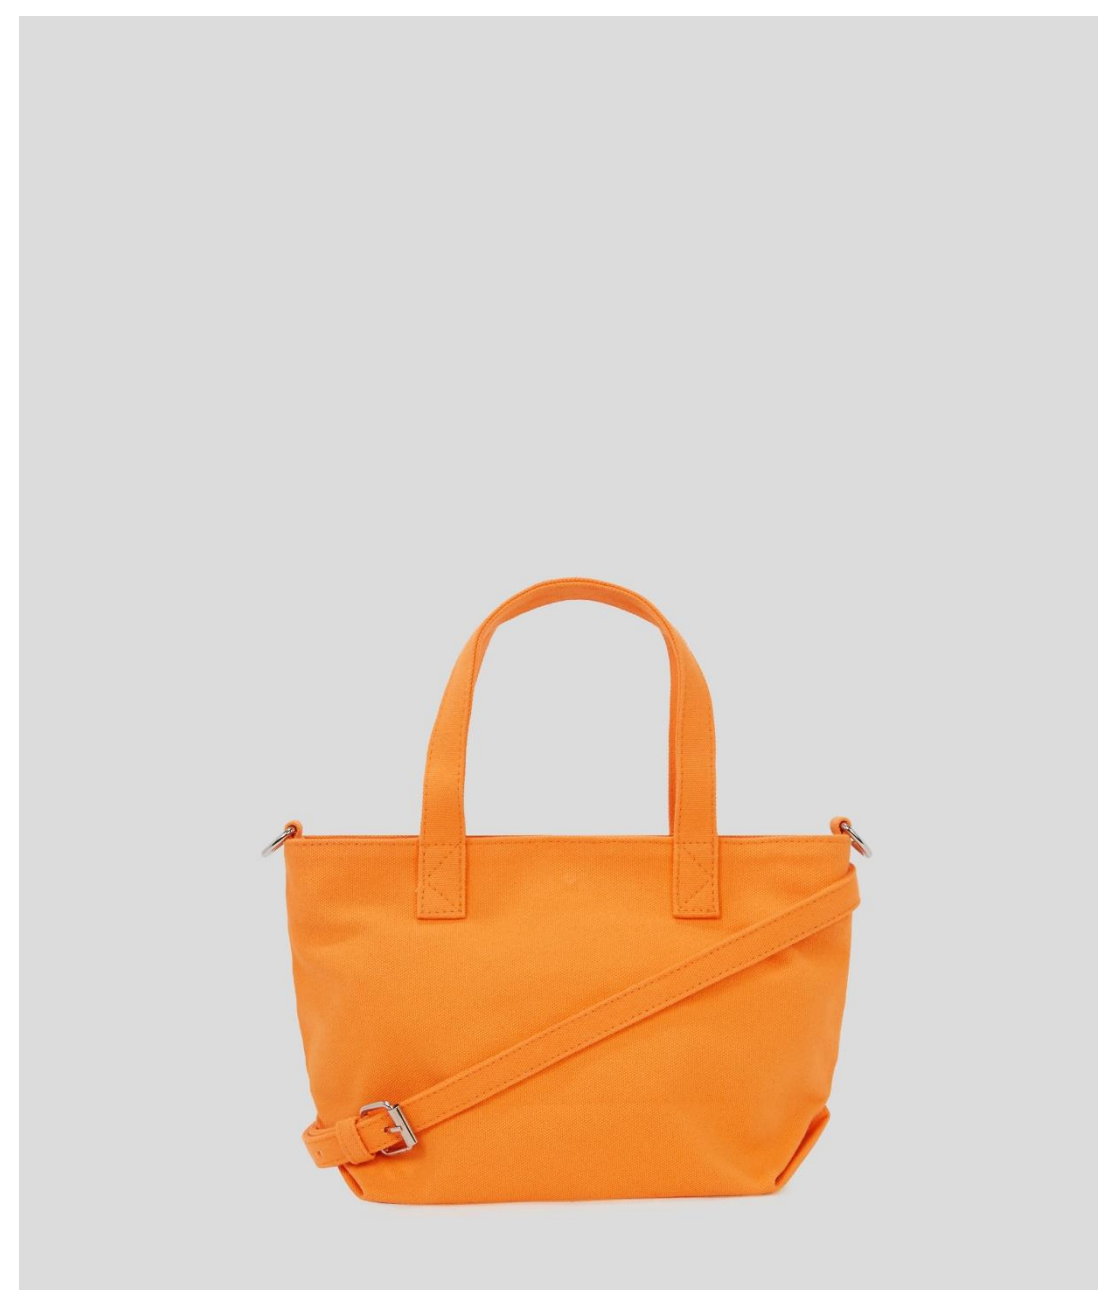

- 4 WOMEN BAGS
- 10 WOMEN SHOES
- 11 MEN SHOES

FRONT

BACK

STYLE NAME: K/STYLE CANVAS MINI SHOPPER
STYLE NUMBER: ARW50009
COLOR: 208 CLEMENTINE, 999 BLACK
RETAIL PRICE: 89€
OUTLET PRICE: 59€

FRONT

BACK

STYLE NAME: K/STYLE CROSSBODY
STYLE NUMBER: ARW30034
COLOR: 208 CLEMENTINE, 999 BLACK
RETAIL PRICE: 259€
OUTLET PRICE: 169€

FRONT

BACK

STYLE NAME: K/KURL HALF MOON BAG
STYLE NUMBER: ARW30031
COLOR: 2AV MEDIUM BLUSH, 999 BLACK
RETAIL PRICE: 289€
OUTLET PRICE: 189€

FRONT

BACK

STYLE NAME: K/PARIS PINS CROSSBODY
STYLE NUMBER: ASW30052
COLOR: 917 BLACK/MULTI
RETAIL PRICE: 239€
OUTLET PRICE: 159€

FRONT

BACK

STYLE NAME: K/KONTRAST CROSSBODY

STYLE NUMBER: ASW30039

COLOR: 110 OFF WHITE, 999 BLACK

RETAIL PRICE: 259€

OUTLET PRICE: 169€

FRONT

BACK

STYLE NAME: K/SHOPPER TOTE

STYLE NUMBER: ASW50010

COLOR: 106 NATURAL, 999 BLACK

RETAIL PRICE: 149€

OUTLET PRICE: 99€

FRONT

BACK