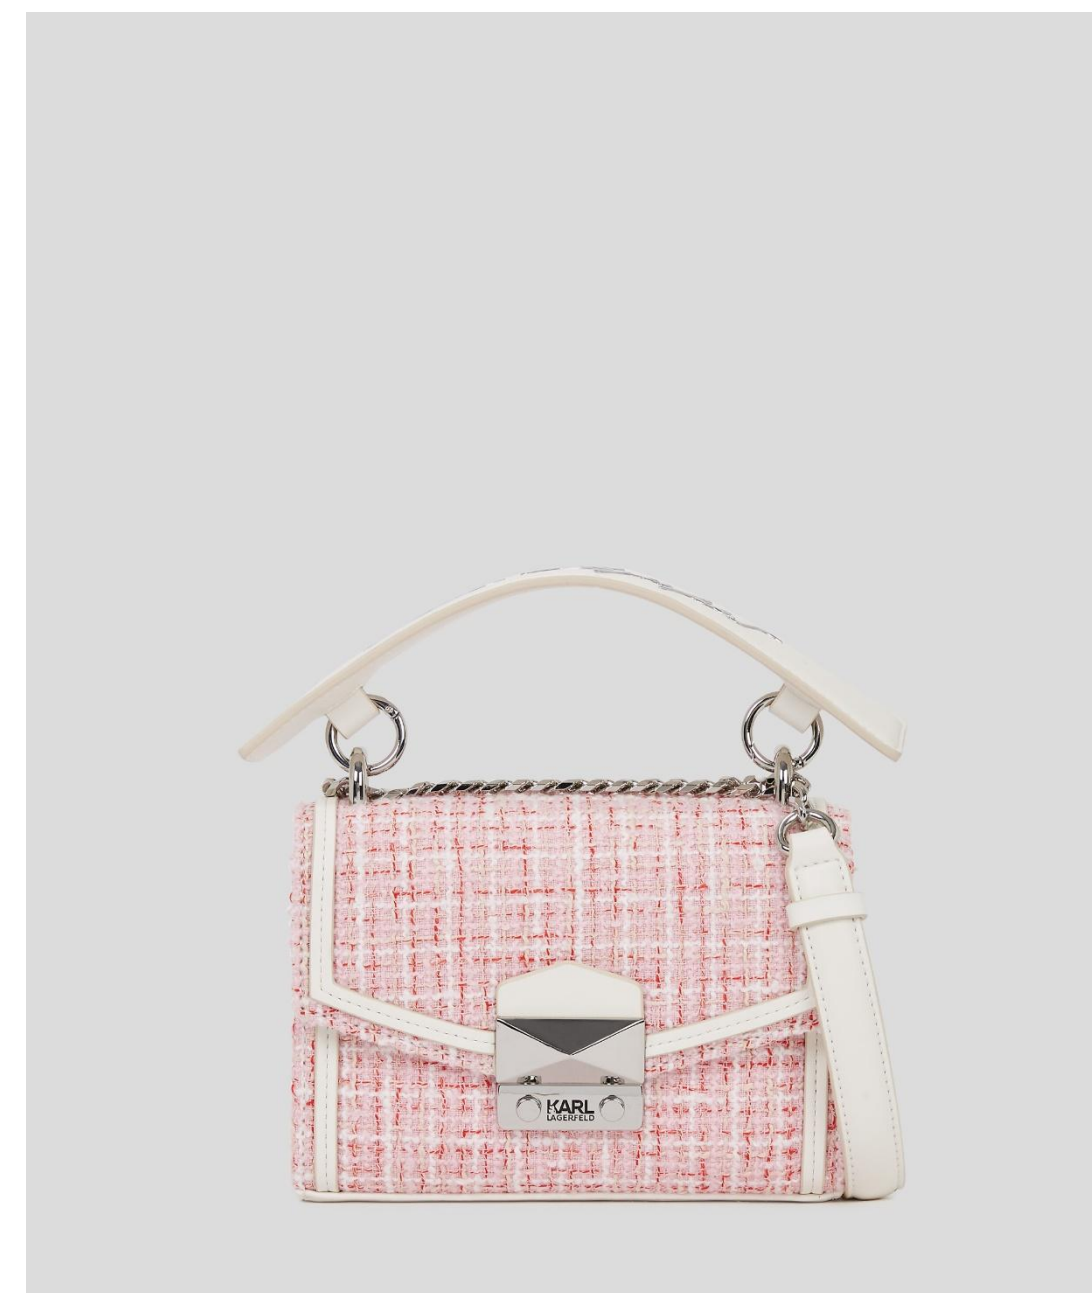

FRONT

BACK

STYLE NAME: K/KURL HALF MOON BAG
STYLE NUMBER: ARW30031
COLOR: 2AV MEDIUM BLUSH, 999 BLACK
RETAIL PRICE: 289€
OUTLET PRICE: 189€

FRONT

BACK

STYLE NAME: K/PARIS PINS CROSSBODY
STYLE NUMBER: ASW30052
COLOR: 917 BLACK/MULTI
RETAIL PRICE: 239€
OUTLET PRICE: 159€

FRONT

BACK

STYLE NAME: K/KARL MNGRM SHOULDER BAG
STYLE NUMBER: ASW30034
COLOR: 169 ARTIC BLUE, 999 BLACK
RETAIL PRICE: 289€
OUTLET PRICE: 189€

FRONT

BACK

STYLE NAME: K/LOCKED SHOULDER BAG
STYLE NUMBER: ASW30030
COLOR: 190 BEIGE, 999 BLACK
RETAIL PRICE: 289€
OUTLET PRICE: 189€

FRONT

BACK

STYLE NAME: ATHLEISURE CROSSBODY
STYLE NUMBER: ASW30004
COLOR: 1RT CLOUD OFF WHITE, 999 BLACK
RETAIL PRICE: 229€
OUTLET PRICE: 149€

FRONT

BACK

STYLE NAME: K/STYLE BOUCLE CROSSBODY
STYLE NUMBER: ASW30043
COLOR: 900 MULTI
RETAIL PRICE: 269€
OUTLET PRICE: 179€

BACK

STYLE NAME: K/SHOPPER TOTE

STYLE NUMBER: ASW50010

COLOR: 106 NATURAL, 999 BLACK

RETAIL PRICE: 149€

OUTLET PRICE: 99€

FRONT

BACK