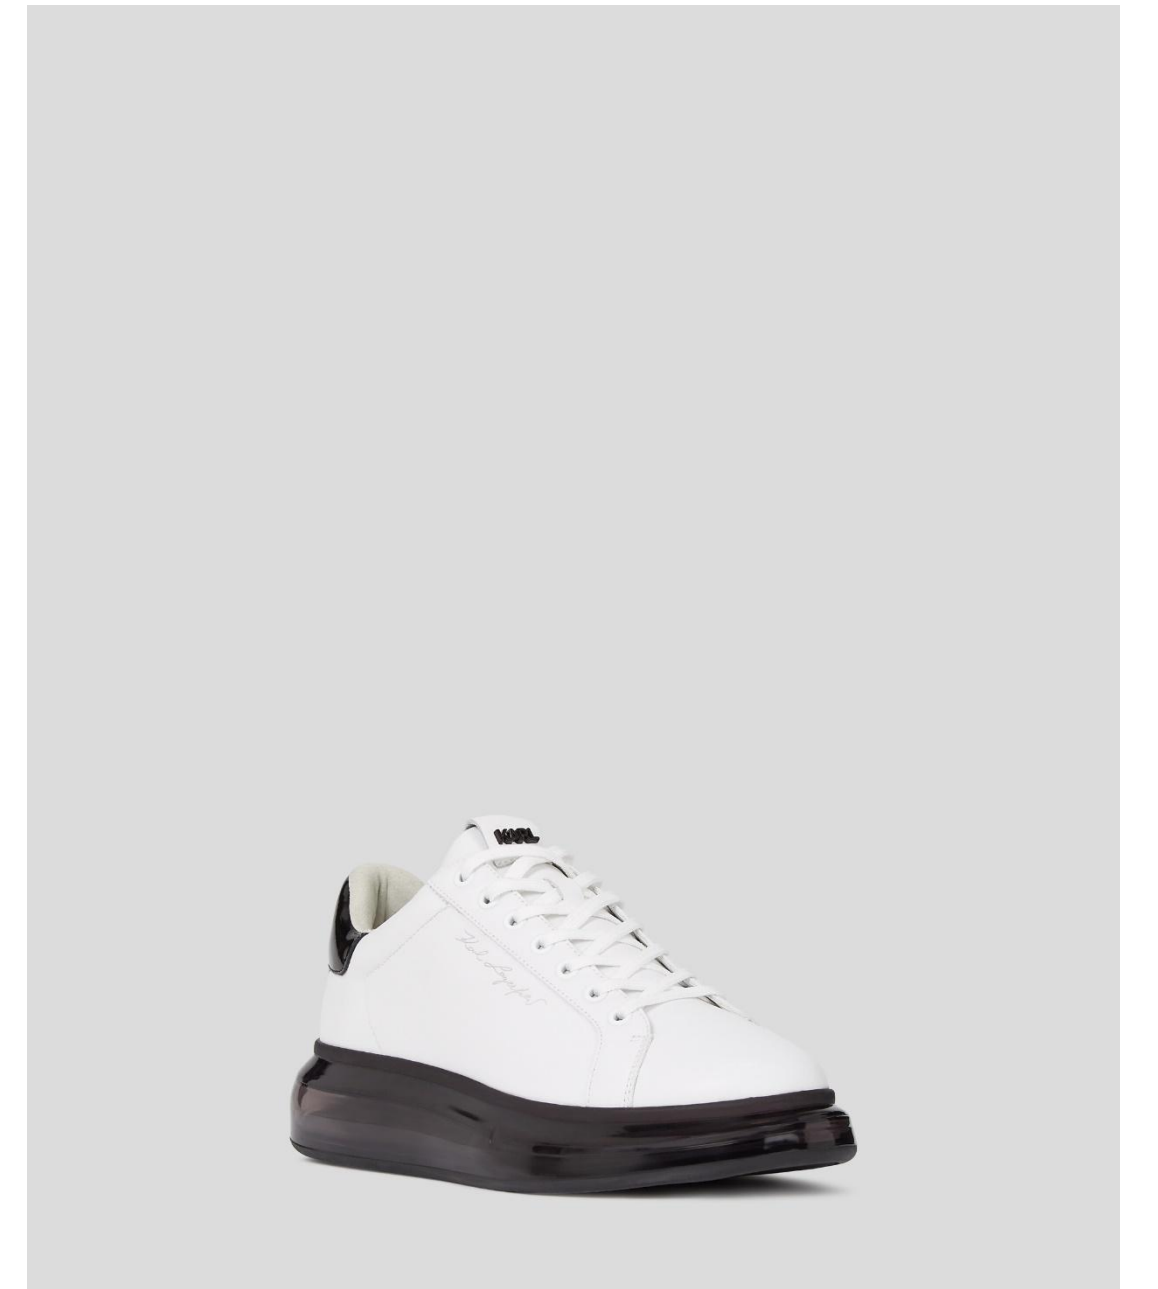

BACK

STYLE NAME: K/SHOPPER TOTE

STYLE NUMBER: ASW50010

COLOR: 106 NATURAL, 999 BLACK

RETAIL PRICE: 149€

OUTLET PRICE: 99€

FRONT

BACK

STYLE NAME: KREEPER DENIM SIGNATURE

STYLE NUMBER: KLL94325

SIZES: 35-41

COLOR: 300 DENIM BLUE

RETAIL PRICE: 239€

OUTLET PRICE: 159€

STYLE NAME: KREEPER IKON CHARM

STYLE NUMBER: KLL94323

RETAIL PRICE: 259€

OUTLET PRICE: 169€

STYLE NAME: KAPRI KUSHION SIGNATURE LO LACE

STYLE NUMBER: KLL96610

SIZES: 35-41

COLOR: 103 WHITE/PINK

RETAIL PRICE: 259€

OUTLET PRICE: 169€

STYLE NAME: KREW SIGNATURE LO LACE
STYLE NUMBER: KLL95315
SIZES: 40-46
COLOR: 105 WHITE/BLUE
RETAIL PRICE: 259€
OUTLET PRICE: 169€

STYLE NAME: KOLLEGE MAX IKON
STYLE NUMBER: KLL95005
SIZES: 40-46
COLOR: 999 BLACK
RETAIL PRICE: 179€
OUTLET PRICE: 119€