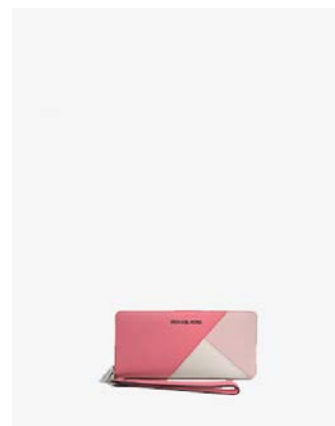

MICHAEL KORS

**SUMMER
PROMOTION**

*TERMS & CONDITIONS APPLY

MICHAEL KORS

ADDITIONAL COLOURS AND STYLES AVAILABLE IN STORE

SHEILA SACHEL
WAS €545 NOW €149

CIRCLE LOGO NECKLACE
WAS €159 NOW €39

SHEILA SACHEL
WAS €545 NOW €149

MEDIUM DOME CROSSBODY
WAS €375 NOW €119

CORFU SUNGLASSES
WAS €165 NOW €69

LARGE TRAVEL CONTINENTAL
WAS €250 NOW €79

SADLER WEDGE
WAS €195 NOW €79

PALM MIDI DRESS
WAS €325 NOW €109

BEDFORD FLIP FLOP
WAS €135 NOW €49

MICHAEL KORS

ADDITIONAL COLOURS AND STYLES AVAILABLE IN STORE

SERENA FLAP SHOULDER
WAS €545 NOW €269

SERENA FLAP SHOULDER
WAS €545 NOW €169

SERENA FLAP SHOULDER
WAS €545 NOW €269

SERENA SATCHEL
WAS €545 NOW €149