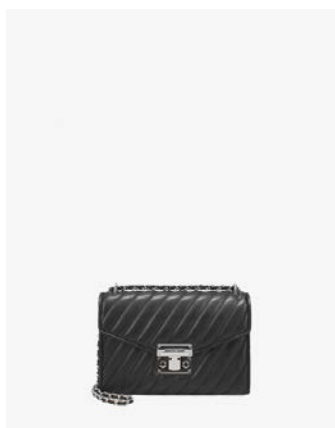

SERENA SATCHEL
WAS €545 NOW €149

SERENA SATCHEL
WAS €545 NOW €149

CORA HOBO SHOULDER
WAS €545 NOW €169

JET SET FRONT ZIP TOTE
WAS €495 NOW €149

CORA HOBO SHOULDER
WAS €545 NOW €169

MICHAEL KORS

ADDITIONAL COLOURS AND STYLES AVAILABLE IN STORE

PEN CASE WITH NOTEBOOK
WAS €250 NOW €69

ERIN WAISTPACK
WAS €350 NOW €119

JET SET TRAVEL POUCH
WAS €125 NOW €39

JET SET LARGE TRIFOLD
WAS €300 NOW €79

ROSE CROSSBODY
WAS €545 NOW €180

MEDIUM CARD CASE
WAS €150 NOW €49

SERENA CROSSBODY
WAS €425 NOW €119

TEAGEN BUCKET SHOULDER
WAS €450 NOW €79

PASSPORT HOLDER AND TAG
WAS €250 NOW €59

MICHAEL KORS

ADDITIONAL COLOURS AND STYLES AVAILABLE IN STORE

UTILITY BACKPACK
WAS €495 NOW €229

3 IN 1 WALLET BOX SET
WAS €195 NOW €49

UTILITY BACKPACK
WAS €495 NOW €229

UTILITY CROSSBODY
WAS €300 NOW €129

TALL CARD CASE
WAS €95 NOW €29

UTILITY CROSSBODY
WAS €300 NOW €129

TOP ZIP TOILETRY KIT
WAS €148 NOW €49