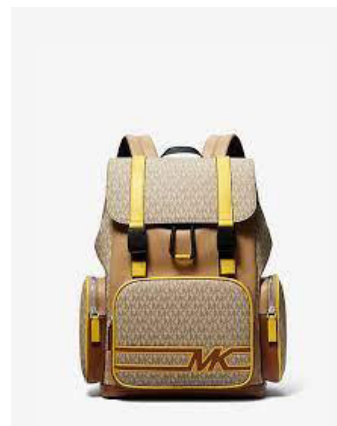

PEN CASE WITH NOTEBOOK
WAS €250 NOW €69

ERIN WAISTPACK
WAS €350 NOW €119

JET SET TRAVEL POUCH
WAS €125 NOW €39

JET SET LARGE TRIFOLD
WAS €300 NOW €79

ROSE CROSSBODY
WAS €545 NOW €180

MEDIUM CARD CASE
WAS €150 NOW €49

SERENA CROSSBODY
WAS €425 NOW €119

TEAGEN BUCKET SHOULDER
WAS €450 NOW €79

PASSPORT HOLDER AND TAG
WAS €250 NOW €59

MICHAEL KORS

ADDITIONAL COLOURS AND STYLES AVAILABLE IN STORE

UTILITY BACKPACK
WAS €495 NOW €229

3 IN 1 WALLET BOX SET
WAS €195 NOW €49

UTILITY BACKPACK
WAS €495 NOW €229

UTILITY CROSSBODY
WAS €300 NOW €129

TALL CARD CASE
WAS €95 NOW €29

UTILITY CROSSBODY
WAS €300 NOW €129

TOP ZIP TOILETRY KIT
WAS €148 NOW €49