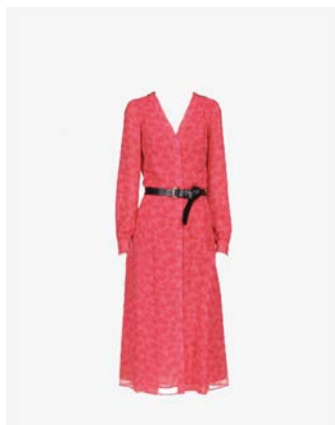

MEDIUM DOME CROSSBODY
WAS €375 NOW €119

CORFU SUNGLASSES
WAS €165 NOW €69

LARGE TRAVEL CONTINENTAL
WAS €250 NOW €79

SADLER WEDGE
WAS €195 NOW €79

PALM MIDI DRESS
WAS €325 NOW €109

BEDFORD FLIP FLOP
WAS €135 NOW €49

MICHAEL KORS

ADDITIONAL COLOURS AND STYLES AVAILABLE IN STORE

SERENA FLAP SHOULDER
WAS €545 NOW €269

SERENA FLAP SHOULDER
WAS €545 NOW €169

SERENA FLAP SHOULDER
WAS €545 NOW €269

SERENA SATCHEL
WAS €545 NOW €149