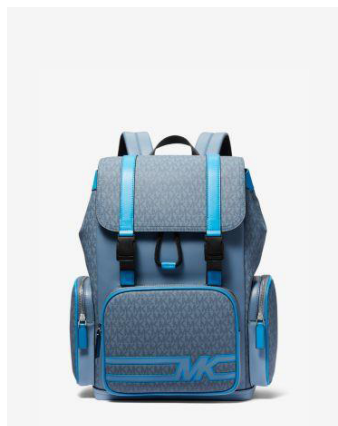

PEN CASE WITH NOTEBOOK
WAS €250 NOW €69

ERIN WAISTPACK
WAS €350 NOW €119

JET SET TRAVEL POUCH
WAS €125 NOW €39

JET SET LARGE TRIFOLD
WAS €300 NOW €79

ROSE CROSSBODY
WAS €545 NOW €180

MEDIUM CARD CASE
WAS €150 NOW €49

SERENA CROSSBODY
WAS €425 NOW €119

TEAGEN BUCKET SHOULDER
WAS €450 NOW €79

PASSPORT HOLDER AND TAG
WAS €250 NOW €59

MICHAEL KORS

ADDITIONAL COLOURS AND STYLES AVAILABLE IN STORE

UTILITY BACKPACK
WAS €495 NOW €229

3 IN 1 WALLET BOX SET
WAS €195 NOW €49

UTILITY BACKPACK
WAS €495 NOW €229

UTILITY CROSSBODY
WAS €300 NOW €129

TALL CARD CASE
WAS €95 NOW €29

UTILITY CROSSBODY
WAS €300 NOW €129

TOP ZIP TOILETRY KIT
WAS €148 NOW €49