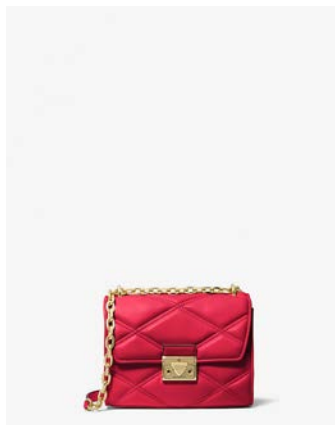

MICHAEL KORS

**SUMMER
PROMOTION**

*TERMS & CONDITIONS APPLY

MICHAEL KORS

ADDITIONAL COLOURS AND STYLES AVAILABLE IN STORE

SHEILA SACHEL
WAS €545 NOW €149

CIRCLE LOGO NECKLACE
WAS €159 NOW €39

SHEILA SACHEL
WAS €545 NOW €149

MEDIUM DOME CROSSBODY
WAS €375 NOW €119

CORFU SUNGLASSES
WAS €165 NOW €69

LARGE TRAVEL CONTINENTAL
WAS €250 NOW €79

SADLER WEDGE
WAS €195 NOW €79

PALM MIDI DRESS
WAS €325 NOW €109

BEDFORD FLIP FLOP
WAS €135 NOW €49

MICHAEL KORS

ADDITIONAL COLOURS AND STYLES AVAILABLE IN STORE

SERENA FLAP SHOULDER
WAS €545 NOW €269

SERENA FLAP SHOULDER
WAS €545 NOW €169

SERENA FLAP SHOULDER
WAS €545 NOW €269

SERENA SATCHEL
WAS €545 NOW €149

SERENA SATCHEL
WAS €545 NOW €149

SERENA SATCHEL
WAS €545 NOW €149

CORA HOBO SHOULDER
WAS €545 NOW €169

JET SET FRONT ZIP TOTE
WAS €495 NOW €149

CORA HOBO SHOULDER
WAS €545 NOW €169

MICHAEL KORS

ADDITIONAL COLOURS AND STYLES AVAILABLE IN STORE