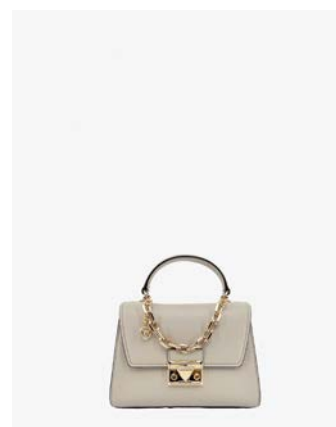

MEDIUM DOME CROSSBODY
WAS €375 NOW €119

CORFU SUNGLASSES
WAS €165 NOW €69

LARGE TRAVEL CONTINENTAL
WAS €250 NOW €79

SADLER WEDGE
WAS €195 NOW €79

PALM MIDI DRESS
WAS €325 NOW €109

BEDFORD FLIP FLOP
WAS €135 NOW €49

MICHAEL KORS

ADDITIONAL COLOURS AND STYLES AVAILABLE IN STORE

SERENA FLAP SHOULDER
WAS €545 NOW €269

SERENA FLAP SHOULDER
WAS €545 NOW €169

SERENA FLAP SHOULDER
WAS €545 NOW €269

SERENA SATCHEL
WAS €545 NOW €149

SERENA SATCHEL
WAS €545 NOW €149

SERENA SATCHEL
WAS €545 NOW €149

CORA HOBO SHOULDER
WAS €545 NOW €169

JET SET FRONT ZIP TOTE
WAS €495 NOW €149

CORA HOBO SHOULDER
WAS €545 NOW €169

MICHAEL KORS

ADDITIONAL COLOURS AND STYLES AVAILABLE IN STORE

PEN CASE WITH NOTEBOOK
WAS €250 NOW €69

ERIN WAISTPACK
WAS €350 NOW €119

JET SET TRAVEL POUCH
WAS €125 NOW €39

JET SET LARGE TRIFOLD
WAS €300 NOW €79

ROSE CROSSBODY
WAS €545 NOW €180

MEDIUM CARD CASE
WAS €150 NOW €49