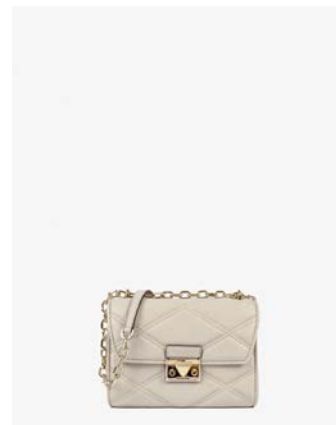

MEDIUM DOME CROSSBODY
WAS €375 NOW €119

CORFU SUNGLASSES
WAS €165 NOW €69

LARGE TRAVEL CONTINENTAL
WAS €250 NOW €79

SADLER WEDGE
WAS €195 NOW €79

PALM MIDI DRESS
WAS €325 NOW €109

BEDFORD FLIP FLOP
WAS €135 NOW €49

MICHAEL KORS

ADDITIONAL COLOURS AND STYLES AVAILABLE IN STORE

SERENA FLAP SHOULDER
WAS €545 NOW €269

SERENA FLAP SHOULDER
WAS €545 NOW €169

SERENA FLAP SHOULDER
WAS €545 NOW €269

SERENA SATCHEL
WAS €545 NOW €149

SERENA SATCHEL
WAS €545 NOW €149

SERENA SATCHEL
WAS €545 NOW €149

CORA HOBO SHOULDER
WAS €545 NOW €169

JET SET FRONT ZIP TOTE
WAS €495 NOW €149

CORA HOBO SHOULDER
WAS €545 NOW €169

MICHAEL KORS

ADDITIONAL COLOURS AND STYLES AVAILABLE IN STORE

PEN CASE WITH NOTEBOOK
WAS €250 NOW €69

ERIN WAISTPACK
WAS €350 NOW €119

JET SET TRAVEL POUCH
WAS €125 NOW €39

JET SET LARGE TRIFOLD
WAS €300 NOW €79

ROSE CROSSBODY
WAS €545 NOW €180

MEDIUM CARD CASE
WAS €150 NOW €49