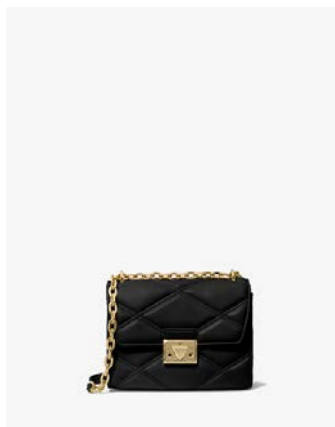

SERENA SATCHEL
WAS €545 NOW €149

SERENA SATCHEL
WAS €545 NOW €149

CORA HOBO SHOULDER
WAS €545 NOW €169

JET SET FRONT ZIP TOTE
WAS €495 NOW €149

CORA HOBO SHOULDER
WAS €545 NOW €169

MICHAEL KORS

ADDITIONAL COLOURS AND STYLES AVAILABLE IN STORE

PEN CASE WITH NOTEBOOK
WAS €250 NOW €69

ERIN WAISTPACK
WAS €350 NOW €119

JET SET TRAVEL POUCH
WAS €125 NOW €39

JET SET LARGE TRIFOLD
WAS €300 NOW €79

ROSE CROSSBODY
WAS €545 NOW €180

MEDIUM CARD CASE
WAS €150 NOW €49

SERENA CROSSBODY
WAS €425 NOW €119

TEAGEN BUCKET SHOULDER
WAS €450 NOW €79

PASSPORT HOLDER AND TAG
WAS €250 NOW €59

MICHAEL KORS

ADDITIONAL COLOURS AND STYLES AVAILABLE IN STORE

UTILITY BACKPACK
WAS €495 NOW €229

3 IN 1 WALLET BOX SET
WAS €195 NOW €49

UTILITY BACKPACK
WAS €495 NOW €229

UTILITY CROSSBODY
WAS €300 NOW €129

TALL CARD CASE
WAS €95 NOW €29

UTILITY CROSSBODY
WAS €300 NOW €129

TOP ZIP TOILETRY KIT
WAS €148 NOW €49