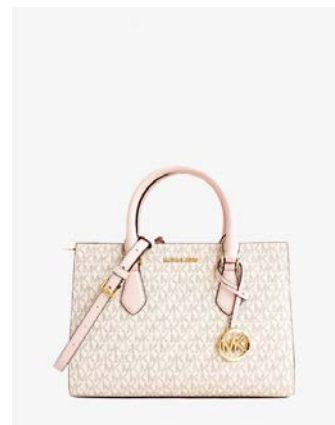

MICHAEL KORS

**SUMMER
PROMOTION**

*TERMS & CONDITIONS APPLY

MICHAEL KORS

ADDITIONAL COLOURS AND STYLES AVAILABLE IN STORE

SHEILA SACHEL
WAS €545 NOW €149

CIRCLE LOGO NECKLACE
WAS €159 NOW €39

SHEILA SACHEL
WAS €545 NOW €149

MEDIUM DOME CROSSBODY
WAS €375 NOW €119

CORFU SUNGLASSES
WAS €165 NOW €69

LARGE TRAVEL CONTINENTAL
WAS €250 NOW €79

SADLER WEDGE
WAS €195 NOW €79

PALM MIDI DRESS
WAS €325 NOW €109

BEDFORD FLIP FLOP
WAS €135 NOW €49

MICHAEL KORS

ADDITIONAL COLOURS AND STYLES AVAILABLE IN STORE

SERENA FLAP SHOULDER
WAS €545 NOW €269

SERENA FLAP SHOULDER
WAS €545 NOW €169

SERENA FLAP SHOULDER
WAS €545 NOW €269

SERENA SATCHEL
WAS €545 NOW €149

SERENA SATCHEL
WAS €545 NOW €149

SERENA SATCHEL
WAS €545 NOW €149

CORA HOBO SHOULDER
WAS €545 NOW €169

JET SET FRONT ZIP TOTE
WAS €495 NOW €149

CORA HOBO SHOULDER
WAS €545 NOW €169

MICHAEL KORS

ADDITIONAL COLOURS AND STYLES AVAILABLE IN STORE