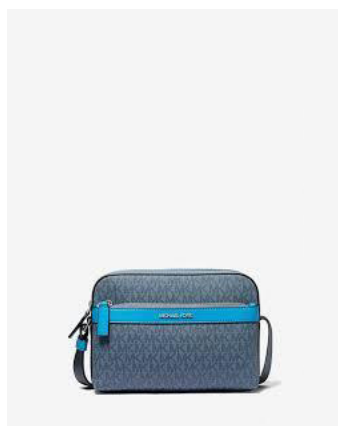

PEN CASE WITH NOTEBOOK
WAS €250 NOW €69

ERIN WAISTPACK
WAS €350 NOW €119

JET SET TRAVEL POUCH
WAS €125 NOW €39

JET SET LARGE TRIFOLD
WAS €300 NOW €79

ROSE CROSSBODY
WAS €545 NOW €180

MEDIUM CARD CASE
WAS €150 NOW €49

SERENA CROSSBODY
WAS €425 NOW €119

TEAGEN BUCKET SHOULDER
WAS €450 NOW €79

PASSPORT HOLDER AND TAG
WAS €250 NOW €59

MICHAEL KORS

ADDITIONAL COLOURS AND STYLES AVAILABLE IN STORE

UTILITY BACKPACK
WAS €495 NOW €229

3 IN 1 WALLET BOX SET
WAS €195 NOW €49

UTILITY BACKPACK
WAS €495 NOW €229

UTILITY CROSSBODY
WAS €300 NOW €129

TALL CARD CASE
WAS €95 NOW €29

UTILITY CROSSBODY
WAS €300 NOW €129

TOP ZIP TOILETRY KIT
WAS €148 NOW €49