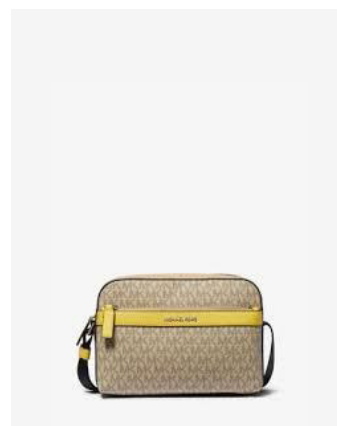

SERENA CROSSBODY
WAS €425 NOW €119

TEAGEN BUCKET SHOULDER
WAS €450 NOW €79

PASSPORT HOLDER AND TAG
WAS €250 NOW €59

MICHAEL KORS

ADDITIONAL COLOURS AND STYLES AVAILABLE IN STORE

UTILITY BACKPACK
WAS €495 NOW €229

3 IN 1 WALLET BOX SET
WAS €195 NOW €49

UTILITY BACKPACK
WAS €495 NOW €229

UTILITY CROSSBODY
WAS €300 NOW €129

TALL CARD CASE
WAS €95 NOW €29

UTILITY CROSSBODY
WAS €300 NOW €129

TOP ZIP TOILETRY KIT
WAS €148 NOW €49