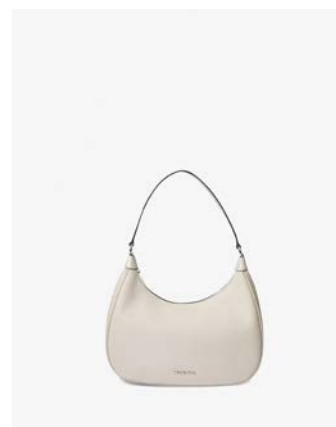

MICHAEL KORS

ADDITIONAL COLOURS AND STYLES AVAILABLE IN STORE

SERENA FLAP SHOULDER
WAS €545 NOW €269

SERENA FLAP SHOULDER
WAS €545 NOW €169

SERENA FLAP SHOULDER
WAS €545 NOW €269

SERENA SATCHEL
WAS €545 NOW €149

SERENA SATCHEL
WAS €545 NOW €149

SERENA SATCHEL
WAS €545 NOW €149

CORA HOBO SHOULDER
WAS €545 NOW €169

JET SET FRONT ZIP TOTE
WAS €495 NOW €149

CORA HOBO SHOULDER
WAS €545 NOW €169

MICHAEL KORS

ADDITIONAL COLOURS AND STYLES AVAILABLE IN STORE

PEN CASE WITH NOTEBOOK
WAS €250 NOW €69

ERIN WAISTPACK
WAS €350 NOW €119

JET SET TRAVEL POUCH
WAS €125 NOW €39

JET SET LARGE TRIFOLD
WAS €300 NOW €79

ROSE CROSSBODY
WAS €545 NOW €180

MEDIUM CARD CASE
WAS €150 NOW €49