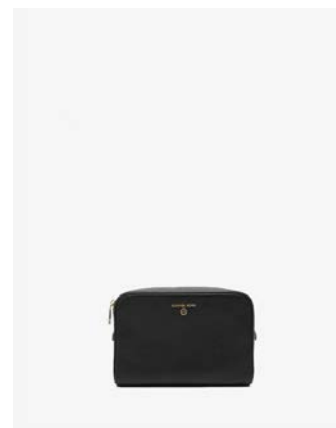

MICHAEL KORS

ADDITIONAL COLOURS AND STYLES AVAILABLE IN STORE

SERENA FLAP SHOULDER
WAS €545 NOW €269

SERENA FLAP SHOULDER
WAS €545 NOW €169

SERENA FLAP SHOULDER
WAS €545 NOW €269

SERENA SATCHEL
WAS €545 NOW €149

SERENA SATCHEL
WAS €545 NOW €149

SERENA SATCHEL
WAS €545 NOW €149

CORA HOBO SHOULDER
WAS €545 NOW €169

JET SET FRONT ZIP TOTE
WAS €495 NOW €149

CORA HOBO SHOULDER
WAS €545 NOW €169

MICHAEL KORS

ADDITIONAL COLOURS AND STYLES AVAILABLE IN STORE

PEN CASE WITH NOTEBOOK
WAS €250 NOW €69

ERIN WAISTPACK
WAS €350 NOW €119

JET SET TRAVEL POUCH
WAS €125 NOW €39

JET SET LARGE TRIFOLD
WAS €300 NOW €79

ROSE CROSSBODY
WAS €545 NOW €180

MEDIUM CARD CASE
WAS €150 NOW €49