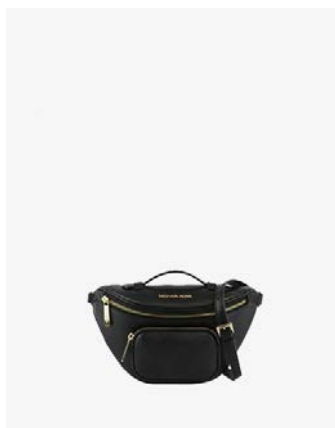

MICHAEL KORS

ADDITIONAL COLOURS AND STYLES AVAILABLE IN STORE

SERENA FLAP SHOULDER
WAS €545 NOW €269

SERENA FLAP SHOULDER
WAS €545 NOW €169

SERENA FLAP SHOULDER
WAS €545 NOW €269

SERENA SATCHEL
WAS €545 NOW €149

SERENA SATCHEL
WAS €545 NOW €149

SERENA SATCHEL
WAS €545 NOW €149

CORA HOBO SHOULDER
WAS €545 NOW €169

JET SET FRONT ZIP TOTE
WAS €495 NOW €149

CORA HOBO SHOULDER
WAS €545 NOW €169

MICHAEL KORS

ADDITIONAL COLOURS AND STYLES AVAILABLE IN STORE

PEN CASE WITH NOTEBOOK
WAS €250 NOW €69

ERIN WAISTPACK
WAS €350 NOW €119

JET SET TRAVEL POUCH
WAS €125 NOW €39

JET SET LARGE TRIFOLD
WAS €300 NOW €79

ROSE CROSSBODY
WAS €545 NOW €180

MEDIUM CARD CASE
WAS €150 NOW €49

SERENA CROSSBODY
WAS €425 NOW €119

TEAGEN BUCKET SHOULDER
WAS €450 NOW €79

PASSPORT HOLDER AND TAG
WAS €250 NOW €59

MICHAEL KORS

ADDITIONAL COLOURS AND STYLES AVAILABLE IN STORE

UTILITY BACKPACK
WAS €495 NOW €229