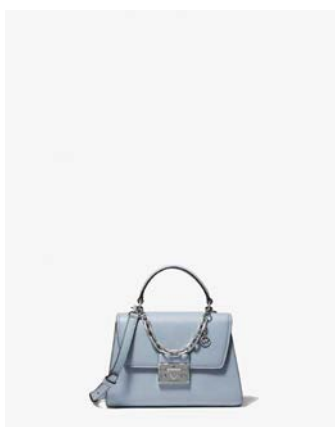

MEDIUM DOME CROSSBODY
WAS €375 NOW €119

CORFU SUNGLASSES
WAS €165 NOW €69

LARGE TRAVEL CONTINENTAL
WAS €250 NOW €79

SADLER WEDGE
WAS €195 NOW €79

PALM MIDI DRESS
WAS €325 NOW €109

BEDFORD FLIP FLOP
WAS €135 NOW €49

MICHAEL KORS

ADDITIONAL COLOURS AND STYLES AVAILABLE IN STORE

SERENA FLAP SHOULDER
WAS €545 NOW €269

SERENA FLAP SHOULDER
WAS €545 NOW €169

SERENA FLAP SHOULDER
WAS €545 NOW €269

SERENA SATCHEL
WAS €545 NOW €149

SERENA SATCHEL
WAS €545 NOW €149

SERENA SATCHEL
WAS €545 NOW €149

CORA HOBO SHOULDER
WAS €545 NOW €169

JET SET FRONT ZIP TOTE
WAS €495 NOW €149

CORA HOBO SHOULDER
WAS €545 NOW €169

MICHAEL KORS

ADDITIONAL COLOURS AND STYLES AVAILABLE IN STORE

PEN CASE WITH NOTEBOOK
WAS €250 NOW €69

ERIN WAISTPACK
WAS €350 NOW €119

JET SET TRAVEL POUCH
WAS €125 NOW €39

JET SET LARGE TRIFOLD
WAS €300 NOW €79

ROSE CROSSBODY
WAS €545 NOW €180

MEDIUM CARD CASE
WAS €150 NOW €49