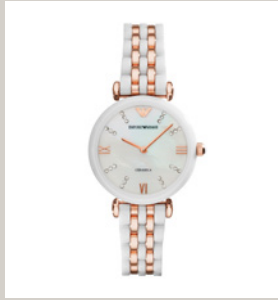

 **WATCH STATION**

SPRING 2021
OUTLET

A TOUCH OF GLITZ FOR HER

Feel fancy and glamorous with the radiant glitz collections.

BLUE DIAL FOR HIM

Sporty. Sleek. And undeniably cool. The blue color is capturing everyone's attention.

ESSENTIALS

Upgrade your everyday style with these must-haves!

A TOUCH OF GLITZ FOR HER

EMPORIO ARMANI
GIANNI T-BAR
AR1488

EMPORIO ARMANI
GIANNI T-BAR
AR1489

EMPORIO ARMANI
SIGNATURE
EGS2309221

FOSSIL
LANEY
BQ3390