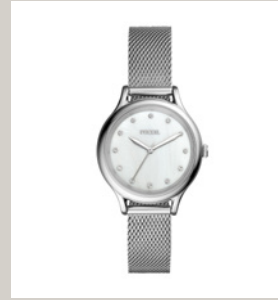

 **WATCH STATION**

SPRING 2021
OUTLET

A TOUCH OF GLITZ FOR HER

Feel fancy and glamorous with the radiant glitz collections.

BLUE DIAL FOR HIM

Sporty. Sleek. And undeniably cool. The blue color is capturing everyone's attention.

ESSENTIALS

Upgrade your everyday style with these must-haves!

A TOUCH OF GLITZ FOR HER

EMPORIO ARMANI
GIANNI T-BAR
AR1488

EMPORIO ARMANI
GIANNI T-BAR
AR1489

EMPORIO ARMANI
SIGNATURE
EGS2309221

FOSSIL
LANEY
BQ3390