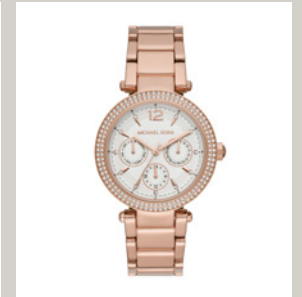

 **WATCH STATION**

SPRING 2021
OUTLET

A TOUCH OF GLITZ FOR HER

Feel fancy and glamorous with the radiant glitz collections.

BLUE DIAL FOR HIM

Sporty. Sleek. And undeniably cool. The blue color is capturing everyone's attention.

FOSSIL
LANEY
BQ3392

FOSSIL
NA
JOF00434040

FOSSIL
NA
JOF00435791

FOSSIL
EARRING
JOF00137040

FOSSIL
EARRING
JOF00138791

MICHAEL KORS
PARKER
MK5781

MICHAEL KORS
PARKER
MK6326

MICHAEL KORS
RITZ
MK6598

MICHAEL KORS
RITZ
MK6597

MICHAEL KORS
BRILLIANCE
MKJ3294710

MICHAEL KORS
BRILLIANCE
MKJ3296791

MICHAEL KORS
HERITAGE
MKJ3351710

MICHAEL KORS
HERITAGE
MKJ3352040

MICHAEL KORS
HERITAGE
MKJ3353791

BLUE DIAL FOR HIM