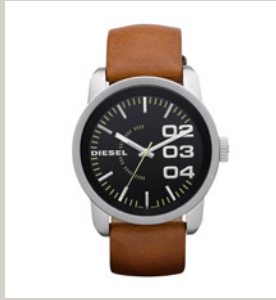

EMPORIO ARMANI
LUIGI
AR11132

EMPORIO ARMANI
LUIGI
AR11053

FOSSIL
RHETT
BQ2099

FOSSIL
FENMORE MIDSIZE
BQ2401

ESSENTIALS

ARMANI EXCHANGE
HAMPTON
AX2171

DIESEL
DOUBLE DOWN SERIES
DZ1513

DKNY
CROSSWALK
NY2234

DKNY
READE
NY8541

EMPORIO ARMANI
LUIGI
AR11175

EMPORIO ARMANI
LUIGI
AR1853

EMPORIO ARMANI
AVIATOR
AR11143

EMPORIO ARMANI
KAPPA
AR2507

EMPORIO ARMANI
ESSENTIAL
EGS2474040

EMPORIO ARMANI
ESSENTIAL
EGS2476040

EMPORIO ARMANI
ESSENTIAL
EGS2355040