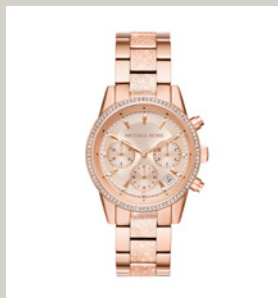

 **WATCH STATION**

SPRING 2021
OUTLET

A TOUCH OF GLITZ FOR HER

Feel fancy and glamorous with the radiant glitz collections.

BLUE DIAL FOR HIM

Sporty. Sleek. And undeniably cool. The blue color is capturing everyone's attention.

FOSSIL
LANEY
BQ3392

FOSSIL
NA
JOF00434040

FOSSIL
NA
JOF00435791

FOSSIL
EARRING
JOF00137040

FOSSIL
EARRING
JOF00138791

MICHAEL KORS
PARKER
MK5781

MICHAEL KORS
PARKER
MK6326

MICHAEL KORS
RITZ
MK6598

MICHAEL KORS
RITZ
MK6597

MICHAEL KORS
BRILLIANCE
MKJ3294710

MICHAEL KORS
BRILLIANCE
MKJ3296791

MICHAEL KORS
HERITAGE
MKJ3351710

MICHAEL KORS
HERITAGE
MKJ3352040

MICHAEL KORS
HERITAGE
MKJ3353791

BLUE DIAL FOR HIM