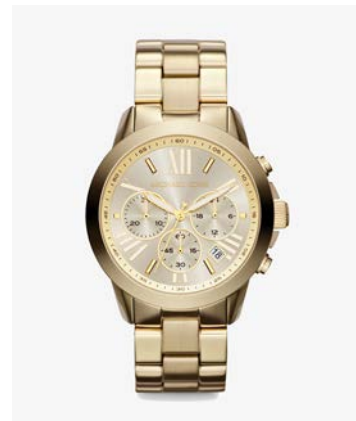

MICHAEL KORS O U T L E T

SPECIAL PRICE €49

SIGNATURE 2 PIECE SET

BLACK

STUDED LOGO 2 PIECE SET

CREAM

BLACK

MICHAEL KORS O U T L E T

PARKER WATCH

SPECIAL PRICE €99

SILVER

ROSEGOLD

GOLD

SILVER

ROSEGOLD

GOLD