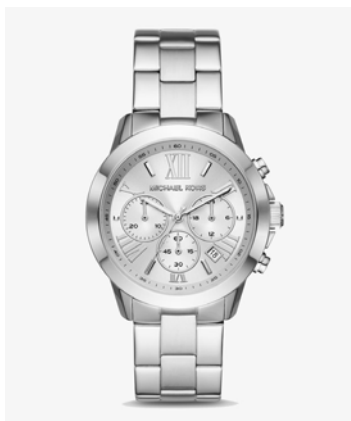

VANILLA

POWDER BLUSH

BROWN

BLACK

MICHAEL KORS O U T L E T

JET SET DOME CROSSBODY

SPECIAL PRICE €99

VANILLA

PARKER WATCH

SPECIAL PRICE €99

SILVER

ROSEGOLD

GOLD

SILVER

ROSEGOLD

GOLD