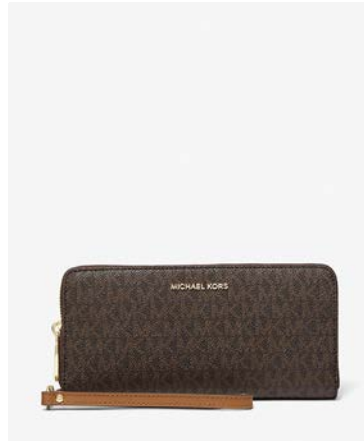

BLACK FRIDAY

MICHAEL KORS
O U T L E T

ENJOY UP TO 65% OFF

*EXCLUSIONS APPLY

MICHAEL KORS O U T L E T

+

MERCER MESSENGER
+ LARGE PHONE CASE WALLET

COMBO PRICE €159

VANILLA

LUGGAGE

BROWN

BLACK

MICHAEL KORS O U T L E T

+

TEAGAN SATCHEL
+ LARGE CONTINENTAL WALLET

COMBO PRICE €199

VANILLA

POWDER BLUSH

BROWN

BLACK

MICHAEL KORS O U T L E T

JET SET DOME CROSSBODY

SPECIAL PRICE €99

VANILLA

JAYCEE BACKPACK

SPECIAL PRICE €129

VANILLA

POWDER BLUSH

BROWN

BLACK

ENJOY UP TO 65% OFF

MICHAEL KORS O U T L E T