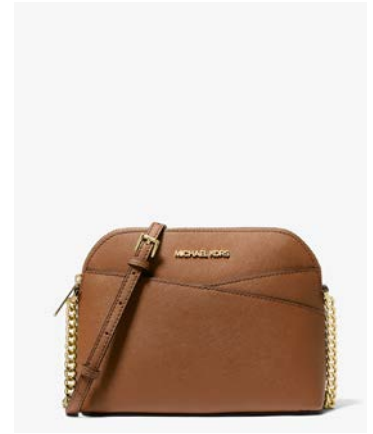

VANILLA

POWDER BLUSH

BROWN

BLACK

MICHAEL KORS O U T L E T

JET SET DOME CROSSBODY

SPECIAL PRICE €99

VANILLA

POWDER BLUSH

MULBERRY

LUGGAGE

BUTTERCUP

RACING GREEN

BROWN/BLACK

BLACK

MICHAEL KORS O U T L E T

JAYCEE BACKPACK

SPECIAL PRICE €129

VANILLA

POWDER BLUSH

BROWN

BLACK

ENJOY UP TO 65% OFF

MICHAEL KORS O U T L E T

KALI 3IN1 TOTE

SPECIAL PRICE €179

VANILLA

CHILLI

BROWN

BLACK

MICHAEL KORS O U T L E T

MADDY TRAINER