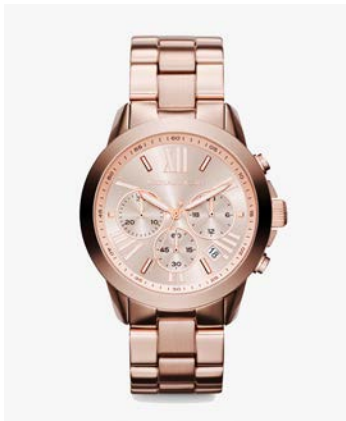

MICHAEL KORS O U T L E T

SPECIAL PRICE €49

SIGNATURE 2 PIECE SET

BLACK

STUDED LOGO 2 PIECE SET

CREAM

BLACK

MICHAEL KORS O U T L E T

PARKER WATCH

SPECIAL PRICE €99

SILVER

ROSEGOLD

GOLD

SILVER

ROSEGOLD

GOLD