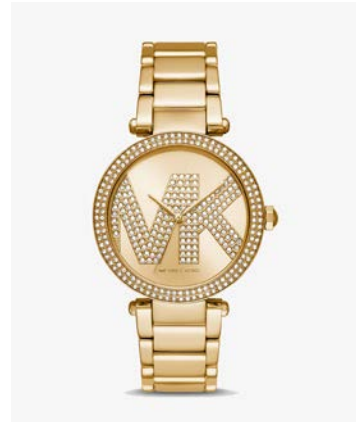

VANILLA

POWDER BLUSH

BROWN

BLACK

MICHAEL KORS O U T L E T

JET SET DOME CROSSBODY

SPECIAL PRICE €99

VANILLA

KALI 3IN1 TOTE

SPECIAL PRICE €179

VANILLA

CHILLI

BROWN

BLACK

MICHAEL KORS O U T L E T

MADDY TRAINER

MICHAEL KORS O U T L E T

SPECIAL PRICE €49

SIGNATURE 2 PIECE SET

BLACK

STUDED LOGO 2 PIECE SET

CREAM

BLACK

MICHAEL KORS O U T L E T

PARKER WATCH

SPECIAL PRICE €99

SILVER

ROSEGOLD

GOLD

SILVER

ROSEGOLD

GOLD