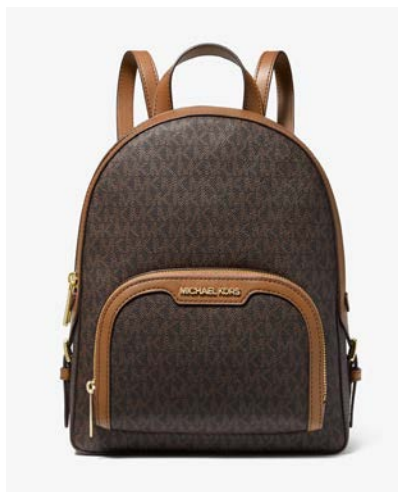

VANILLA

POWDER BLUSH

BROWN

BLACK

MICHAEL KORS O U T L E T

JET SET DOME CROSSBODY

SPECIAL PRICE €99

VANILLA

POWDER BLUSH

MULBERRY

LUGGAGE

BUTTERCUP

RACING GREEN

BROWN/BLACK

BLACK

MICHAEL KORS O U T L E T

JAYCEE BACKPACK

SPECIAL PRICE €129

VANILLA

POWDER BLUSH

BROWN

BLACK

ENJOY UP TO 65% OFF

MICHAEL KORS O U T L E T

KALI 3IN1 TOTE

SPECIAL PRICE €179

VANILLA

CHILLI

BROWN

BLACK

MICHAEL KORS O U T L E T

MADDY TRAINER