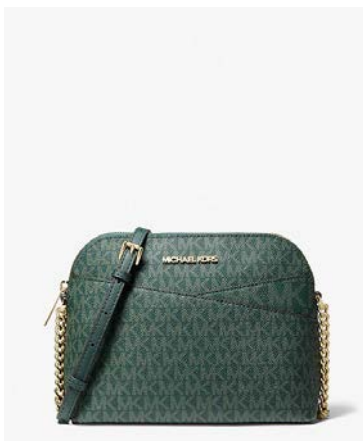

VANILLA

POWDER BLUSH

BROWN

BLACK

MICHAEL KORS O U T L E T

JET SET DOME CROSSBODY

SPECIAL PRICE €99

VANILLA

POWDER BLUSH

MULBERRY

LUGGAGE

BUTTERCUP

RACING GREEN

BROWN/BLACK

BLACK

MICHAEL KORS O U T L E T

JAYCEE BACKPACK

SPECIAL PRICE €129

VANILLA

POWDER BLUSH

BROWN

BLACK

ENJOY UP TO 65% OFF

MICHAEL KORS O U T L E T

KALI 3IN1 TOTE

SPECIAL PRICE €179

VANILLA

CHILLI

BROWN

BLACK

MICHAEL KORS O U T L E T

MADDY TRAINER