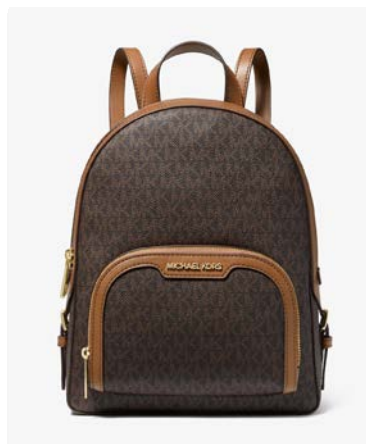

JAYCEE BACKPACK

SPECIAL PRICE €129

VANILLA

POWDER BLUSH

BROWN

BLACK

ENJOY UP TO 65% OFF

MICHAEL KORS O U T L E T

KALI 3IN1 TOTE

SPECIAL PRICE €179

VANILLA

CHILLI

BROWN

BLACK

MICHAEL KORS O U T L E T

MADDY TRAINER